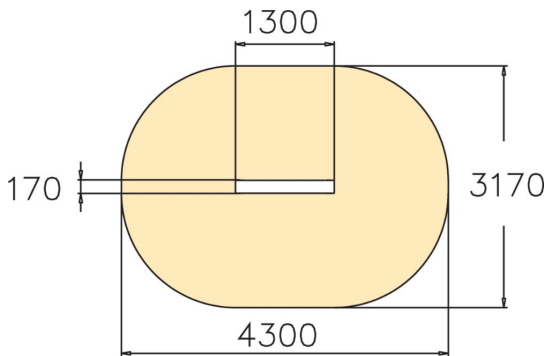

A 710 mm high and 1,300 mm long wall for practising vaults, jumps, wall runs, balances and tic tacs. Walls are a basic element of parkour.

User age	6
Number of users	1
Product length, mm	1300
Product width, mm	170
Product height, mm	710
Impact area, m <sup>2</sup>	11.7
Falling space, m <sup>2</sup>	11.7
Height required, mm	2510
Max. free fall height, mm	710
Safety info	EN 1176-1 TÜV
Installation time (for 1), H	2
Foundation options	Deep mounting Surface mounting