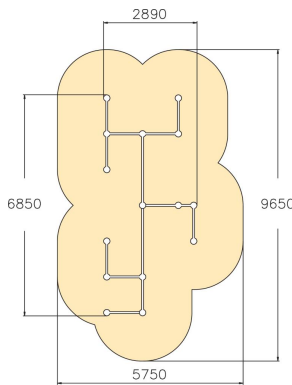

# VAULT RAILS L

Multifunctional angled balance frame for balancing, cat crawling and precision jumping. Perfect for practising vault series and underbars. The Cloxx Parkour products conform to the European Standard for Playground equipment EN 1176, so they are suitable for schoolyards and playgrounds.

|                               |                                   |
|-------------------------------|-----------------------------------|
| User age                      | 10+                               |
| Number of users               | 13                                |
| Product length, mm            | 6850                              |
| Product width, mm             | 2890                              |
| Product height, mm            | 1030                              |
| Impact area, m <sup>2</sup>   | 45.2                              |
| Falling space, m <sup>2</sup> | 45.2                              |
| Height required, mm           | 2830                              |
| Max. free fall height, mm     | 960                               |
| Safety info                   | EN 1176-1 TÜV                     |
| Installation time (for 1), H  | 17                                |
| Foundation options            | deep_mounting<br>surface_mounting |