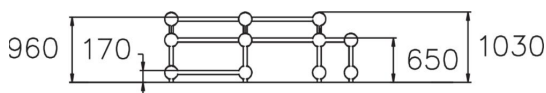

User age	10+
Number of users	13
Product length, mm	6850
Product width, mm	2890
Product height, mm	1030
Impact area, m ²	45.2
Falling space, m ²	45.2
Height required, mm	2830
Max. free fall height, mm	960
Safety info	EN 1176-1 TÜV
Installation time (for 1), H	17
Foundation options	deep_mounting surface_mounting