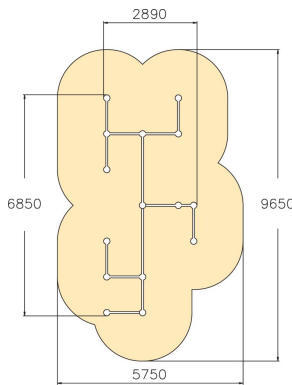

220549

VAULT RAILS L

Multifunctional angled balance frame for balancing, cat crawling and precision jumping. Perfect for practising vault series and underbars. The Cloxx Parkour products conform to the European Standard for Playground equipment EN 1176, so they are suitable for schoolyards and playgrounds.

User age	10+
Number of users	13
Product length, mm	6850
Product width, mm	2890
Product height, mm	1030
Impact area, m ²	45.2
Falling space, m ²	45.2
Height required, mm	2830
Max. free fall height, mm	960
Safety info	EN 1176-1 TÜV
Installation time (for 1), H	17
Foundation options	deep_mounting surface_mounting