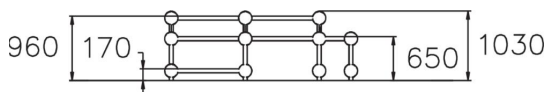

User age	10+
Number of users	13
Product length, mm	6850
Product width, mm	2890
Product height, mm	1030
Impact area, m ²	45.2
Falling space, m ²	45.2
Height required, mm	2830
Max. free fall height, mm	960
Safety info	EN 1176-1 TÜV
Installation time (for 1), H	17
Foundation options	deep_mounting surface_mounting