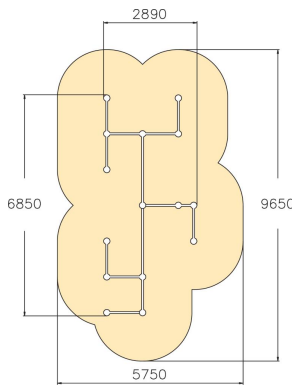

220549

VAULT RAILS L

Multifunctional angled balance frame for balancing, cat crawling and precision jumping. Perfect for practising vault series and underbars.

User age	10+
Number of users	13
Product length, mm	6850
Product width, mm	2890
Product height, mm	1030
Impact area, m ²	45.2
Falling space, m ²	45.2
Height required, mm	2830
Max. free fall height, mm	960
Safety info	EN 1176-1 TÜV
Installation time (for 1), H	17
Foundation options	Deep mounting Surface mounting