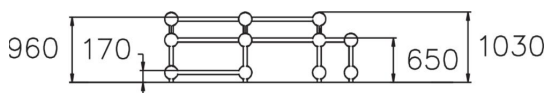

|                               |                                   |
|-------------------------------|-----------------------------------|
| User age                      | 10+                               |
| Number of users               | 13                                |
| Product length, mm            | 6850                              |
| Product width, mm             | 2890                              |
| Product height, mm            | 1030                              |
| Impact area, m <sup>2</sup>   | 45.2                              |
| Falling space, m <sup>2</sup> | 45.2                              |
| Height required, mm           | 2830                              |
| Max. free fall height, mm     | 960                               |
| Safety info                   | EN 1176-1 TÜV                     |
| Installation time (for 1), H  | 17                                |
| Foundation options            | deep_mounting<br>surface_mounting |