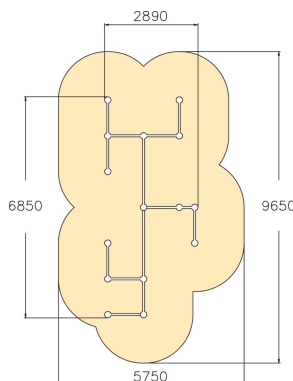

220549

VAULT RAILS L

Multifunctional angled balance frame for balancing, cat crawling and precision jumping. Perfect for practising vault series and underbars. The Cloxx Parkour products conform to the European Standard for Playground equipment EN 1176, so they are suitable for schoolyards and playgrounds.

User age	10+
Number of users	13
Product length, mm	6850
Product width, mm	2890
Product height, mm	1030
Impact area, m ²	45.2
Falling space, m ²	45.2
Height required, mm	2830
Max. free fall height, mm	960
Safety info	EN 1176-1 TÜV
Installation time (for 1), H	17
Foundation options	deep_mounting surface_mounting