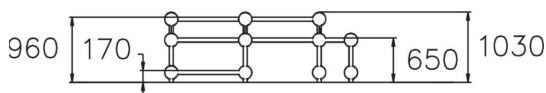

220549

VAULT RAILS L

Multifunctional angled balance frame for balancing, cat crawling and precision jumping. Perfect for practising vault series and underbars.

User age	10+
Number of users	13
Product length, mm	6850
Product width, mm	2890
Product height, mm	1030
Impact area, m ²	45.2
Falling space, m ²	45.2
Height required, mm	2830
Max. free fall height, mm	960
Safety info	EN 1176-1 TÜV
Installation time (for 1), H	17
Foundation options	Deep mounting Surface mounting