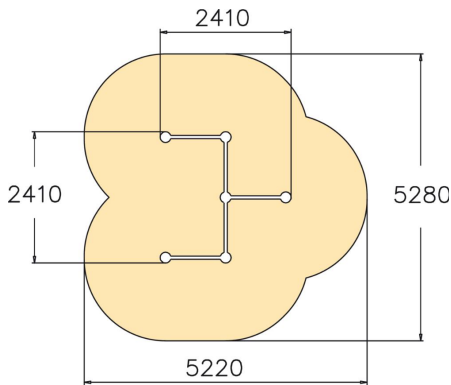

VAULT RAILS M

Multifunctional angled balance frame for balancing, cat crawling and precision jumping. The bars are 960 mm high. Perfect for practising vault series and underbars. A Vault Rail is an essential element for every parkour park! The Cloxx Parkour products conform to the European Standard for Playground equipment EN 1176, so they are suitable for schoolyards and playgrounds.

User age	10
Number of users	5
Product length, mm	2410
Product width, mm	2410
Product height, mm	1030
Impact area, m ²	21.9
Falling space, m ²	21.9
Height required, mm	2830
Max. free fall height, mm	960
Safety info	EN 1176-1 TÜV
Installation time (for 1), H	7
Foundation options	deep_mounting surface_mounting