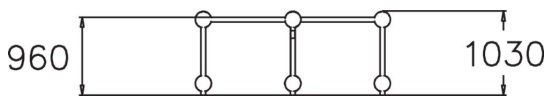

VAULT RAILS M

Multifunctional angled balance frame for balancing, cat crawling and precision jumping. The bars are 960 mm high. Perfect for practising vault series and underbars. A Vault Rail is an essential element for every parkour park! The Cloxx Parkour products conform to the European Standard for Playground equipment EN 1176, so they are suitable for schoolyards and playgrounds.

User age	10
Number of users	5
Product length, mm	2410
Product width, mm	2410
Product height, mm	1030
Impact area, m ²	21.9
Falling space, m ²	21.9
Height required, mm	2830
Max. free fall height, mm	960
Safety info	EN 1176-1 TÜV
Installation time (for 1), H	7
Foundation options	deep_mounting surface_mounting