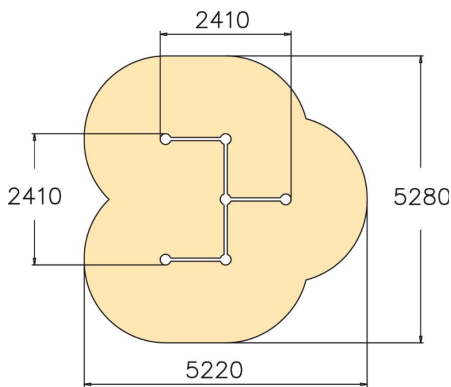

VAULT RAILS M

Multifunctional angled balance frame for balancing, cat crawling and precision jumping. The bars are 960 mm high. Perfect for practising vault series and underbars. A Vault Rail is an essential element for every parkour park! The Cloxx Parkour products conform to the European Standard for Playground equipment EN 1176, so they are suitable for schoolyards and playgrounds.

User age	10
Number of users	5
Product length, mm	2410
Product width, mm	2410
Product height, mm	1030
Impact area, m ²	21.9
Falling space, m ²	21.9
Height required, mm	2830
Max. free fall height, mm	960
Safety info	EN 1176-1 TÜV
Installation time (for 1), H	7
Foundation options	deep_mounting surface_mounting