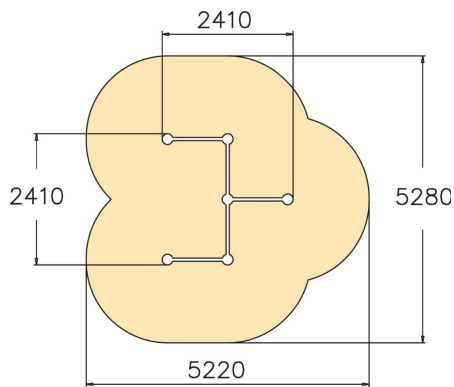

VAULT RAILS M

Multifunctional angled balance frame for balancing, cat crawling and precision jumping. The bars are 960 mm high. Perfect for practising vault series and underbars. A Vault Rail is an essential element for every parkour park! The Cloxx Parkour products conform to the European Standard for Playground equipment EN 1176, so they are suitable for schoolyards and playgrounds.

User age	10
Number of users	5
Product length, mm	2410
Product width, mm	2410
Product height, mm	1030
Impact area, m ²	21.9
Falling space, m ²	21.9
Height required, mm	2830
Max. free fall height, mm	960
Safety info	EN 1176-1 TÜV
Installation time (for 1), H	7
Foundation options	deep_mounting surface_mounting