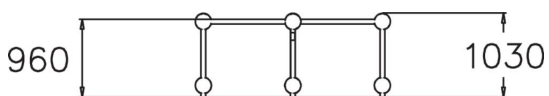

VAULT RAILS M

Multifunctional angled balance frame for balancing, cat crawling and precision jumping. The bars are 960 mm high. Perfect for practising vault series and underbars. A Vault Rail is an essential element for every parkour park! The Cloxx Parkour products conform to the European Standard for Playground equipment EN 1176, so they are suitable for schoolyards and playgrounds.

User age	10
Number of users	5
Product length, mm	2410
Product width, mm	2410
Product height, mm	1030
Impact area, m ²	21.9
Falling space, m ²	21.9
Height required, mm	2830
Max. free fall height, mm	960
Safety info	EN 1176-1 TÜV
Installation time (for 1), H	7
Foundation options	deep_mounting surface_mounting
Metal	