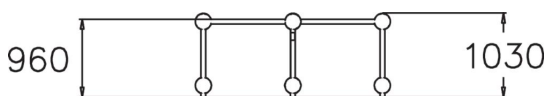

VAULT RAILS M

Multifunctional angled balance frame for balancing, cat crawling and precision jumping. The bars are 960 mm high. Perfect for practising vault series and underbars. A Vault Rail is an essential element for every parkour park! The Cloxx Parkour products conform to the European Standard for Playground equipment EN 1176, so they are suitable for schoolyards and playgrounds.

User age	10
Number of users	5
Product length, mm	2410
Product width, mm	2410
Product height, mm	1030
Impact area, m ²	21.9
Falling space, m ²	21.9
Height required, mm	2830
Max. free fall height, mm	960
Safety info	EN 1176-1 TÜV
Installation time (for 1), H	7
Foundation options	deep_mounting surface_mounting