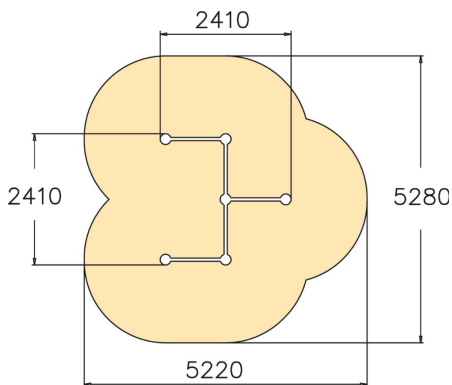

VAULT RAILS M

Multifunctional angled balance frame for balancing, cat crawling and precision jumping. The bars are 960 mm high. Perfect for practising vault series and underbars. A Vault Rail is an essential element for every parkour park! The Cloxx Parkour products conform to the European Standard for Playground equipment EN 1176, so they are suitable for schoolyards and playgrounds.

User age	10
Number of users	5
Product length, mm	2410
Product width, mm	2410
Product height, mm	1030
Impact area, m ²	21.9
Falling space, m ²	21.9
Height required, mm	2830
Max. free fall height, mm	960
Safety info	EN 1176-1 TÜV
Installation time (for 1), H	7
Foundation options	deep_mounting surface_mounting
Metal	