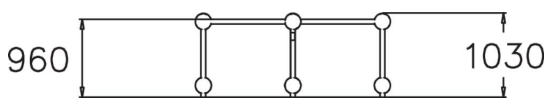

VAULT RAILS M

Multifunctional angled balance frame for balancing, cat crawling and precision jumping. The bars are 960 mm high. Perfect for practising vault series and underbars. A Vault Rail is an essential element for every parkour park! The Cloxx Parkour products conform to the European Standard for Playground equipment EN 1176, so they are suitable for schoolyards and playgrounds.

User age	10
Number of users	5
Product length, mm	2410
Product width, mm	2410
Product height, mm	1030
Impact area, m ²	21.9
Falling space, m ²	21.9
Height required, mm	2830
Max. free fall height, mm	960
Safety info	EN 1176-1 TÜV
Installation time (for 1), H	7
Foundation options	deep_mounting surface_mounting