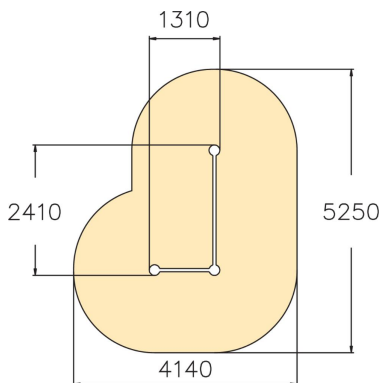

VAULT RAILS S

Multifunctional angled bar for balancing, cat crawling and precision jumping. The bars are 650 mm high. Perfect for practising vault series and underbars. A Vault Rail is an essential element for every parkour park! The Cloxx Parkour products conform to the European Standard for Playground equipment EN 1176, so they are suitable for schoolyards and playgrounds.

User age	6
Number of users	2
Product length, mm	2410
Product width, mm	1310
Product height, mm	720
Impact area, m ²	16.9
Height required, mm	2520
Max. free fall height, mm	650
Safety info	EN 1176-1 TÜV
Installation time (for 1), H	4
Foundation options	deep_mounting surface_mounting