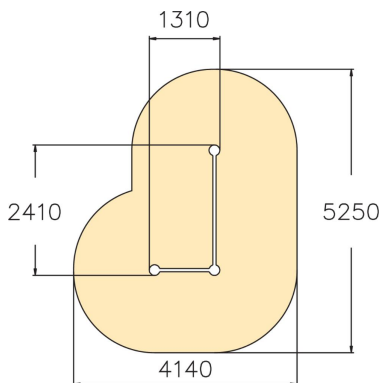

VAULT RAILS S

Multifunctional angled bar for balancing, cat crawling and precision jumping. The bars are 650 mm high. Perfect for practising vault series and underbars. A Vault Rail is an essential element for every parkour park! The Cloxx Parkour products conform to the European Standard for Playground equipment EN 1176, so they are suitable for schoolyards and playgrounds.

| | |
|------------------------------|-----------------------------------|
| User age | 6 |
| Number of users | 2 |
| Product length, mm | 2410 |
| Product width, mm | 1310 |
| Product height, mm | 720 |
| Impact area, m ² | 16.9 |
| Height required, mm | 2520 |
| Max. free fall height, mm | 650 |
| Safety info | EN 1176-1 TÜV |
| Installation time (for 1), H | 4 |
| Foundation options | deep_mounting surface_mounting |