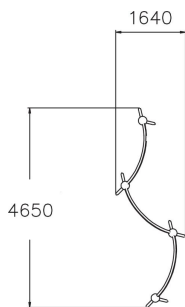

# PRECISION CURVE

Multifunctional curved bar for balancing, cat crawling and precision jumping. The Cloxx Parkour products conform to the European Standard for Playground equipment EN 1176, so they are suitable for schoolyards and playgrounds.

User age	5+
Number of users	3
Product length, mm	4650
Product width, mm	1640
Product height, mm	490
Falling space, m <sup>2</sup>	21.3
Height required, mm	2290
Max. free fall height, mm	490
Safety info	EN 1176-1 TÜV
Installation time (for 1), H	4
Foundation options	deep_mounting surface_mounting