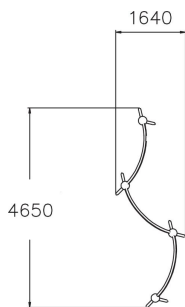

# PRECISION CURVE

Multifunctional curved bar for balancing, cat crawling and precision jumping. The Cloxx Parkour products conform to the European Standard for Playground equipment EN 1176, so they are suitable for schoolyards and playgrounds.

User age	5+
Number of users	3
Product length, mm	4650
Product width, mm	1640
Product height, mm	490
Falling space, m <sup>2</sup>	21.3
Height required, mm	2290
Max. free fall height, mm	490
Safety info	EN 1176-1 TÜV
Installation time (for 1), H	4
Foundation options	Deep mounting Surface mounting