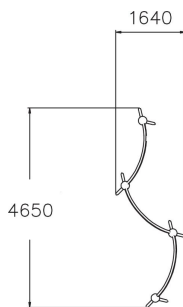

PRECISION CURVE

Multifunctional curved bar for balancing, cat crawling and precision jumping. The Cloxx Parkour products conform to the European Standard for Playground equipment EN 1176, so they are suitable for schoolyards and playgrounds.

User age	5+
Number of users	3
Product length, mm	4650
Product width, mm	1640
Product height, mm	490
Falling space, m ²	21.3
Height required, mm	2290
Max. free fall height, mm	490
Safety info	EN 1176-1 TÜV
Installation time (for 1), H	4
Foundation options	deep_mounting surface_mounting