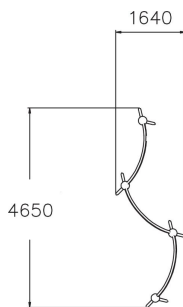

# PRECISION CURVE

Multifunctional curved bar for balancing, cat crawling and precision jumping. The Cloxx Parkour products conform to the European Standard for Playground equipment EN 1176, so they are suitable for schoolyards and playgrounds.

User age	5+
Number of users	3
Product length, mm	4650
Product width, mm	1640
Product height, mm	490
Falling space, m <sup>2</sup>	21.3
Height required, mm	2290
Max. free fall height, mm	490
Safety info	EN 1176-1 TÜV
Installation time (for 1), H	4
Foundation options	deep_mounting surface_mounting