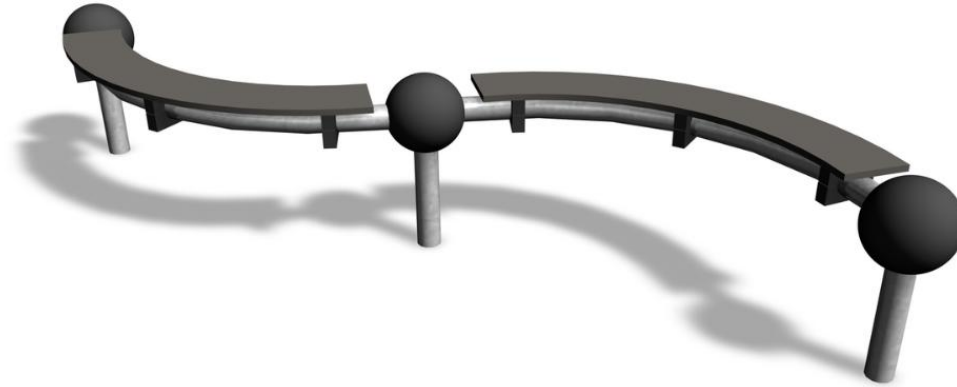

PRECISION BEAM WIDE

Multifunctional beam for balancing, cat crawling and precision jumping. The Cloxx Parkour products conform to the European Standard for Playground equipment EN 1176, so they are suitable for schoolyards and playgrounds.

User age	6+
Number of users	2
Product length, mm	1770
Product width, mm	1770
Product height, mm	450
Falling space, m <sup>2</sup>	14.9
Height required, mm	2250
Max. free fall height, mm	410
Safety info	EN 1176-1 TÜV
Installation time (for 1), H	4
Foundation options	Deep mounting Surface mounting