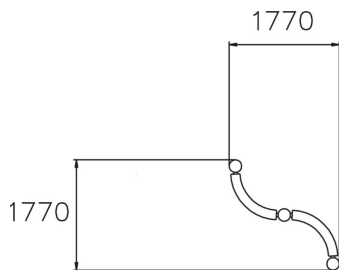

PRECISION BEAM WIDE

Multifunctional beam for balancing, cat crawling and precision jumping. The Cloxx Parkour products conform to the European Standard for Playground equipment EN 1176, so they are suitable for schoolyards and playgrounds.

User age	6+
Number of users	2
Product length, mm	1770
Product width, mm	1770
Product height, mm	450
Falling space, m <sup>2</sup>	14.9
Height required, mm	2250
Max. free fall height, mm	410
Safety info	EN 1176-1 TÜV
Installation time (for 1), H	4
Foundation options	deep_mounting surface_mounting