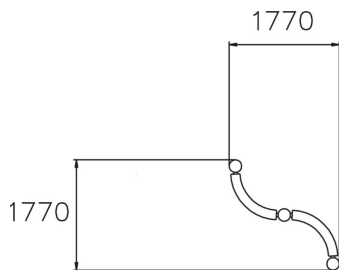

PRECISION BEAM WIDE

Multifunctional beam for balancing, cat crawling and precision jumping. The Cloxx Parkour products conform to the European Standard for Playground equipment EN 1176, so they are suitable for schoolyards and playgrounds.

User age	6+
Number of users	2
Product length, mm	1770
Product width, mm	1770
Product height, mm	450
Falling space, m <sup>2</sup>	14.9
Height required, mm	2250
Max. free fall height, mm	410
Safety info	EN 1176-1 TÜV
Installation time (for 1), H	4
Foundation options	Deep mounting Surface mounting