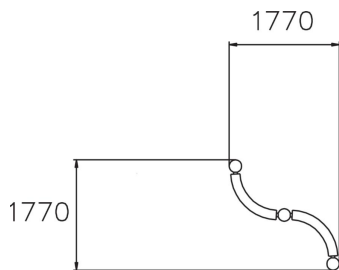

PRECISION BEAM WIDE

Multifunctional beam for balancing, cat crawling and precision jumping. The Cloxx Parkour products conform to the European Standard for Playground equipment EN 1176, so they are suitable for schoolyards and playgrounds.

User age	6+
Number of users	2
Product length, mm	1770
Product width, mm	1770
Product height, mm	450
Falling space, m ²	14.9
Height required, mm	2250
Max. free fall height, mm	410
Safety info	EN 1176-1 TÜV
Installation time (for 1), H	4
Foundation options	deep_mounting surface_mounting