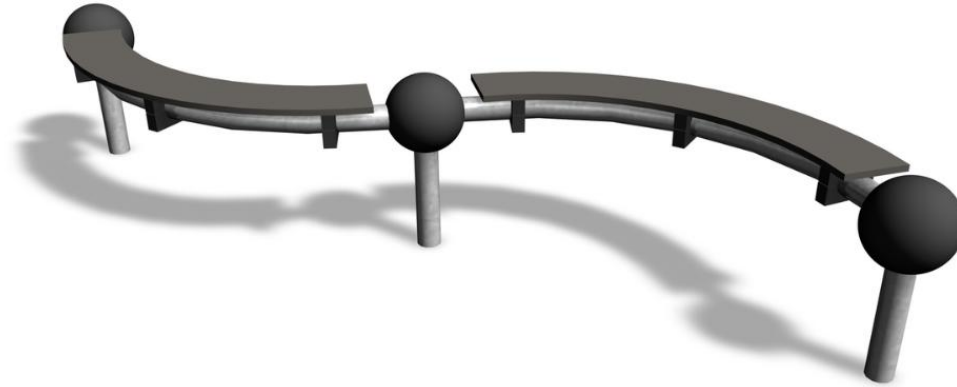

PRECISION BEAM WIDE

Multifunctional beam for balancing, cat crawling and precision jumping. The Cloxx Parkour products conform to the European Standard for Playground equipment EN 1176, so they are suitable for schoolyards and playgrounds.

User age	6+
Number of users	2
Product length, mm	1770
Product width, mm	1770
Product height, mm	450
Falling space, m <sup>2</sup>	14.9
Height required, mm	2250
Max. free fall height, mm	410
Safety info	EN 1176-1 TÜV
Installation time (for 1), H	4
Foundation options	deep_mounting surface_mounting