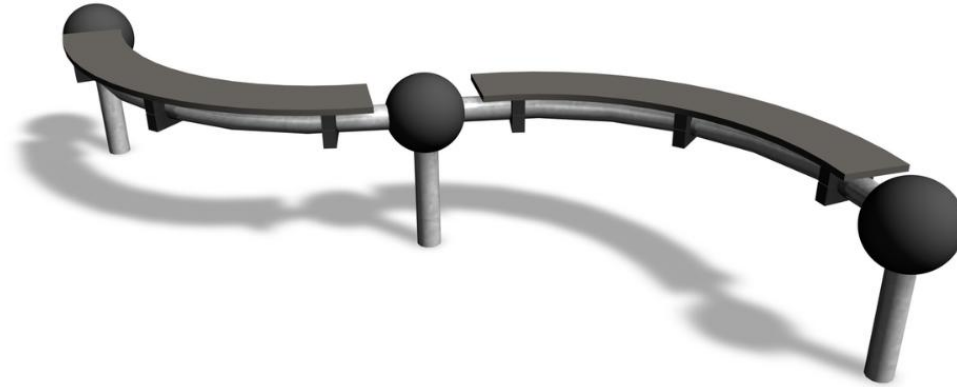

PRECISION BEAM WIDE

Multifunctional beam for balancing, cat crawling and precision jumping. The Cloxx Parkour products conform to the European Standard for Playground equipment EN 1176, so they are suitable for schoolyards and playgrounds.

User age	6+
Number of users	2
Product length, mm	1770
Product width, mm	1770
Product height, mm	450
Falling space, m ²	14.9
Height required, mm	2250
Max. free fall height, mm	410
Safety info	EN 1176-1 TÜV
Installation time (for 1), H	4
Foundation options	deep_mounting surface_mounting