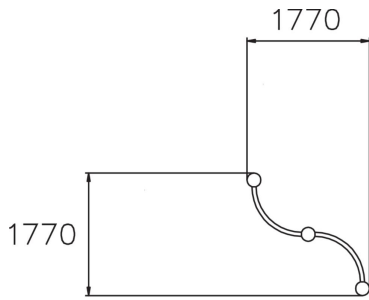

PRECISION BEAM

Multifunctional metal bar for balancing, cat crawling and precision jumping. The Cloxx Parkour products conform to the European Standard for Playground equipment EN 1176, so they are suitable for schoolyards and playgrounds.

User age	5+
Number of users	2
Product length, mm	1770
Product width, mm	1770
Product height, mm	450
Falling space, m ²	14.7
Height required, mm	2250
Max. free fall height, mm	380
Safety info	EN 1176-1 TÜV
Installation time (for 1), H	3
Foundation options	deep_mounting surface_mounting