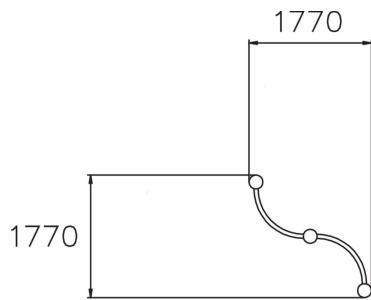

PRECISION BEAM

Multifunctional metal bar for balancing, cat crawling and precision jumping. The Cloxx Parkour products conform to the European Standard for Playground equipment EN 1176, so they are suitable for schoolyards and playgrounds.

User age	5+
Number of users	2
Product length, mm	1770
Product width, mm	1770
Product height, mm	450
Falling space, m <sup>2</sup>	14.7
Height required, mm	2250
Max. free fall height, mm	380
Safety info	EN 1176-1 TÜV
Installation time (for 1), H	3
Foundation options	deep_mounting surface_mounting