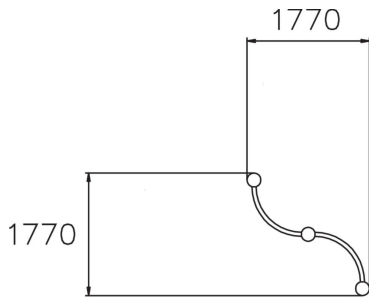

PRECISION BEAM

Multifunctional metal bar for balancing, cat crawling and precision jumping. The Cloxx Parkour products conform to the European Standard for Playground equipment EN 1176, so they are suitable for schoolyards and playgrounds.

User age	5+
Number of users	2
Product length, mm	1770
Product width, mm	1770
Product height, mm	450
Falling space, m ²	14.7
Height required, mm	2250
Max. free fall height, mm	380
Safety info	EN 1176-1 TÜV
Installation time (for 1), H	3
Foundation options	deep_mounting surface_mounting