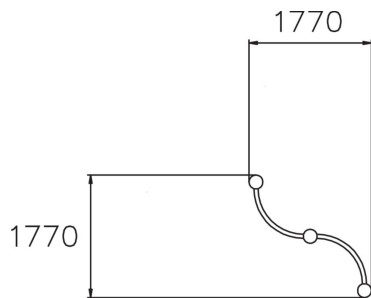

PRECISION BEAM

Multifunctional metal bar for balancing, cat crawling and precision jumping. The Cloxx Parkour products conform to the European Standard for Playground equipment EN 1176, so they are suitable for schoolyards and playgrounds.

User age	5+
Number of users	2
Product length, mm	1770
Product width, mm	1770
Product height, mm	450
Falling space, m <sup>2</sup>	14.7
Height required, mm	2250
Max. free fall height, mm	380
Safety info	EN 1176-1 TÜV
Installation time (for 1), H	3
Foundation options	deep_mounting surface_mounting