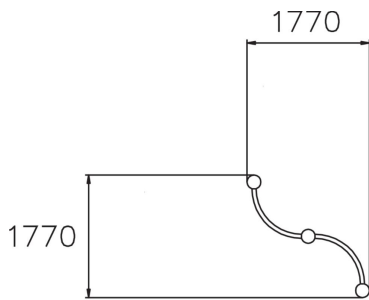

PRECISION BEAM

Multifunctional metal bar for balancing, cat crawling and precision jumping. The Cloxx Parkour products conform to the European Standard for Playground equipment EN 1176, so they are suitable for schoolyards and playgrounds.

User age	5+
Number of users	2
Product length, mm	1770
Product width, mm	1770
Product height, mm	450
Falling space, m ²	14.7
Height required, mm	2250
Max. free fall height, mm	380
Safety info	EN 1176-1 TÜV
Installation time (for 1), H	3
Foundation options	deep_mounting surface_mounting
Metal	