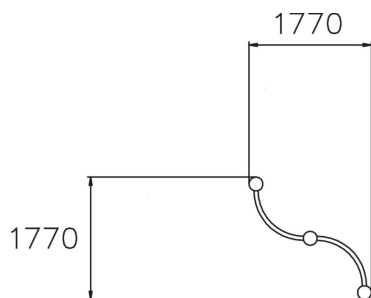

PRECISION BEAM

Multifunctional metal bar for balancing, cat crawling and precision jumping. The Cloxx Parkour products conform to the European Standard for Playground equipment EN 1176, so they are suitable for schoolyards and playgrounds.

| | |
|-------------------------------|-----------------------------------|
| User age | 5+ |
| Number of users | 2 |
| Product length, mm | 1770 |
| Product width, mm | 1770 |
| Product height, mm | 450 |
| Falling space, m ² | 14.7 |
| Height required, mm | 2250 |
| Max. free fall height, mm | 380 |
| Safety info | EN 1176-1 TÜV |
| Installation time (for 1), H | 3 |
| Foundation options | Deep mounting Surface mounting |