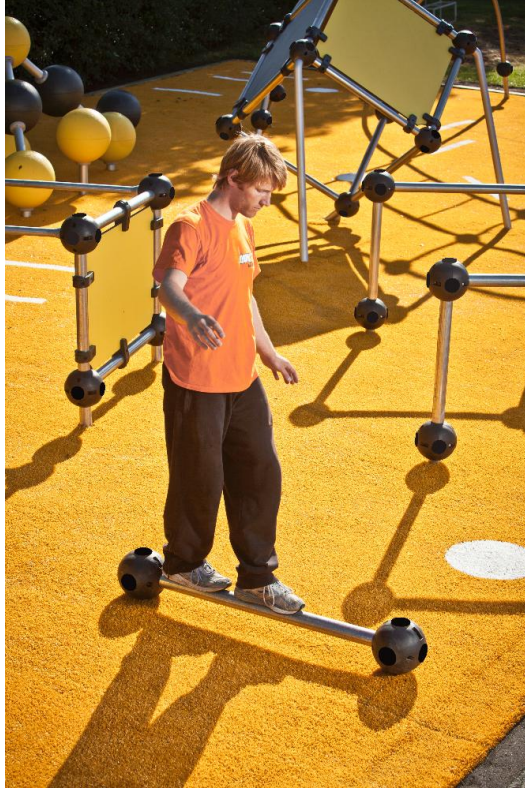

PRECISION BAR

Multifunctional metal bar for balancing, cat crawling and precision jumping. The Cloxx Parkour products conform to the European Standard for Playground equipment EN 1176, so they are suitable for schoolyards and playgrounds.

User age	6+
Number of users	2
Product length, mm	1310
Product width, mm	200
Product height, mm	240
Falling space, m ²	11.9
Height required, mm	2040
Max. free fall height, mm	170
Safety info	EN 1176-1 TÜV
Installation time (for 1), H	2
Foundation options	deep_mounting surface_mounting