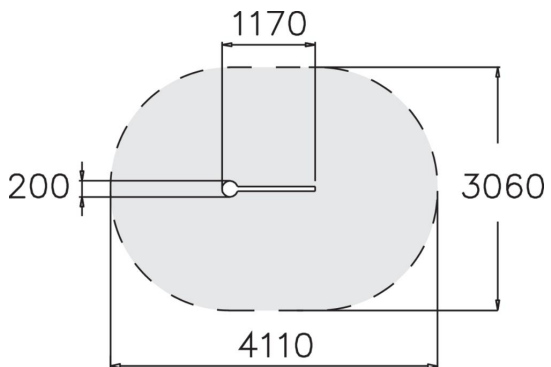

PRECISION BAR EXTRA

Extra bar for products 220540 Precision Bar and 220538 Precision Bar Long for balancing, cat crawl and precision jumps. The bar is 1170 mm long and 170 mm high. The Cloxx Parkour products conform to the European Standard for Playground equipment EN 1176, so they are suitable for schoolyards and playgrounds.

User age	6
Number of users	2
Product length, mm	1170
Product width, mm	200
Product height, mm	240
Falling space, m ²	10.6
Height required, mm	2040
Max. free fall height, mm	170
Safety info	EN 1176-1 TÜV
Installation time (for 1), H	1
Foundation options	Deep mounting Surface mounting