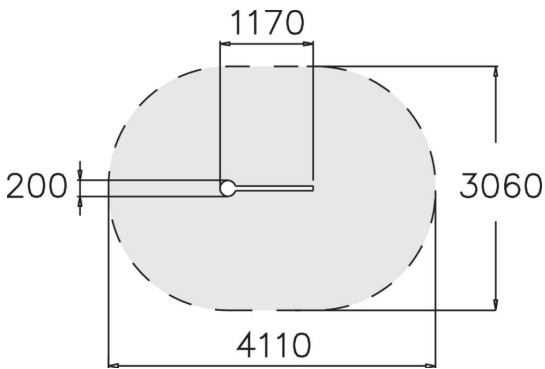

PRECISION BAR EXTRA

Extra bar for products 220540 Precision Bar and 220538 Precision Bar Long for balancing, cat crawl and precision jumps. The bar is 1170 mm long and 170 mm high. The Cloxx Parkour products conform to the European Standard for Playground equipment EN 1176, so they are suitable for schoolyards and playgrounds.

User age	6
Number of users	2
Product length, mm	1170
Product width, mm	200
Product height, mm	240
Falling space, m ²	10.6
Height required, mm	2040
Max. free fall height, mm	170
Safety info	EN 1176-1 TÜV
Installation time (for 1), H	1
Foundation options	deep_mounting surface_mounting