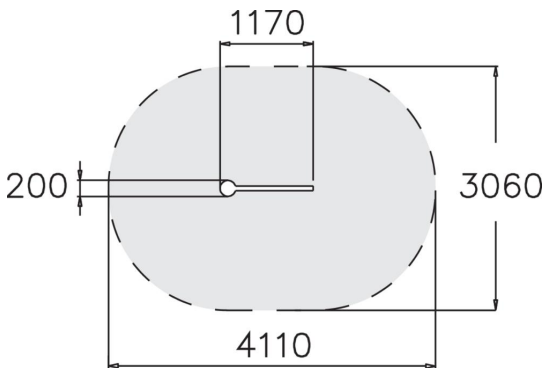

PRECISION BAR EXTRA

Extra bar for products 220540 Precision Bar and 220538 Precision Bar Long for balancing, cat crawl and precision jumps. The bar is 1170 mm long and 170 mm high. The Cloxx Parkour products conform to the European Standard for Playground equipment EN 1176, so they are suitable for schoolyards and playgrounds.

User age	6
Number of users	2
Product length, mm	1170
Product width, mm	200
Product height, mm	240
Falling space, m ²	10.6
Height required, mm	2040
Max. free fall height, mm	170
Safety info	EN 1176-1 TÜV
Installation time (for 1), H	1
Foundation options	deep_mounting surface_mounting