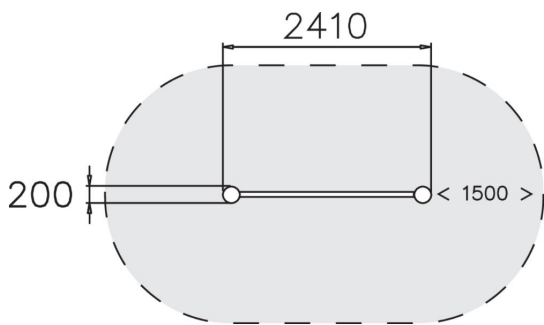

PRECISION BAR LONG

Multifunctional metal bar for balancing, cat crawling and precision jumping. The Cloxx Parkour products conform to the European Standard for Playground equipment EN 1176, so they are suitable for schoolyards and playgrounds.

User age	6+
Number of users	4
Product length, mm	2410
Product width, mm	200
Product height, mm	240
Falling space, m <sup>2</sup>	15.3
Height required, mm	2040
Max. free fall height, mm	170
Safety info	EN 1176-1 TÜV
Installation time (for 1), H	2
Foundation options	deep_mounting surface_mounting