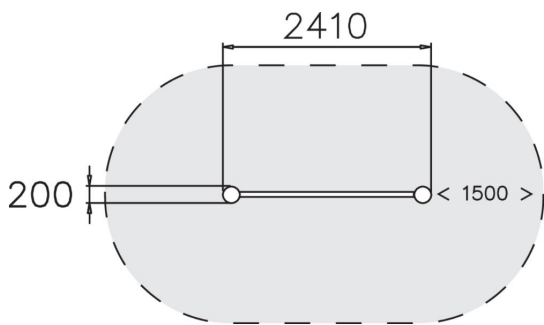

PRECISION BAR LONG

Multifunctional metal bar for balancing, cat crawling and precision jumping. The Cloxx Parkour products conform to the European Standard for Playground equipment EN 1176, so they are suitable for schoolyards and playgrounds.

User age	6+
Number of users	4
Product length, mm	2410
Product width, mm	200
Product height, mm	240
Falling space, m <sup>2</sup>	15.3
Height required, mm	2040
Max. free fall height, mm	170
Safety info	EN 1176-1 TÜV
Installation time (for 1), H	2
Foundation options	Deep mounting Surface mounting