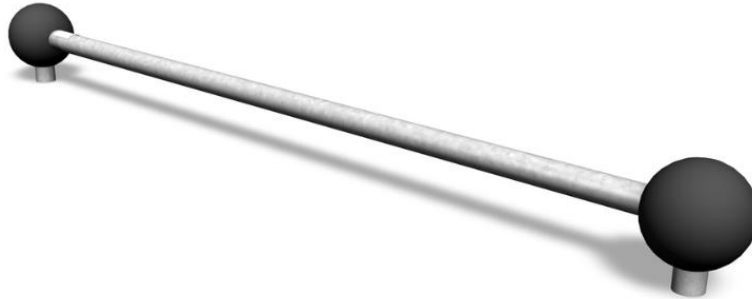

PRECISION BAR LONG

Multifunctional metal bar for balancing, cat crawling and precision jumping. The Cloxx Parkour products conform to the European Standard for Playground equipment EN 1176, so they are suitable for schoolyards and playgrounds.

User age	6+
Number of users	4
Product length, mm	2410
Product width, mm	200
Product height, mm	240
Falling space, m <sup>2</sup>	15.3
Height required, mm	2040
Max. free fall height, mm	170
Safety info	EN 1176-1 TÜV
Installation time (for 1), H	2
Foundation options	deep_mounting surface_mounting