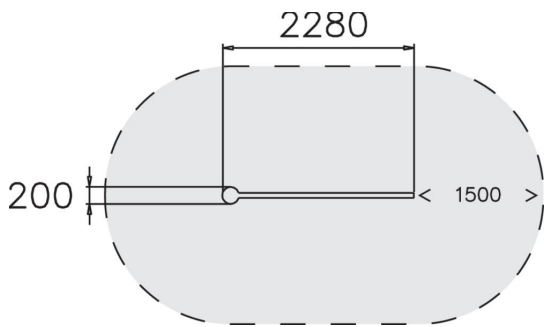

PRECISION BAR LONG EXTRA

Accessory for products 220540 Precision Bar and 220538 Precision Bar Long. Multifunctional metal bar for balancing, cat crawling and precision jumping. The 2,280 mm long and 170 mm high bar can be used for making balancing tracks longer and more interesting. The Cloxx Parkour products conform to the European Standard for Playground equipment EN 1176, so they are suitable for schoolyards and playgrounds. Die Cloxx Parkour-Produkte entsprechen der Europäischen Norm EN 1176 für "Spielplatzgeräte und Spielplatzböden" und sind für Schulhöfe und Spielplätze geeignet.

User age	6
Number of users	4
Product length, mm	2280
Product width, mm	200
Product height, mm	240
Falling space, m ²	14
Height required, mm	2040
Max. free fall height, mm	240
Safety info	EN 1176-1 TÜV
Installation time (for 1), H	1
Foundation options	deep_mounting surface_mounting