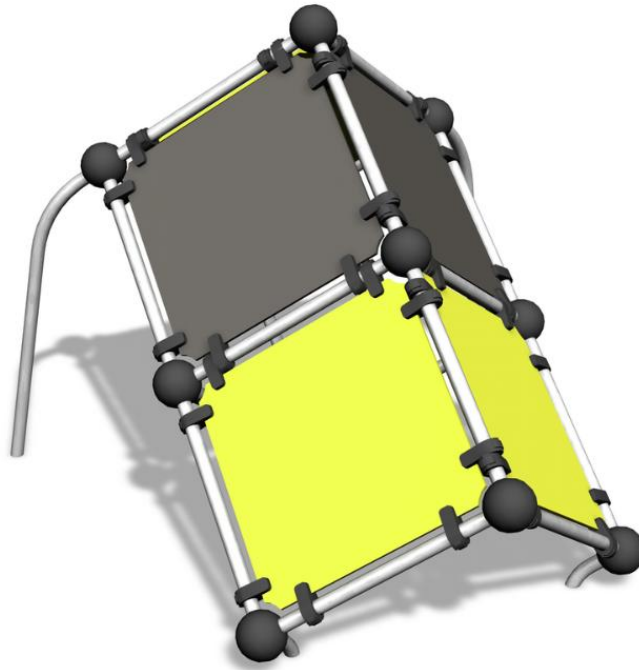

TIC-TAC CUBE L

A multifunctional cube for jumping, launching and landing. The device has four platforms and a total height of 2,180 mm. The lower platform is good for children, while the higher one is for teens. The Cloxx Parkour products conform to the European Standard for Playground equipment EN 1176, so they are suitable for schoolyards and playgrounds.

User age	10
Number of users	5
Product length, mm	2420
Product width, mm	2920
Product height, mm	2180
Impact area, m <sup>2</sup>	20.1
Falling space, m <sup>2</sup>	22
Height required, mm	3980
Max. free fall height, mm	2180
Safety info	EN 1176-1 TÜV
Installation time (for 1), H	9
Foundation options	Deep mounting Surface mounting