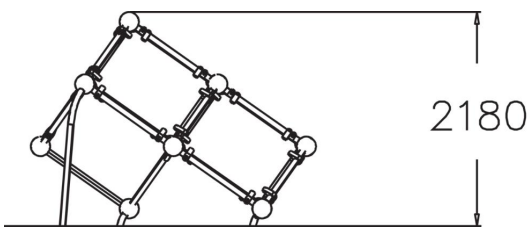

A multifunctional cube for jumping, launching and landing. The device has four platforms and a total height of 2,180 mm. The lower platform is good for children, while the higher one is for teens.

User age	10
Number of users	5
Product length, mm	2420
Product width, mm	2920
Product height, mm	2180
Impact area, m ²	20.1
Falling space, m ²	22
Height required, mm	3980
Max. free fall height, mm	2180
Safety info	EN 1176-1 TÜV
Installation time (for 1), H	9
Foundation options	Deep mounting Surface mounting