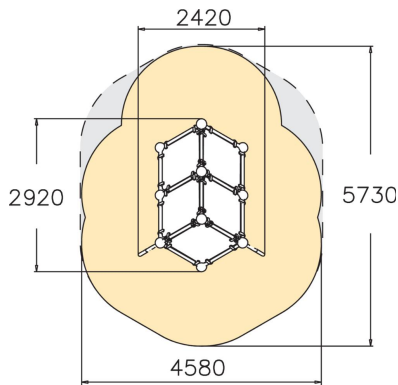

TIC-TAC CUBE L

A multifunctional cube for jumping, launching and landing. The device has four platforms and a total height of 2,180 mm. The lower platform is good for children, while the higher one is for teens. The Cloxx Parkour products conform to the European Standard for Playground equipment EN 1176, so they are suitable for schoolyards and playgrounds.

User age	10
Number of users	5
Product length, mm	2420
Product width, mm	2920
Product height, mm	2180
Impact area, m ²	20.1
Falling space, m ²	22
Height required, mm	3980
Max. free fall height, mm	2180
Safety info	EN 1176-1 TÜV
Installation time (for 1), H	9
Foundation options	deep_mounting surface_mounting
Metal	
Colour of walls and HPL	