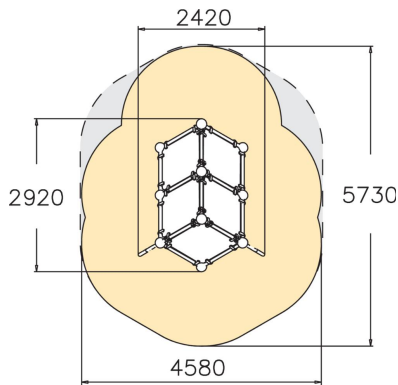

TIC-TAC CUBE L

A multifunctional cube for jumping, launching and landing. The device has four platforms and a total height of 2,180 mm. The lower platform is good for children, while the higher one is for teens. The Cloxx Parkour products conform to the European Standard for Playground equipment EN 1176, so they are suitable for schoolyards and playgrounds.

User age	10
Number of users	5
Product length, mm	2420
Product width, mm	2920
Product height, mm	2180
Impact area, m <sup>2</sup>	20.1
Falling space, m <sup>2</sup>	22
Height required, mm	3980
Max. free fall height, mm	2180
Safety info	EN 1176-1 TÜV
Installation time (for 1), H	9
Foundation options	Deep mounting Surface mounting