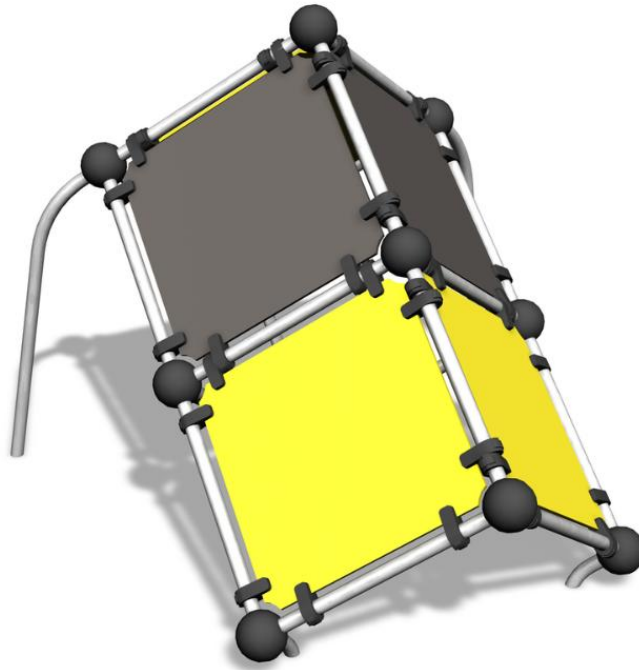

TIC-TAC CUBE L

A multifunctional cube for jumping, launching and landing. The device has four platforms and a total height of 2,180 mm. The lower platform is good for children, while the higher one is for teens. The Cloxx Parkour products conform to the European Standard for Playground equipment EN 1176, so they are suitable for schoolyards and playgrounds.

User age	10
Number of users	5
Product length, mm	2420
Product width, mm	2920
Product height, mm	2180
Impact area, m ²	20.1
Falling space, m ²	22
Height required, mm	3980
Max. free fall height, mm	2180
Safety info	EN 1176-1 TÜV
Installation time (for 1), H	9
Foundation options	deep_mounting surface_mounting
Metal	
Colour of walls and HPL	