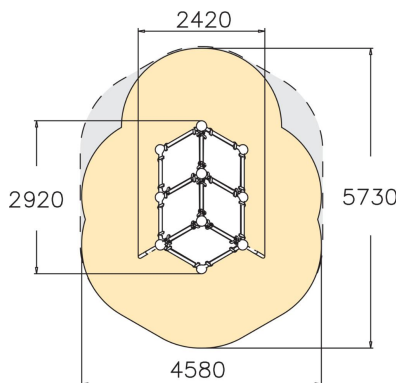

A multifunctional cube for jumping, launching and landing. The device has four platforms and a total height of 2,180 mm. The lower platform is good for children, while the higher one is for teens.

User age	10
Number of users	5
Product length, mm	2420
Product width, mm	2920
Product height, mm	2180
Impact area, m ²	20.1
Falling space, m ²	22
Height required, mm	3980
Max. free fall height, mm	2180
Safety info	EN 1176-1 TÜV
Installation time (for 1), H	9
Foundation options	Deep mounting Surface mounting