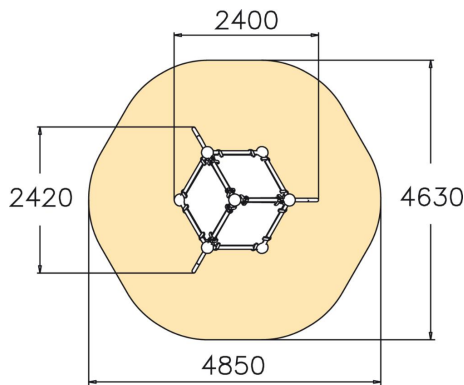

TIC-TAC CUBE M

A multifunctional cube for jumping, launching and landing. The device has three platforms and a total height of 2,190 mm. This challenging cube is perfect for more advanced parkourists. The Cloxx Parkour products conform to the European Standard for Playground equipment EN 1176, so they are suitable for schoolyards and playgrounds.

User age	10
Number of users	3
Product length, mm	2420
Product width, mm	2400
Product height, mm	2190
Impact area, m <sup>2</sup>	17.8
Falling space, m <sup>2</sup>	17.8
Height required, mm	3990
Max. free fall height, mm	2190
Safety info	EN 1176-1 TÜV
Installation time (for 1), H	7
Foundation options	deep_mounting surface_mounting
Metal	
Colour of walls and HPL	