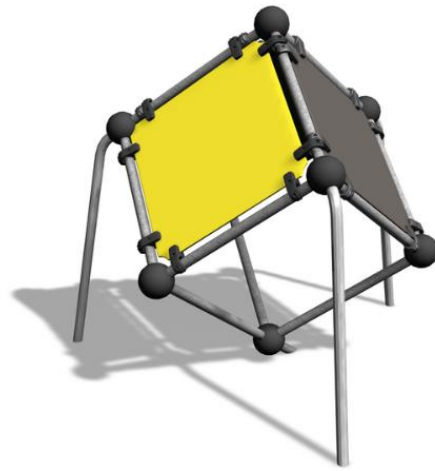

TIC-TAC CUBE M

A multifunctional cube for jumping, launching and landing. The device has three platforms and a total height of 2,190 mm. This challenging cube is perfect for more advanced parkourists. The Cloxx Parkour products conform to the European Standard for Playground equipment EN 1176, so they are suitable for schoolyards and playgrounds.

User age	10
Number of users	3
Product length, mm	2420
Product width, mm	2400
Product height, mm	2190
Impact area, m <sup>2</sup>	17.8
Falling space, m <sup>2</sup>	17.8
Height required, mm	3990
Max. free fall height, mm	2190
Safety info	EN 1176-1 TÜV
Installation time (for 1), H	7
Foundation options	deep_mounting surface_mounting
Metal	
Colour of walls and HPL	