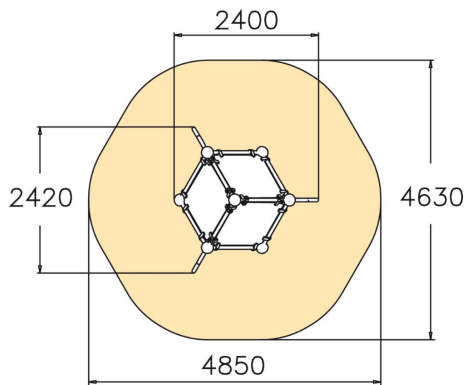

TIC-TAC CUBE M

A multifunctional cube for jumping, launching and landing. The device has three platforms and a total height of 2,190 mm. This challenging cube is perfect for more advanced parkourists. The Cloxx Parkour products conform to the European Standard for Playground equipment EN 1176, so they are suitable for schoolyards and playgrounds.

User age	10
Number of users	3
Product length, mm	2420
Product width, mm	2400
Product height, mm	2190
Impact area, m ²	17.8
Falling space, m ²	17.8
Height required, mm	3990
Max. free fall height, mm	2190
Safety info	EN 1176-1 TÜV
Installation time (for 1), H	7
Foundation options	deep_mounting surface_mounting
Metal	
Colour of walls and HPL	