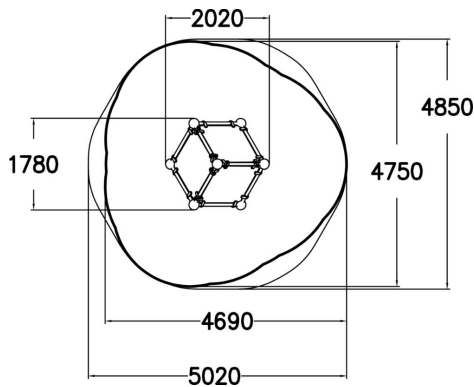

TIC-TAC CUBE S

A multifunctional cube for jumping, launching and landing. The device has three platforms and a total height of 1,550 mm. It is suitable for children due to its small size, but teens can also practise various moves on the cube. The Cloxx Parkour products conform to the European Standard for Playground equipment EN 1176, so they are suitable for schoolyards and playgrounds.

User age	6
Number of users	3
Product length, mm	2020
Product width, mm	1780
Product height, mm	1550
Impact area, m ²	17.2
Falling space, m ²	19.3
Height required, mm	3350
Max. free fall height, mm	1550
Safety info	EN 1176-1 TÜV
Installation time (for 1), H	6
Foundation options	deep_mounting surface_mounting
Metal	
Colour of walls and HPL	