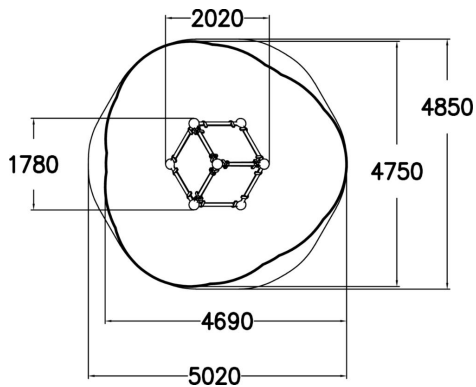

# TIC-TAC CUBE S

A multifunctional cube for jumping, launching and landing. The device has three platforms and a total height of 1,550 mm. It is suitable for children due to its small size, but teens can also practise various moves on the cube. The Cloxx Parkour products conform to the European Standard for Playground equipment EN 1176, so they are suitable for schoolyards and playgrounds.

User age	6
Number of users	3
Product length, mm	2020
Product width, mm	1780
Product height, mm	1550
Impact area, m <sup>2</sup>	17.2
Falling space, m <sup>2</sup>	19.3
Height required, mm	3350
Max. free fall height, mm	1550
Safety info	EN 1176-1 TÜV
Installation time (for 1), H	6
Foundation options	deep_mounting surface_mounting
Metal	
Colour of walls and HPL	