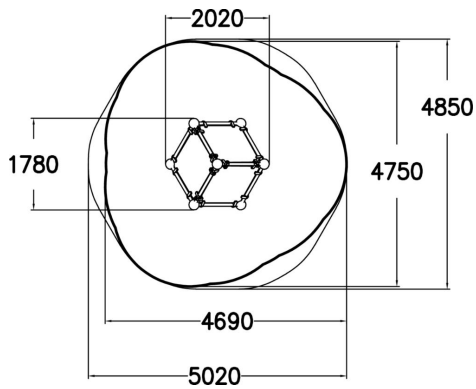

Parkour example areas are gathered with experts in this area of sports. It means that products chosen to this area and also the way they are located to this area, will offer challenge to beginner and also for experts. S-size area is 10 m x 13 m wide. The Cloxx Parkour products conform to the European Standard for Playground equipment EN 1176, so they are suitable for schoolyards and playgrounds.

Product length, mm	13000
Product width, mm	10000
Product height, mm	2290
Impact area, m <sup>2</sup>	130
Falling space, m <sup>2</sup>	130
Height required, mm	4090
Max. free fall height, mm	2210
Foundation options	deep_mounting surface_mounting
Metal	
Colour of walls and HPL	