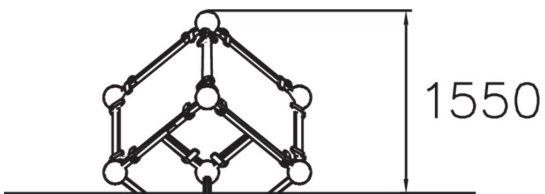

Parkour example areas are gathered with experts in this area of sports. It means that products chosen to this area and also the way they are located to this area, will offer challenge to beginner and also for experts. S-size area is 10 m x 13 m wide. The Cloxx Parkour products conform to the European Standard for Playground equipment EN 1176, so they are suitable for schoolyards and playgrounds.

Product length, mm	13000
Product width, mm	10000
Product height, mm	2290
Impact area, m <sup>2</sup>	130
Falling space, m <sup>2</sup>	130
Height required, mm	4090
Max. free fall height, mm	2210
Foundation options	deep_mounting surface_mounting
Metal	
Colour of walls and HPL	