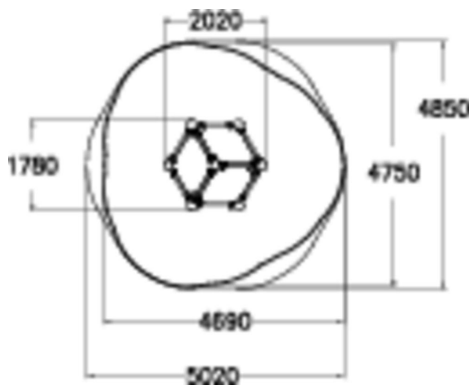

# TIC-TAC CUBE S

A multifunctional cube for jumping, launching and landing. The device has three platforms and a total height of 1,550 mm. It is suitable for children due to its small size, but teens can also practise various moves on the cube. The Cloxx Parkour products conform to the European Standard for Playground equipment EN 1176, so they are suitable for schoolyards and playgrounds.

User age	6
Number of users	3
Product length, mm	2020
Product width, mm	1780
Product height, mm	1550
Impact area, m <sup>2</sup>	17.2
Falling space, m <sup>2</sup>	19.3
Height required, mm	3350
Max. free fall height, mm	1550
Safety info	EN 1176-1:2008
Installation time (for 1), H	6
Foundation options	Deep mounting Surface mounting