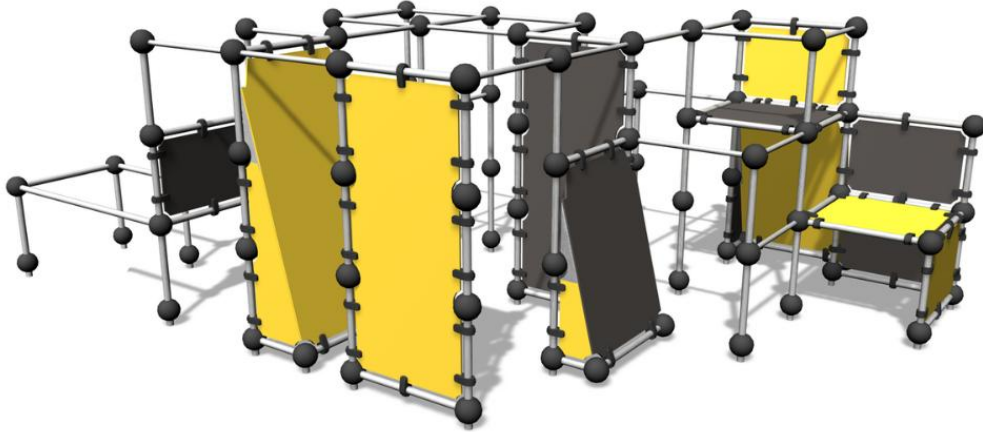

TIC-TAC CUBE L

A multifunctional cube for jumping, launching and landing. The device has four platforms and a total height of 2,180 mm. The lower platform is good for children, while the higher one is for teens. The Cloxx Parkour products conform to the European Standard for Playground equipment EN 1176, so they are suitable for schoolyards and playgrounds.

User age	10
Number of users	5
Product length, mm	2420
Product width, mm	2920
Product height, mm	2180
Impact area, m <sup>2</sup>	20.1
Falling space, m <sup>2</sup>	22
Height required, mm	3980
Max. free fall height, mm	2180
Safety info	EN 1176-1 TÜV
Installation time (for 1), H	9
Foundation options	deep_mounting surface_mounting
Metal	
Colour of walls and HPL	