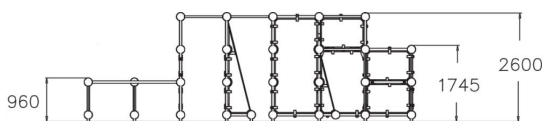

SPIDER CAGE L

Parkour frame that is perfect for wall runs and underbars. The frame holds two platforms at different heights (960 mm and 1,745 mm), two leaning walls, six vertical walls and hanging bars. The total height is 2,600 mm. There are sections for hanging, climbing over, passing under and jumping. Challenging climbing and hanging sections also for children. Even advanced parkour enthusiasts will be able to challenge their abilities here. Suitable also for school yards, to offer teens a hangout spot with street cred. The Cloxx Parkour products conform to the European Standard for Playground equipment EN 1176, so they are suitable for schoolyards and playgrounds.

User age	10
Number of users	20
Product length, mm	7960
Product width, mm	5030
Product height, mm	2600
Impact area, m ²	72.7
Falling space, m ²	72.7
Height required, mm	4400
Max. free fall height, mm	2530
Safety info	EN 1176-1 TÜV
Installation time (for 1), H	59
Foundation options	deep_mounting surface_mounting