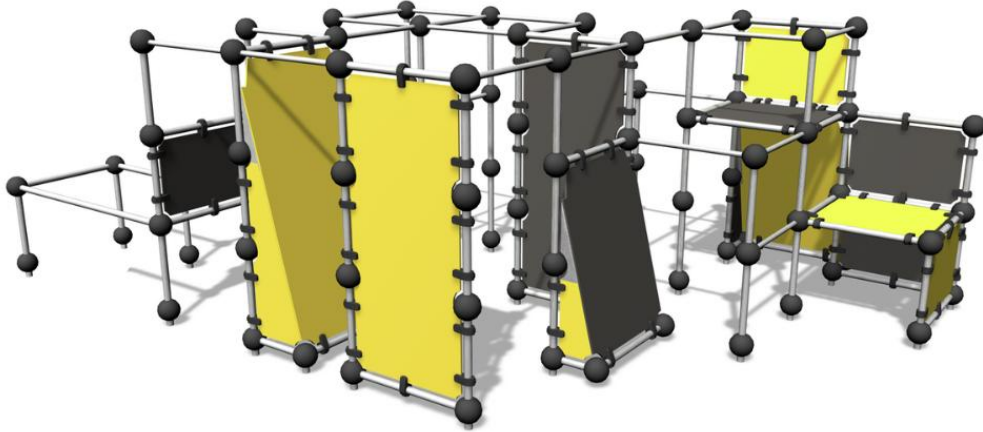

SPIDER CAGE L

Parkour frame that is perfect for wall runs and underbars. The frame holds two platforms at different heights (960 mm and 1,745 mm), two leaning walls, six vertical walls and hanging bars. The total height is 2,600 mm. There are sections for hanging, climbing over, passing under and jumping. Challenging climbing and hanging sections also for children. Even advanced parkour enthusiasts will be able to challenge their abilities here. Suitable also for school yards, to offer teens a hangout spot with street cred. The Cloxx Parkour products conform to the European Standard for Playground equipment EN 1176, so they are suitable for schoolyards and playgrounds.

User age	10
Number of users	20
Product length, mm	7960
Product width, mm	5030
Product height, mm	2600
Impact area, m ²	72.7
Falling space, m ²	72.7
Height required, mm	4400
Max. free fall height, mm	2530
Safety info	EN 1176-1 TÜV
Installation time (for 1), H	59
Foundation options	deep_mounting surface_mounting