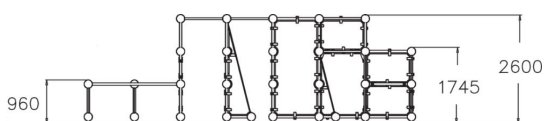

# SPIDER CAGE L

Parkour frame that is perfect for wall runs and underbars. The frame holds two platforms at different heights (960 mm and 1,745 mm), two leaning walls, six vertical walls and hanging bars. The total height is 2,600 mm. There are sections for hanging, climbing over, passing under and jumping. Challenging climbing and hanging sections also for children. Even advanced parkour enthusiasts will be able to challenge their abilities here. Suitable also for school yards, to offer teens a hangout spot with street cred. The Cloxx Parkour products conform to the European Standard for Playground equipment EN 1176, so they are suitable for schoolyards and playgrounds.

User age	10
Number of users	20
Product length, mm	7960
Product width, mm	5030
Product height, mm	2600
Impact area, m <sup>2</sup>	72.7
Falling space, m <sup>2</sup>	72.7
Height required, mm	4400
Max. free fall height, mm	2530
Safety info	EN 1176-1 TÜV
Installation time (for 1), H	59
Foundation options	deep_mounting surface_mounting
Metal	
Colour of walls and HPL	