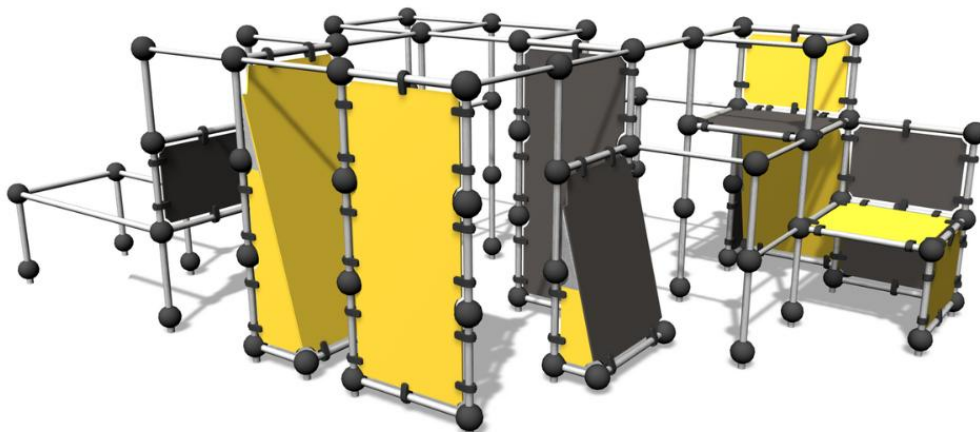

# SPIDER CAGE L

Parkour frame that is perfect for wall runs and underbars. The frame holds two platforms at different heights (960 mm and 1,745 mm), two leaning walls, six vertical walls and hanging bars. The total height is 2,600 mm. There are sections for hanging, climbing over, passing under and jumping. Challenging climbing and hanging sections also for children. Even advanced parkour enthusiasts will be able to challenge their abilities here. Suitable also for school yards, to offer teens a hangout spot with street cred. The Cloxx Parkour products conform to the European Standard for Playground equipment EN 1176, so they are suitable for schoolyards and playgrounds.

User age	10
Number of users	20
Product length, mm	7960
Product width, mm	5030
Product height, mm	2600
Impact area, m <sup>2</sup>	72.7
Falling space, m <sup>2</sup>	72.7
Height required, mm	4400
Max. free fall height, mm	2530
Safety info	EN 1176-1 TÜV
Installation time (for 1), H	59
Foundation options	deep_mounting surface_mounting
Metal	
Colour of walls and HPL	