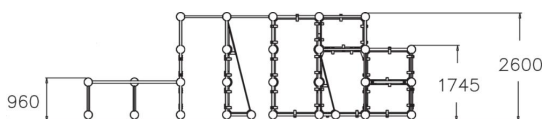

SPIDER CAGE L

Parkour frame that is perfect for wall runs and underbars. The frame holds two platforms at different heights (960 mm and 1,745 mm), two leaning walls, six vertical walls and hanging bars. The total height is 2,600 mm. There are sections for hanging, climbing over, passing under and jumping. Challenging climbing and hanging sections also for children. Even advanced parkour enthusiasts will be able to challenge their abilities here. Suitable also for school yards, to offer teens a hangout spot with street cred. The Cloxx Parkour products conform to the European Standard for Playground equipment EN 1176, so they are suitable for schoolyards and playgrounds.

User age	10
Number of users	20
Product length, mm	7960
Product width, mm	5030
Product height, mm	2600
Impact area, m ²	72.7
Falling space, m ²	72.7
Height required, mm	4400
Max. free fall height, mm	2530
Safety info	EN 1176-1 TÜV
Installation time (for 1), H	59
Foundation options	deep_mounting surface_mounting
Metal	
Colour of walls and HPL	