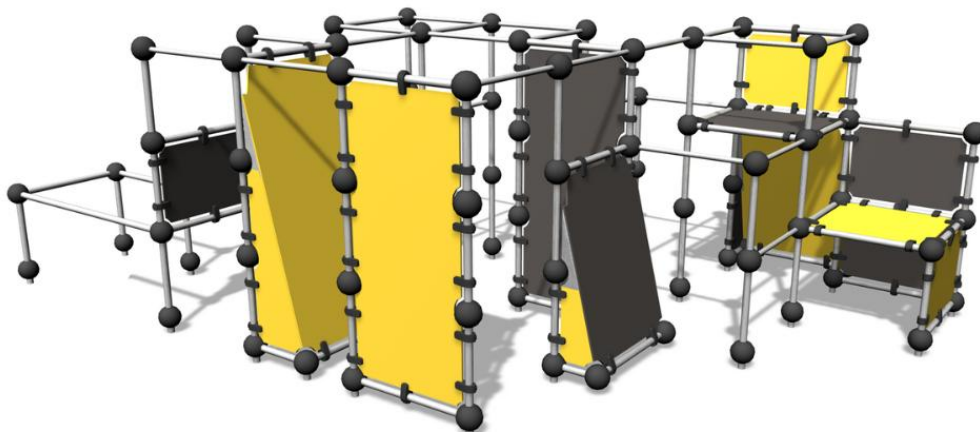

SPIDER CAGE L

Parkour frame that is perfect for wall runs and underbars. The frame holds two platforms at different heights (960 mm and 1,745 mm), two leaning walls, six vertical walls and hanging bars. The total height is 2,600 mm. There are sections for hanging, climbing over, passing under and jumping. Challenging climbing and hanging sections also for children. Even advanced parkour enthusiasts will be able to challenge their abilities here. Suitable also for school yards, to offer teens a hangout spot with street cred. The Cloxx Parkour products conform to the European Standard for Playground equipment EN 1176, so they are suitable for schoolyards and playgrounds.

User age	10
Number of users	20
Product length, mm	7960
Product width, mm	5030
Product height, mm	2600
Impact area, m ²	72.7
Falling space, m ²	72.7
Height required, mm	4400
Max. free fall height, mm	2530
Safety info	EN 1176-1 TÜV
Installation time (for 1), H	59
Foundation options	deep_mounting surface_mounting
Metal	
Colour of walls and HPL	