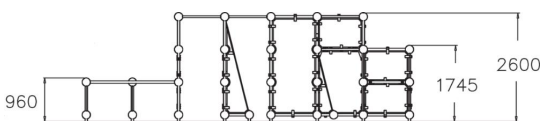

TIC-TAC CUBE L

A multifunctional cube for jumping, launching and landing. The device has four platforms and a total height of 2,180 mm. The lower platform is good for children, while the higher one is for teens. The Cloxx Parkour products conform to the European Standard for Playground equipment EN 1176, so they are suitable for schoolyards and playgrounds.

User age	10
Number of users	5
Product length, mm	2420
Product width, mm	2920
Product height, mm	2180
Impact area, m <sup>2</sup>	20.1
Falling space, m <sup>2</sup>	22
Height required, mm	3980
Max. free fall height, mm	2180
Safety info	EN 1176-1 TÜV
Installation time (for 1), H	9
Foundation options	deep_mounting surface_mounting
Metal	
Colour of walls and HPL	