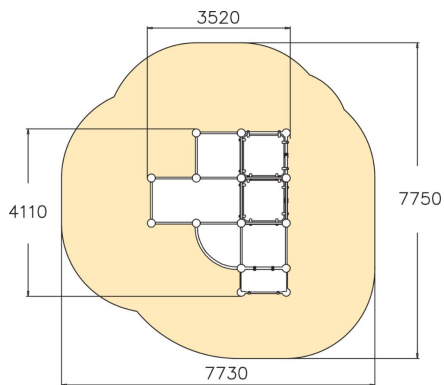

SPIDER CAGE M

Parkour frame that is perfect for wall runs and underbars. The frame holds two platforms at different heights (960 mm and 1,745 mm), a 2600 mm high leaning wall and hanging bars. There are sections for hanging, climbing over, passing under and jumping. Challenging climbing and hanging sections also for children. Even advanced parkour enthusiasts will be able to challenge their abilities here. Suitable also for school yards, to offer teens a hangout spot with street cred. The Cloxx Parkour products conform to the European Standard for Playground equipment EN 1176, so they are suitable for schoolyards and playgrounds.

User age	10
Number of users	10
Product length, mm	4110
Product width, mm	3520
Product height, mm	2600
Impact area, m ²	49
Falling space, m ²	48.7
Height required, mm	4400
Max. free fall height, mm	2530
Safety info	EN 1176-1 TÜV
Installation time (for 1), H	29
Foundation options	deep_mounting surface_mounting
Metal	
Colour of walls and HPL	