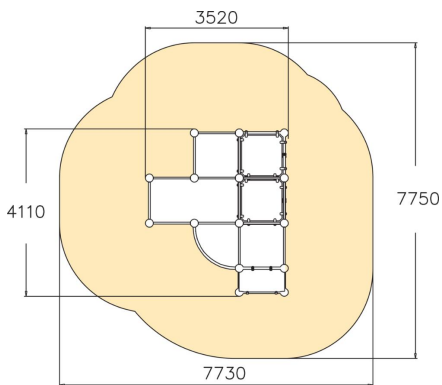

# SPIDER CAGE M

Parkour frame that is perfect for wall runs and underbars. The frame holds two platforms at different heights (960 mm and 1,745 mm), a 2600 mm high leaning wall and hanging bars. There are sections for hanging, climbing over, passing under and jumping. Challenging climbing and hanging sections also for children. Even advanced parkour enthusiasts will be able to challenge their abilities here. Suitable also for school yards, to offer teens a hangout spot with street cred.

User age	10
Number of users	10
Product length, mm	4110
Product width, mm	3520
Product height, mm	2600
Impact area, m <sup>2</sup>	49
Falling space, m <sup>2</sup>	48.7
Height required, mm	4030
Max. free fall height, mm	2530
Safety info	EN 1176-1 TÜV
Installation time (for 1), H	29
Foundation options	Deep mounting Surface mounting