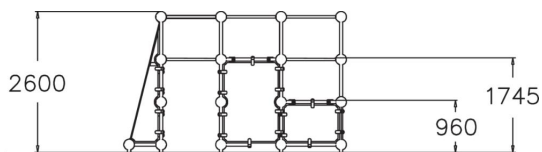

SPIDER CAGE M

Parkour frame that is perfect for wall runs and underbars. The frame holds two platforms at different heights (960 mm and 1,745 mm), a 2600 mm high leaning wall and hanging bars. There are sections for hanging, climbing over, passing under and jumping. Challenging climbing and hanging sections also for children. Even advanced parkour enthusiasts will be able to challenge their abilities here. Suitable also for school yards, to offer teens a hangout spot with street cred. The Cloxx Parkour products conform to the European Standard for Playground equipment EN 1176, so they are suitable for schoolyards and playgrounds.

User age	10
Number of users	10
Product length, mm	4110
Product width, mm	3520
Product height, mm	2600
Impact area, m ²	49
Falling space, m ²	48.7
Height required, mm	4400
Max. free fall height, mm	2530
Safety info	EN 1176-1 TÜV
Installation time (for 1), H	29
Foundation options	deep_mounting surface_mounting
Metal	
Colour of walls and HPL	