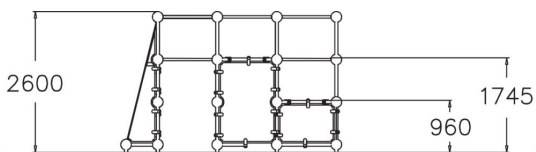

# SPIDER CAGE M

Parkour frame that is perfect for wall runs and underbars. The frame holds two platforms at different heights (960 mm and 1,745 mm), a 2600 mm high leaning wall and hanging bars. There are sections for hanging, climbing over, passing under and jumping. Challenging climbing and hanging sections also for children. Even advanced parkour enthusiasts will be able to challenge their abilities here. Suitable also for school yards, to offer teens a hangout spot with street cred.

User age	10
Number of users	10
Product length, mm	4110
Product width, mm	3520
Product height, mm	2600
Impact area, m <sup>2</sup>	49
Falling space, m <sup>2</sup>	48.7
Height required, mm	4030
Max. free fall height, mm	2530
Safety info	EN 1176-1 TÜV
Installation time (for 1), H	29
Foundation options	Deep mounting Surface mounting