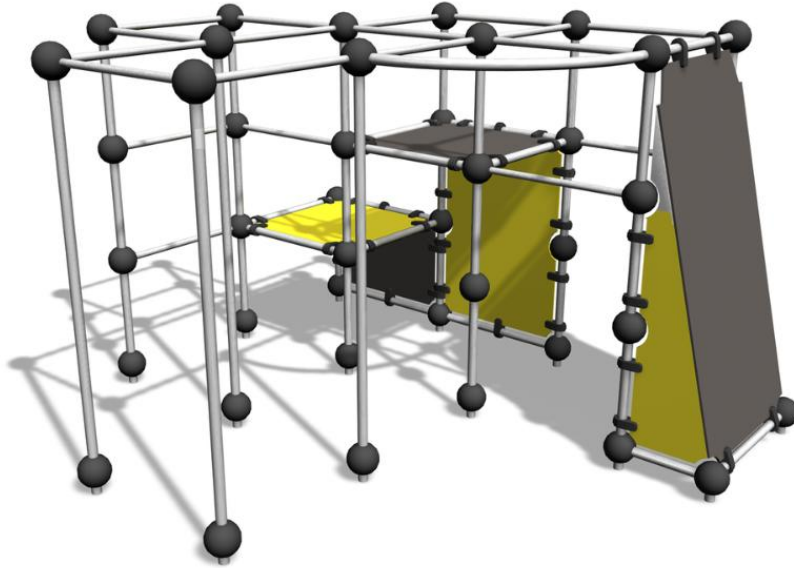

# SPIDER CAGE M

Parkour frame that is perfect for wall runs and underbars. The frame holds two platforms at different heights (960 mm and 1,745 mm), a 2600 mm high leaning wall and hanging bars. There are sections for hanging, climbing over, passing under and jumping. Challenging climbing and hanging sections also for children. Even advanced parkour enthusiasts will be able to challenge their abilities here. Suitable also for school yards, to offer teens a hangout spot with street cred.

User age	10
Number of users	10
Product length, mm	4110
Product width, mm	3520
Product height, mm	2600
Impact area, m <sup>2</sup>	49
Falling space, m <sup>2</sup>	48.7
Height required, mm	4030
Max. free fall height, mm	2530
Safety info	EN 1176-1 TÜV
Installation time (for 1), H	29
Foundation options	Deep mounting Surface mounting