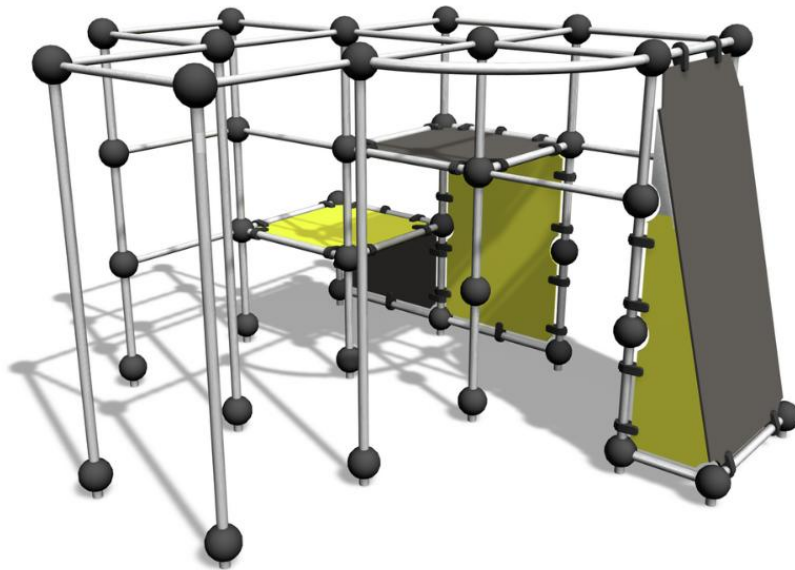

SPIDER CAGE M

Parkour frame that is perfect for wall runs and underbars. The frame holds two platforms at different heights (960 mm and 1,745 mm), a 2600 mm high leaning wall and hanging bars. There are sections for hanging, climbing over, passing under and jumping. Challenging climbing and hanging sections also for children. Even advanced parkour enthusiasts will be able to challenge their abilities here. Suitable also for school yards, to offer teens a hangout spot with street cred. The Cloxx Parkour products conform to the European Standard for Playground equipment EN 1176, so they are suitable for schoolyards and playgrounds.

User age	10
Number of users	10
Product length, mm	4110
Product width, mm	3520
Product height, mm	2600
Impact area, m ²	49
Falling space, m ²	48.7
Height required, mm	4400
Max. free fall height, mm	2530
Safety info	EN 1176-1 TÜV
Installation time (for 1), H	29
Foundation options	deep_mounting surface_mounting
Metal	
Colour of walls and HPL	