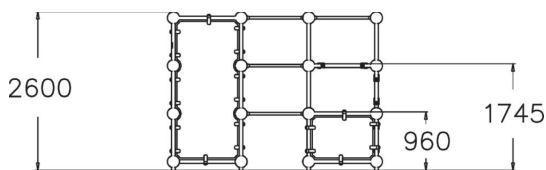

220523

SPIDER CAGE M

Parkour frame that is perfect for wall runs and underbars. The frame holds two platforms at different heights (960 mm and 1,745 mm), a 2,600 mm high wall and hanging bars. There are sections for hanging, climbing over, passing under and jumping. Challenging climbing and hanging sections also for children. Even advanced parkour enthusiasts will be able to challenge their abilities here. Suitable also for school yards, to offer teens a hangout spot with street cred. The Cloxx Parkour products conform to the European Standard for Playground equipment EN 1176, so they are suitable for schoolyards and playgrounds.

User age	10+
Number of users	10
Product length, mm	3520
Product width, mm	3520
Product height, mm	2600
Impact area, m ²	45.4
Falling space, m ²	45.4
Height required, mm	4400
Max. free fall height, mm	2530
Safety info	EN 1176-1 TÜV
Installation time (for 1), H	31
Foundation options	Deep mounting Surface mounting
Colour of walls and HPL	