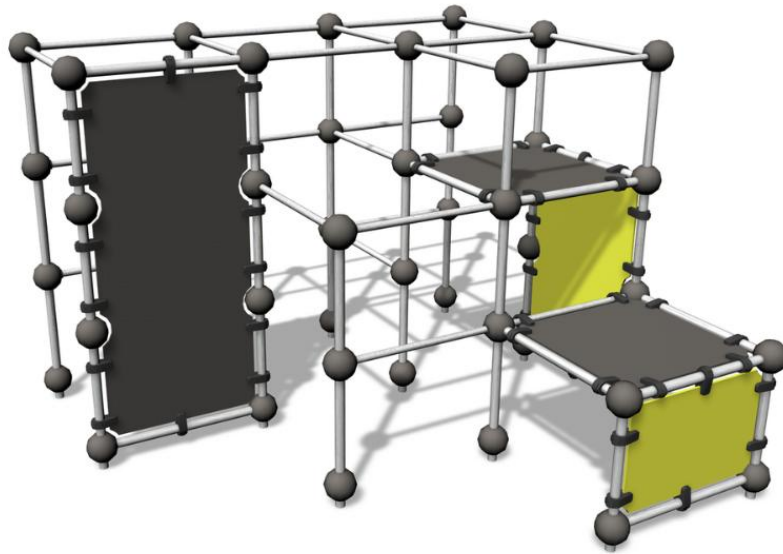

220523

SPIDER CAGE M

Parkour frame that is perfect for wall runs and underbars. The frame holds two platforms at different heights (960 mm and 1,745 mm), a 2,600 mm high wall and hanging bars. There are sections for hanging, climbing over, passing under and jumping. Challenging climbing and hanging sections also for children. Even advanced parkour enthusiasts will be able to challenge their abilities here. Suitable also for school yards, to offer teens a hangout spot with street cred. The Cloxx Parkour products conform to the European Standard for Playground equipment EN 1176, so they are suitable for schoolyards and playgrounds.

User age	10+
Number of users	10
Product length, mm	3520
Product width, mm	3520
Product height, mm	2600
Impact area, m ²	45.4
Falling space, m ²	45.4
Height required, mm	4400
Max. free fall height, mm	2530
Safety info	EN 1176-1 TÜV
Installation time (for 1), H	31
Foundation options	Deep mounting Surface mounting
Colour of walls and HPL	