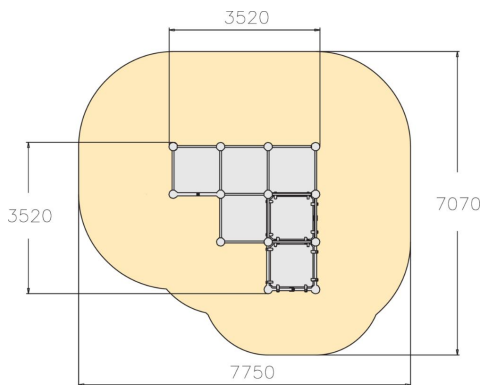

220523

SPIDER CAGE M

Parkour frame that is perfect for wall runs and underbars. The frame holds two platforms at different heights (960 mm and 1,745 mm), a 2,600 mm high wall and hanging bars. There are sections for hanging, climbing over, passing under and jumping. Challenging climbing and hanging sections also for children. Even advanced parkour enthusiasts will be able to challenge their abilities here. Suitable also for school yards, to offer teens a hangout spot with street cred. The Cloxx Parkour products conform to the European Standard for Playground equipment EN 1176, so they are suitable for schoolyards and playgrounds.

User age	10+
Number of users	10
Product length, mm	3520
Product width, mm	3520
Product height, mm	2600
Impact area, m ²	45.4
Falling space, m ²	45.4
Height required, mm	4400
Max. free fall height, mm	2530
Safety info	EN 1176-1 TÜV
Installation time (for 1), H	31
Foundation options	Deep mounting Surface mounting
Colour of walls and HPL	