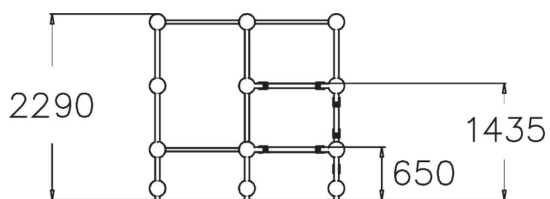

220520

SPIDER CAGE S

Parkour frame that is perfect for wall runs and underbars. The frame holds two platforms at different heights (650 mm and 1,435 mm), a wall and hanging bars. There are sections for hanging, climbing over, passing under and jumping. Challenging climbing and hanging sections also for children.

User age	6
Number of users	7
Product length, mm	2420
Product width, mm	2420
Product height, mm	2290
Impact area, m ²	30.4
Height required, mm	4090
Max. free fall height, mm	2210
Safety info	EN 1176-1 TÜV
Installation time (for 1), H	18
Foundation options	Deep mounting Surface mounting