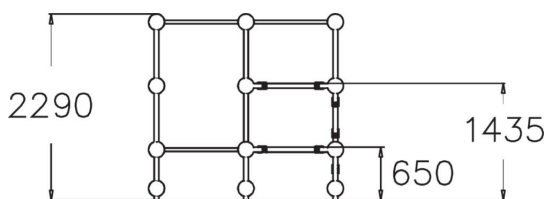

# SPIDER CAGE S

Parkour frame that is perfect for wall runs and underbars. The frame holds two platforms at different heights (650 mm and 1,435 mm), a wall and hanging bars. There are sections for hanging, climbing over, passing under and jumping. Challenging climbing and hanging sections also for children. The Cloxx Parkour products conform to the European Standard for Playground equipment EN 1176, so they are suitable for schoolyards and playgrounds.

User age	6
Number of users	7
Product length, mm	2420
Product width, mm	2420
Product height, mm	2290
Impact area, m <sup>2</sup>	30.4
Falling space, m <sup>2</sup>	30.4
Height required, mm	4090
Max. free fall height, mm	2210
Safety info	EN 1176-1 TÜV
Installation time (for 1), H	18
Foundation options	deep_mounting surface_mounting
Metal	
Colour of walls and HPL	