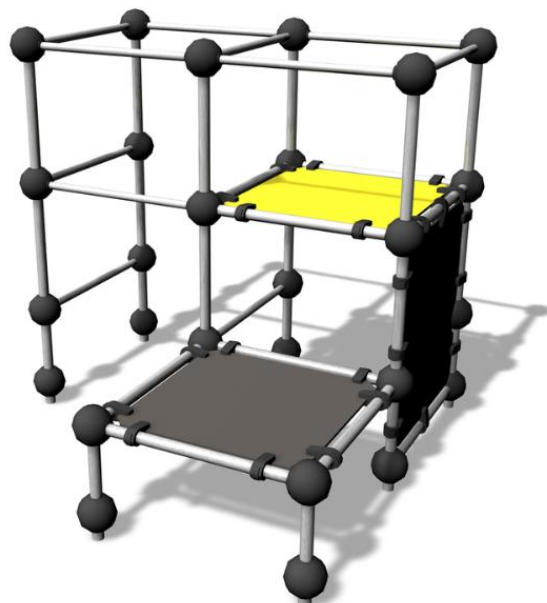

220520

SPIDER CAGE S

Parkour frame that is perfect for wall runs and underbars. The frame holds two platforms at different heights (650 mm and 1,435 mm), a wall and hanging bars. There are sections for hanging, climbing over, passing under and jumping. Challenging climbing and hanging sections also for children.

User age	6
Number of users	7
Product length, mm	2420
Product width, mm	2420
Product height, mm	2290
Impact area, m ²	30.4
Height required, mm	4090
Max. free fall height, mm	2210
Safety info	EN 1176-1 TÜV
Installation time (for 1), H	18
Foundation options	Deep mounting Surface mounting