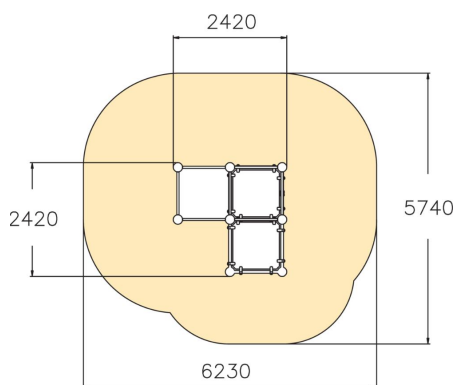

220520

SPIDER CAGE S

Parkour frame that is perfect for wall runs and underbars. The frame holds two platforms at different heights (650 mm and 1,435 mm), a wall and hanging bars. There are sections for hanging, climbing over, passing under and jumping. Challenging climbing and hanging sections also for children.

User age	6
Number of users	7
Product length, mm	2420
Product width, mm	2420
Product height, mm	2290
Impact area, m ²	30.4
Height required, mm	4090
Max. free fall height, mm	2210
Safety info	EN 1176-1 TÜV
Installation time (for 1), H	18
Foundation options	Deep mounting Surface mounting