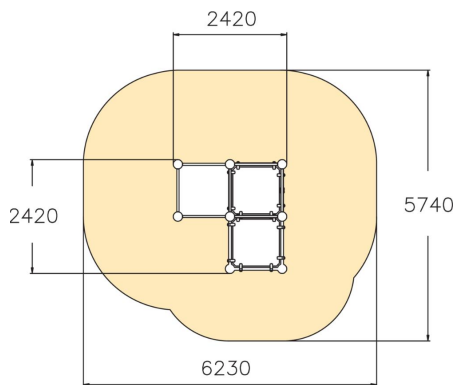

# SPIDER CAGE S

Parkour frame that is perfect for wall runs and underbars. The frame holds two platforms at different heights (650 mm and 1,435 mm), a wall and hanging bars. There are sections for hanging, climbing over, passing under and jumping. Challenging climbing and hanging sections also for children. The Cloxx Parkour products conform to the European Standard for Playground equipment EN 1176, so they are suitable for schoolyards and playgrounds.

User age	6
Number of users	7
Product length, mm	2420
Product width, mm	2420
Product height, mm	2290
Impact area, m <sup>2</sup>	30.4
Falling space, m <sup>2</sup>	30.4
Height required, mm	4090
Max. free fall height, mm	2210
Safety info	EN 1176-1 TÜV
Installation time (for 1), H	18
Foundation options	deep_mounting surface_mounting
Metal	
Colour of walls and HPL	