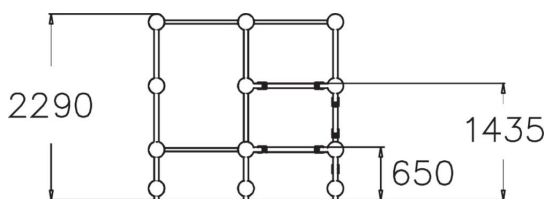

220520

SPIDER CAGE S

Parkour frame that is perfect for wall runs and underbars. The frame holds two platforms at different heights (650 mm and 1,435 mm), a wall and hanging bars. There are sections for hanging, climbing over, passing under and jumping. Challenging climbing and hanging sections also for children. The Cloxx Parkour products conform to the European Standard for Playground equipment EN 1176, so they are suitable for schoolyards and playgrounds.

| | |
|-------------------------------|-----------------------------------|
| User age | 6 |
| Number of users | 7 |
| Product length, mm | 2420 |
| Product width, mm | 2420 |
| Product height, mm | 2290 |
| Impact area, m ² | 30.4 |
| Falling space, m ² | 30.4 |
| Height required, mm | 4090 |
| Max. free fall height, mm | 2210 |
| Safety info | EN 1176-1 TÜV |
| Installation time (for 1), H | 18 |
| Foundation options | deep_mounting surface_mounting |
| Metal | |
| Colour of walls and HPL | |