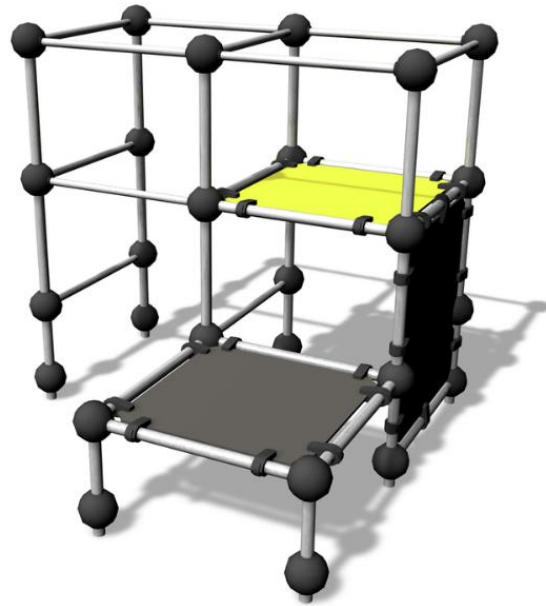

220520

SPIDER CAGE S

Parkour frame that is perfect for wall runs and underbars. The frame holds two platforms at different heights (650 mm and 1,435 mm), a wall and hanging bars. There are sections for hanging, climbing over, passing under and jumping. Challenging climbing and hanging sections also for children. The Cloxx Parkour products conform to the European Standard for Playground equipment EN 1176, so they are suitable for schoolyards and playgrounds.

| | |
|-------------------------------|-----------------------------------|
| User age | 6 |
| Number of users | 7 |
| Product length, mm | 2420 |
| Product width, mm | 2420 |
| Product height, mm | 2290 |
| Impact area, m ² | 30.4 |
| Falling space, m ² | 30.4 |
| Height required, mm | 4090 |
| Max. free fall height, mm | 2210 |
| Safety info | EN 1176-1 TÜV |
| Installation time (for 1), H | 18 |
| Foundation options | deep_mounting surface_mounting |
| Metal | |
| Colour of walls and HPL | |