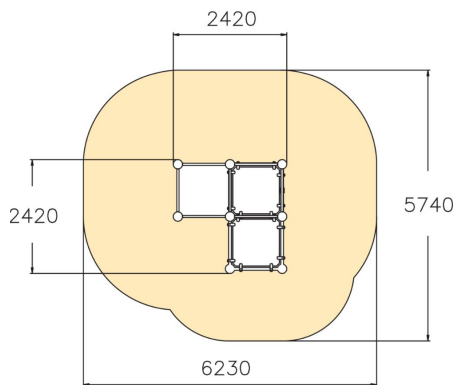

220520

SPIDER CAGE S

Parkour frame that is perfect for wall runs and underbars. The frame holds two platforms at different heights (650 mm and 1,435 mm), a wall and hanging bars. There are sections for hanging, climbing over, passing under and jumping. Challenging climbing and hanging sections also for children. The Cloxx Parkour products conform to the European Standard for Playground equipment EN 1176, so they are suitable for schoolyards and playgrounds.

| | |
|-------------------------------|-----------------------------------|
| User age | 6 |
| Number of users | 7 |
| Product length, mm | 2420 |
| Product width, mm | 2420 |
| Product height, mm | 2290 |
| Impact area, m ² | 30.4 |
| Falling space, m ² | 30.4 |
| Height required, mm | 4090 |
| Max. free fall height, mm | 2210 |
| Safety info | EN 1176-1 TÜV |
| Installation time (for 1), H | 18 |
| Foundation options | deep_mounting surface_mounting |
| Metal | |
| Colour of walls and HPL | |