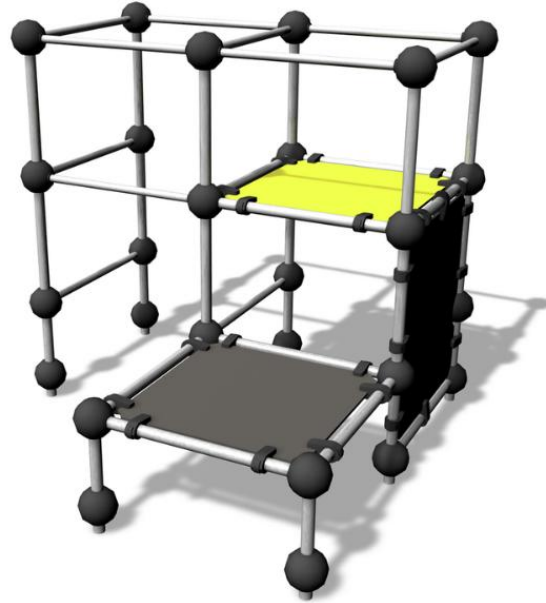

220520

# SPIDER CAGE S

Parkour frame that is perfect for wall runs and underbars. The frame holds two platforms at different heights (650 mm and 1,435 mm), a wall and hanging bars. There are sections for hanging, climbing over, passing under and jumping. Challenging climbing and hanging sections also for children. The Cloxx Parkour products conform to the European Standard for Playground equipment EN 1176, so they are suitable for schoolyards and playgrounds.

User age	6
Number of users	7
Product length, mm	2420
Product width, mm	2420
Product height, mm	2290
Impact area, m <sup>2</sup>	30.4
Falling space, m <sup>2</sup>	30.4
Height required, mm	4090
Max. free fall height, mm	2210
Safety info	EN 1176-1 TÜV
Installation time (for 1), H	18
Foundation options	deep_mounting surface_mounting
Metal	
Colour of walls and HPL	