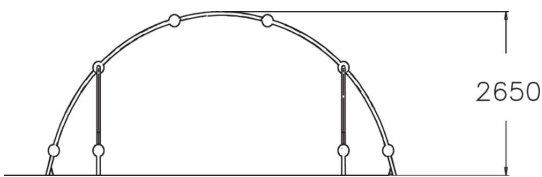

GIBBONSWING L

Multifunctional frame for hanging and other parkour moves. The set comprises two curved monkey bar sections. The bar height is 2,650 mm. It can also be used for jumping over or weaving through. The frame can also be used to practise the cat crawl. This product is particularly suitable for parks used by advanced parkour enthusiasts. The Cloxx Parkour products conform to the European Standard for Playground equipment EN 1176, so they are suitable for schoolyards and playgrounds

User age	6+
Number of users	30
Product length, mm	5660
Product width, mm	6090
Product height, mm	2650
Impact area, m ²	44.4
Falling space, m ²	44.4
Height required, mm	4450
Max. free fall height, mm	2650
Safety info	EN 1176-1 TÜV
Installation time (for 1), H	12
Foundation options	deep_mounting surface_mounting