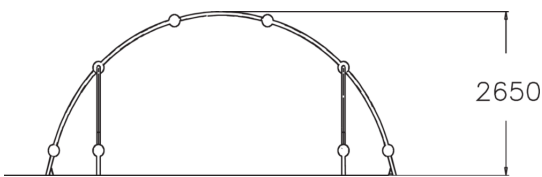

GIBBONSWING L

Multifunctional frame for hanging and other parkour moves. The set comprises two curved monkey bar sections. The bar height is 2,650 mm. It can also be used for jumping over or weaving through. The frame can also be used to practise the cat crawl. This product is particularly suitable for parks used by advanced parkour enthusiasts. The Cloxx Parkour products conform to the European Standard for Playground equipment EN 1176, so they are suitable for schoolyards and playgrounds

User age	6+
Number of users	30
Product length, mm	5660
Product width, mm	6090
Product height, mm	2650
Impact area, m ²	44.4
Falling space, m ²	44.4
Height required, mm	4450
Max. free fall height, mm	2650
Safety info	EN 1176-1 TÜV
Installation time (for 1), H	12
Foundation options	deep_mounting surface_mounting