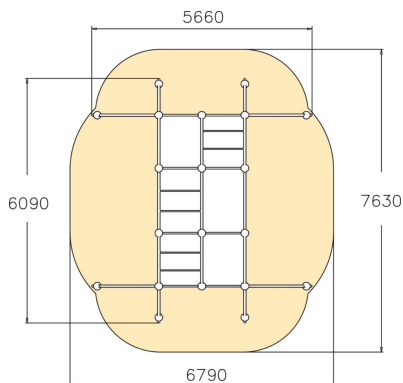

GIBBONSWING L

Multifunctional frame for hanging and other parkour moves. The set comprises two curved monkey bar sections. The bar height is 2,650 mm. It can also be used for jumping over or weaving through. The frame can also be used to practise the cat crawl. This product is particularly suitable for parks used by advanced parkour enthusiasts. The Cloxx Parkour products conform to the European Standard for Playground equipment EN 1176, so they are suitable for schoolyards and playgrounds

User age	6+
Number of users	30
Product length, mm	5660
Product width, mm	6090
Product height, mm	2650
Impact area, m ²	44.4
Falling space, m ²	44.4
Height required, mm	4450
Max. free fall height, mm	2650
Safety info	EN 1176-1 TÜV
Installation time (for 1), H	12
Foundation options	deep_mounting surface_mounting