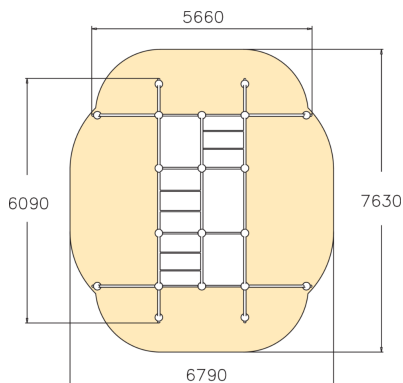

GIBBONSWING L

Multifunctional frame for hanging and other parkour moves. The set comprises two curved monkey bar sections. The bar height is 2,650 mm. It can also be used for jumping over or weaving through. The frame can also be used to practise the cat crawl. This product is particularly suitable for parks used by advanced parkour enthusiasts. The Cloxx Parkour products conform to the European Standard for Playground equipment EN 1176, so they are suitable for schoolyards and playgrounds

User age	6+
Number of users	30
Product length, mm	5660
Product width, mm	6090
Product height, mm	2650
Impact area, m ²	44.4
Falling space, m ²	44.4
Height required, mm	4450
Max. free fall height, mm	2650
Safety info	EN 1176-1 TÜV
Installation time (for 1), H	12
Foundation options	deep_mounting surface_mounting