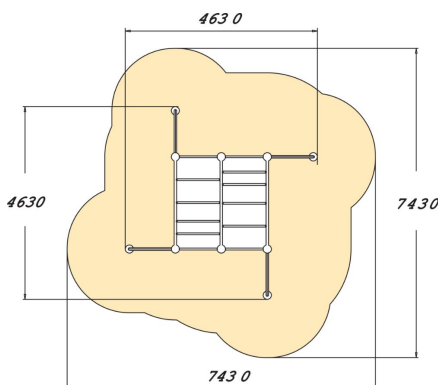

GIBBONSWING M

Multifunctional frame for hanging and other parkour moves. It comprises four curved supports joined by monkey bars. The bar heights are 1,750 mm and 2,230 mm. It can also be used for jumping over or weaving through. The bars can be reached by children. The hanging bars at different heights provide challenges for children and teens of different ages. This is a cost-effective product that is perfect for school yards, among other places.

User age	6
Number of users	20
Product length, mm	4630
Product width, mm	4630
Product height, mm	2300
Impact area, m ²	39.5
Falling space, m ²	39.5
Height required, mm	3730
Max. free fall height, mm	2230
Safety info	EN 1176-1 TÜV
Installation time (for 1), H	20
Foundation options	Deep mounting Surface mounting