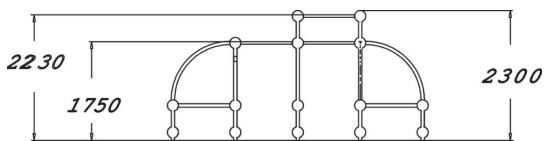

GIBBONSWING M

Multifunctional frame for hanging and other parkour moves. It comprises four curved supports joined by monkey bars. The bar heights are 1,750 mm and 2,230 mm. It can also be used for jumping over or weaving through. The bars can be reached by children. The hanging bars at different heights provide challenges for children and teens of different ages. This is a cost-effective product that is perfect for school yards, among other places.

User age	6
Number of users	20
Product length, mm	4630
Product width, mm	4630
Product height, mm	2300
Impact area, m ²	39.5
Falling space, m ²	39.5
Height required, mm	3730
Max. free fall height, mm	2230
Safety info	EN 1176-1 TÜV
Installation time (for 1), H	20
Foundation options	Deep mounting Surface mounting