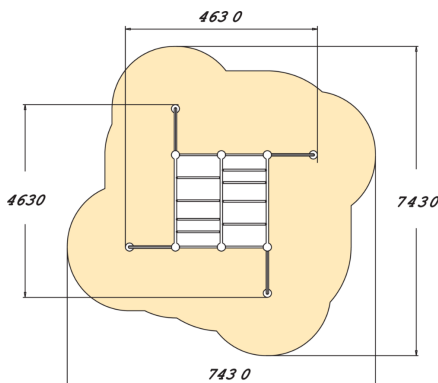

# GIBBONSWING M

Multifunctional frame for hanging and other parkour moves. It comprises four curved supports joined by monkey bars. The bar heights are 1,750 mm and 2,230 mm. It can also be used for jumping over or weaving through. The bars can be reached by children. The hanging bars at different heights provide challenges for children and teens of different ages. This is a cost-effective product that is perfect for school yards, among other places.

User age	6
Number of users	20
Product length, mm	4630
Product width, mm	4630
Product height, mm	2300
Impact area, m <sup>2</sup>	39.5
Falling space, m <sup>2</sup>	39.5
Height required, mm	3730
Max. free fall height, mm	2230
Safety info	EN 1176-1 TÜV
Installation time (for 1), H	20
Foundation options	deep_mounting surface_mounting