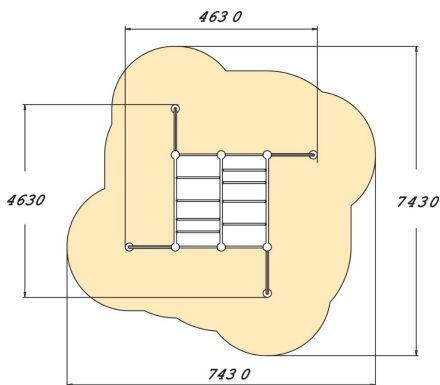

# GIBBONSWING M

Multifunctional frame for hanging and other parkour moves. It comprises four curved supports joined by monkey bars. The bar heights are 1,750 mm and 2,230 mm. It can also be used for jumping over or weaving through. The bars can be reached by children. The hanging bars at different heights provide challenges for children and teens of different ages. This is a cost-effective product that is perfect for school yards, among other places.

User age	6
Number of users	20
Product length, mm	4630
Product width, mm	4630
Product height, mm	2300
Impact area, m <sup>2</sup>	39.5
Falling space, m <sup>2</sup>	39.5
Height required, mm	3730
Max. free fall height, mm	2230
Safety info	EN 1176-1 TÜV
Installation time (for 1), H	20
Foundation options	Deep mounting Surface mounting