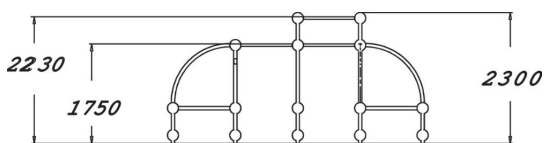

# GIBBONSWING M

Multifunctional frame for hanging and other parkour moves. It comprises four curved supports joined by monkey bars. The bar heights are 1,750 mm and 2,230 mm. It can also be used for jumping over or weaving through. The bars can be reached by children. The hanging bars at different heights provide challenges for children and teens of different ages. This is a cost-effective product that is perfect for school yards, among other places.

User age	6
Number of users	20
Product length, mm	4630
Product width, mm	4630
Product height, mm	2300
Impact area, m <sup>2</sup>	39.5
Falling space, m <sup>2</sup>	39.5
Height required, mm	3730
Max. free fall height, mm	2230
Safety info	EN 1176-1 TÜV
Installation time (for 1), H	20
Foundation options	Deep mounting Surface mounting