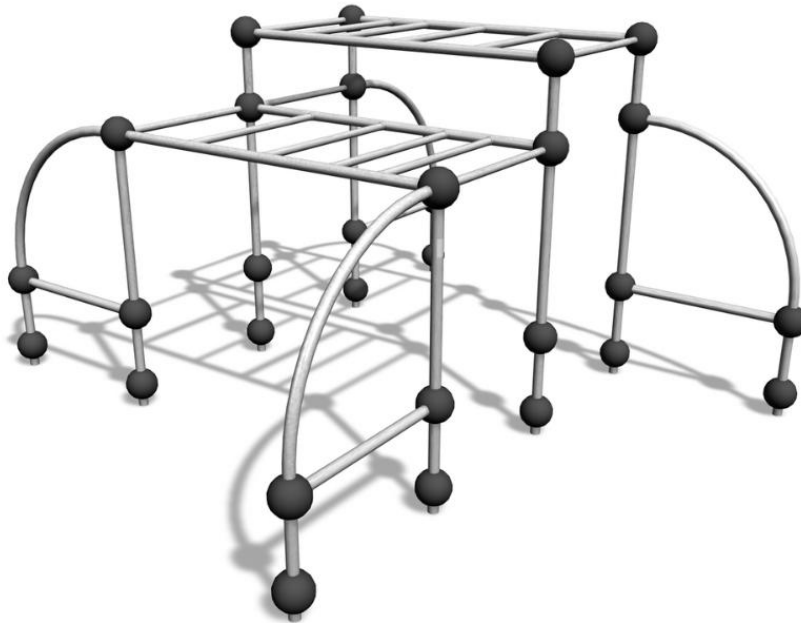

# GIBBONSWING M

Multifunctional frame for hanging and other parkour moves. It comprises four curved supports joined by monkey bars. The bar heights are 1,750 mm and 2,230 mm. It can also be used for jumping over or weaving through. The bars can be reached by children. The hanging bars at different heights provide challenges for children and teens of different ages. This is a cost-effective product that is perfect for school yards, among other places.

User age	6
Number of users	20
Product length, mm	4630
Product width, mm	4630
Product height, mm	2300
Impact area, m <sup>2</sup>	39.5
Falling space, m <sup>2</sup>	39.5
Height required, mm	3730
Max. free fall height, mm	2230
Safety info	EN 1176-1 TÜV
Installation time (for 1), H	20
Foundation options	Deep mounting Surface mounting