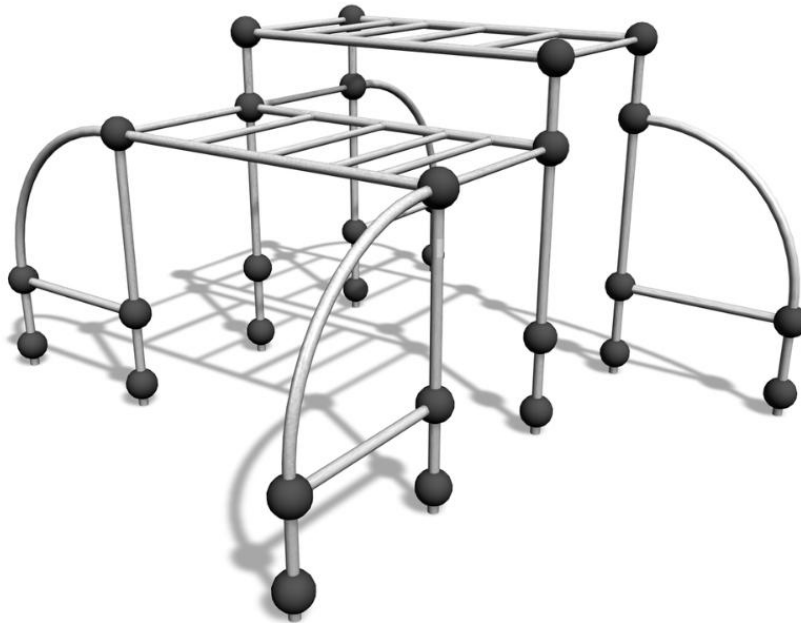

GIBBONSWING M

Multifunctional frame for hanging and other parkour moves. It comprises four curved supports joined by monkey bars. The bar heights are 1,750 mm and 2,230 mm. It can also be used for jumping over or weaving through. The bars can be reached by children. The hanging bars at different heights provide challenges for children and teens of different ages. This is a cost-effective product that is perfect for school yards, among other places.

User age	6
Number of users	20
Product length, mm	4630
Product width, mm	4630
Product height, mm	2300
Impact area, m ²	39.5
Falling space, m ²	39.5
Height required, mm	3730
Max. free fall height, mm	2230
Safety info	EN 1176-1 TÜV
Installation time (for 1), H	20
Foundation options	Deep mounting Surface mounting