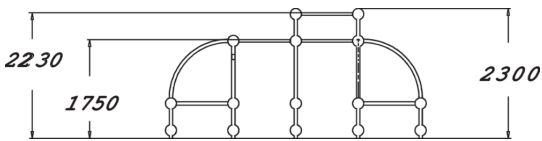

# GIBBONSWING M

Multifunctional frame for hanging and other parkour moves. It comprises four curved supports joined by monkey bars. The bar heights are 1,750 mm and 2,230 mm. It can also be used for jumping over or weaving through. The bars can be reached by children. The hanging bars at different heights provide challenges for children and teens of different ages. This is a cost-effective product that is perfect for school yards, among other places.

User age	6
Number of users	20
Product length, mm	4630
Product width, mm	4630
Product height, mm	2300
Impact area, m <sup>2</sup>	39.5
Falling space, m <sup>2</sup>	39.5
Height required, mm	3730
Max. free fall height, mm	2230
Safety info	EN 1176-1 TÜV
Installation time (for 1), H	20
Foundation options	deep_mounting surface_mounting