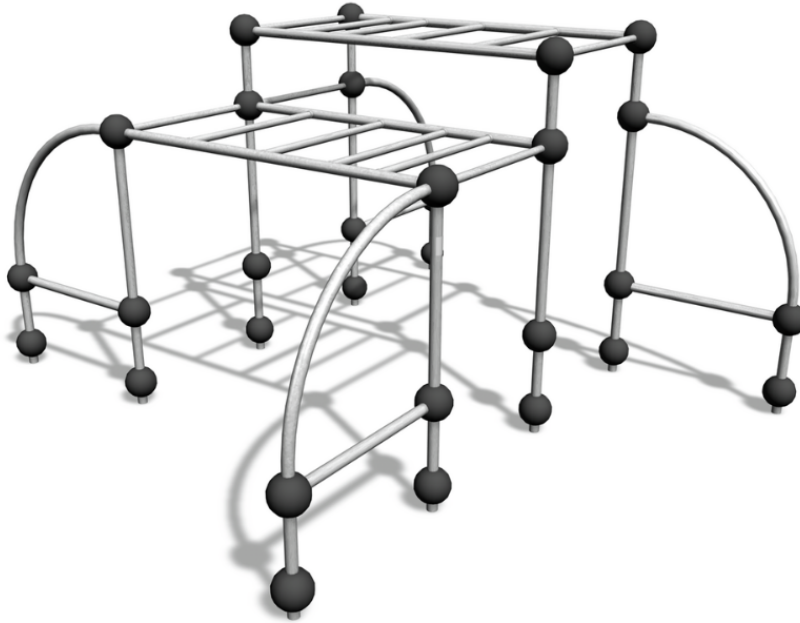

# GIBBONSWING M

Multifunctional frame for hanging and other parkour moves. It comprises four curved supports joined by monkey bars. The bar heights are 1,750 mm and 2,230 mm. It can also be used for jumping over or weaving through. The bars can be reached by children. The hanging bars at different heights provide challenges for children and teens of different ages. This is a cost-effective product that is perfect for school yards, among other places.

User age	6
Number of users	20
Product length, mm	4630
Product width, mm	4630
Product height, mm	2300
Impact area, m <sup>2</sup>	39.5
Falling space, m <sup>2</sup>	39.5
Height required, mm	3730
Max. free fall height, mm	2230
Safety info	EN 1176-1 TÜV
Installation time (for 1), H	20
Foundation options	deep_mounting surface_mounting