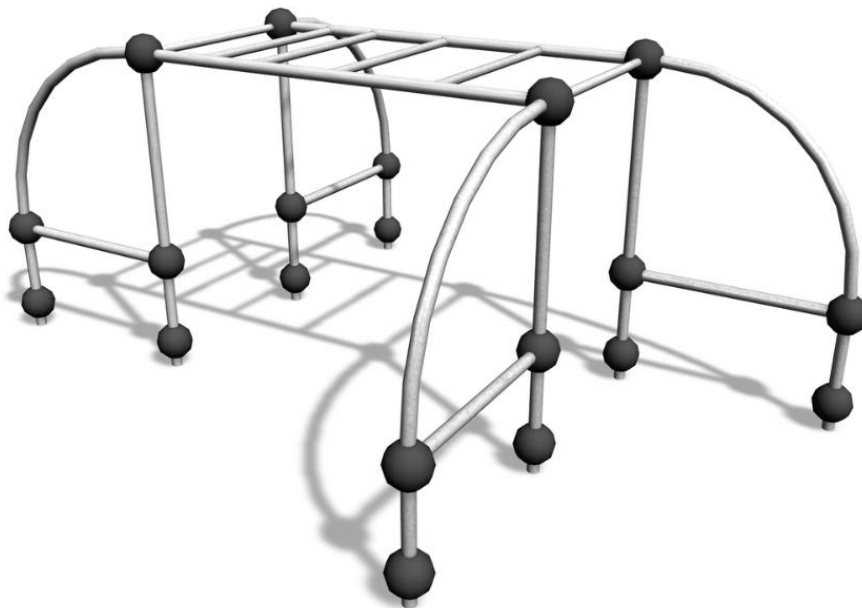

GIBBONSWING S

Multifunctional frame for hanging and other parkour moves. It comprises four curved supports joined by monkey bars. The total height is 1,830 mm. It can also be used for jumping over or weaving through. The bars can be reached by children. The Cloxx Parkour products conform to the European Standard for Playground equipment EN 1176, so they are suitable for schoolyards and playgrounds.

User age	6
Number of users	10
Product length, mm	4630
Product width, mm	3520
Product height, mm	1830
Impact area, m ²	31.9
Falling space, m ²	31.9
Height required, mm	3630
Max. free fall height, mm	1760
Safety info	EN 1176-1 TÜV
Installation time (for 1), H	13
Foundation options	deep_mounting surface_mounting