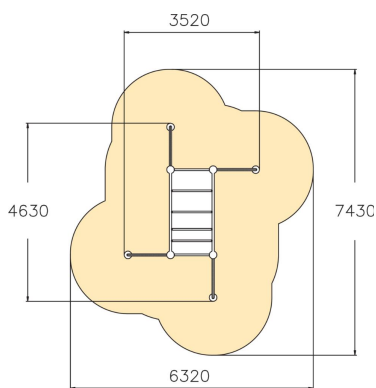

GIBBONSWING S

Multifunctional frame for hanging and other parkour moves. It comprises four curved supports joined by monkey bars. The total height is 1,830 mm. It can also be used for jumping over or weaving through. The bars can be reached by children. The Cloxx Parkour products conform to the European Standard for Playground equipment EN 1176, so they are suitable for schoolyards and playgrounds.

User age	6
Number of users	10
Product length, mm	4630
Product width, mm	3520
Product height, mm	1830
Impact area, m ²	31.9
Falling space, m ²	31.9
Height required, mm	3630
Max. free fall height, mm	1760
Safety info	EN 1176-1 TÜV
Installation time (for 1), H	13
Foundation options	deep_mounting surface_mounting