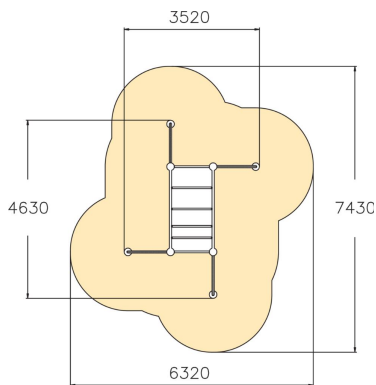

GIBBONSWING S

Multifunctional frame for hanging and other parkour moves. It comprises four curved supports joined by monkey bars. The total height is 1,830 mm. It can also be used for jumping over or weaving through. The bars can be reached by children. The Cloxx Parkour products conform to the European Standard for Playground equipment EN 1176, so they are suitable for schoolyards and playgrounds.

User age	6
Number of users	10
Product length, mm	4630
Product width, mm	3520
Product height, mm	1830
Impact area, m ²	31.9
Falling space, m ²	31.9
Height required, mm	3630
Max. free fall height, mm	1760
Safety info	EN 1176-1 TÜV
Installation time (for 1), H	13
Foundation options	deep_mounting surface_mounting