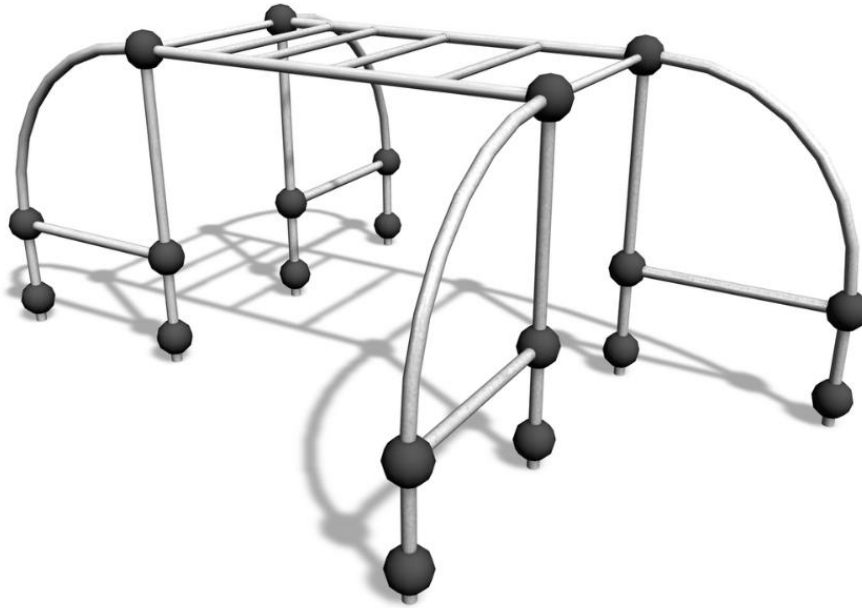

GIBBONSWING S

Multifunctional frame for hanging and other parkour moves. It comprises four curved supports joined by monkey bars. The total height is 1,830 mm. It can also be used for jumping over or weaving through. The bars can be reached by children. The Cloxx Parkour products conform to the European Standard for Playground equipment EN 1176, so they are suitable for schoolyards and playgrounds.

User age	6
Number of users	10
Product length, mm	4630
Product width, mm	3520
Product height, mm	1830
Impact area, m ²	31.9
Falling space, m ²	31.9
Height required, mm	3630
Max. free fall height, mm	1760
Safety info	EN 1176-1 TÜV
Installation time (for 1), H	13
Foundation options	deep_mounting surface_mounting