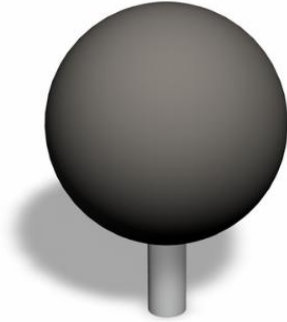

PRECISION BALL (GRAY)

The Ball is perfect for precision jumping and as a launching and landing spot. The surface is non-slip, even when wet. The Cloxx Parkour products conform to the European Standard for Playground equipment EN 1176, so they are suitable for schoolyards and playgrounds.