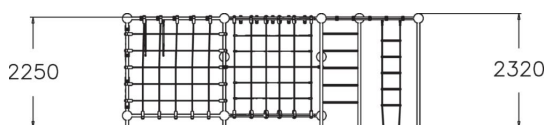

Uranium is a 2,250 mm tall, exciting climbing frame with a large number of different usage options. The climbing towers can be accessed by either a straight or a twisty climbing net, a climbing wall, a ladder or a rope ladder. There are rings and a trapeze bar for hanging and swinging, as well as a monkey bar section for access between the towers. Uranium can fit several children at one time, which makes for social play. Older kids love to spend time on the top beam. The frame is made of a hot-dip galvanised steel tube measuring 60 mm in diameter.

User age	3+
Number of users	20
Product length, mm	6200
Product width, mm	2240
Product height, mm	2320
Impact area, m ²	56.7
Falling space, m ²	56.7
Height required, mm	3750
Max. free fall height, mm	2250
Safety info	EN 1176-1 TÜV
Installation time (for 1), H	40
Foundation options	deep_mounting surface_mounting
Colour of walls and HPL	