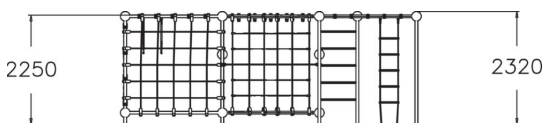

Uranium is a 2,250 mm tall, exciting climbing frame with a large number of different usage options. The climbing towers can be accessed by either a straight or a twisty climbing net, a climbing wall, a ladder or a rope ladder. There are rings and a trapeze bar for hanging and swinging, as well as a monkey bar section for access between the towers. Uranium can fit several children at one time, which makes for social play. Older kids love to spend time on the top beam. The frame is made of a hot-dip galvanised steel tube measuring 60 mm in diameter.

User age	3+
Number of users	20
Product length, mm	6200
Product width, mm	2240
Product height, mm	2320
Impact area, m ²	56.7
Falling space, m ²	56.7
Height required, mm	3750
Max. free fall height, mm	2250
Safety info	EN 1176-1 TÜV
Installation time (for 1), H	40
Foundation options	deep_mounting surface_mounting
Colour of walls and HPL	