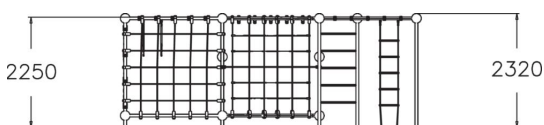

Uranium is a 2,250 mm tall, exciting climbing frame with a large number of different usage options. The climbing towers can be accessed by either a straight or a twisty climbing net, a climbing wall, a ladder or a rope ladder. There are rings and a trapeze bar for hanging and swinging, as well as a monkey bar section for access between the towers. Uranium can fit several children at one time, which makes for social play. Older kids love to spend time on the top beam. The frame is made of a hot-dip galvanised steel tube measuring 60 mm in diameter.

User age	3+
Number of users	20
Product length, mm	6200
Product width, mm	2240
Product height, mm	2320
Impact area, m ²	56.7
Falling space, m ²	56.7
Height required, mm	3750
Max. free fall height, mm	2250
Safety info	EN 1176-1 TÜV
Installation time (for 1), H	40
Foundation options	deep_mounting surface_mounting
Colour of walls and HPL	