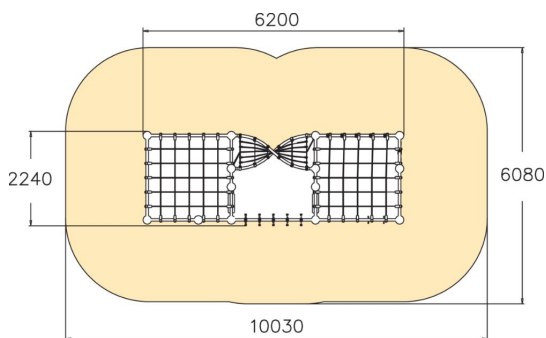

Uranium is a 2,250 mm tall, exciting climbing frame with a large number of different usage options. The climbing towers can be accessed by either a straight or a twisty climbing net, a climbing wall, a ladder or a rope ladder. There are rings and a trapeze bar for hanging and swinging, as well as a monkey bar section for access between the towers. Uranium can fit several children at one time, which makes for social play. Older kids love to spend time on the top beam. The frame is made of a hot-dip galvanised steel tube measuring 60 mm in diameter.

User age	3+
Number of users	20
Product length, mm	6200
Product width, mm	2240
Product height, mm	2320
Impact area, m ²	56.7
Falling space, m ²	56.7
Height required, mm	3750
Max. free fall height, mm	2250
Safety info	EN 1176-1 TÜV
Installation time (for 1), H	40
Foundation options	deep_mounting surface_mounting
Colour of walls and HPL	