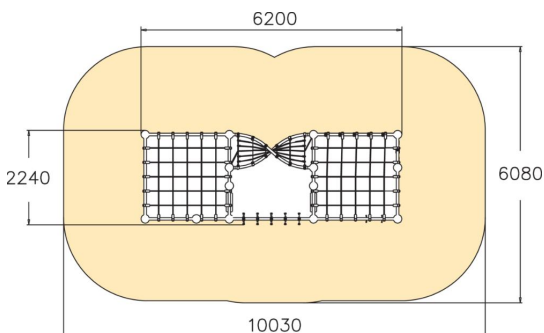

Uranium is a 2,250 mm tall, exciting climbing frame with a large number of different usage options. The climbing towers can be accessed by either a straight or a twisty climbing net, a climbing wall, a ladder or a rope ladder. There are rings and a trapeze bar for hanging and swinging, as well as a monkey bar section for access between the towers. Uranium can fit several children at one time, which makes for social play. Older kids love to spend time on the top beam. The frame is made of a hot-dip galvanised steel tube measuring 60 mm in diameter.

User age	3+
Number of users	20
Product length, mm	6200
Product width, mm	2240
Product height, mm	2320
Impact area, m ²	56.7
Falling space, m ²	56.7
Height required, mm	3750
Max. free fall height, mm	2250
Safety info	EN 1176-1 TÜV
Installation time (for 1), H	40
Foundation options	deep_mounting surface_mounting
Colour of walls and HPL	