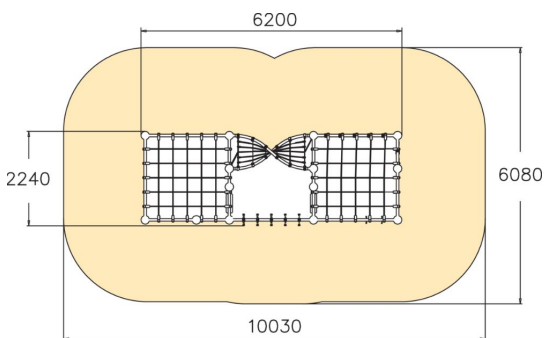

Uranium is a 2,250 mm tall, exciting climbing frame with a large number of different usage options. The climbing towers can be accessed by either a straight or a twisty climbing net, a climbing wall, a ladder or a rope ladder. There are rings and a trapeze bar for hanging and swinging, as well as a monkey bar section for access between the towers. Uranium can fit several children at one time, which makes for social play. Older kids love to spend time on the top beam. The frame is made of a hot-dip galvanised steel tube measuring 60 mm in diameter.

User age	3+
Number of users	20
Product length, mm	6200
Product width, mm	2240
Product height, mm	2320
Impact area, m ²	56.7
Falling space, m ²	56.7
Height required, mm	3750
Max. free fall height, mm	2250
Safety info	EN 1176-1 TÜV
Installation time (for 1), H	40
Foundation options	deep_mounting surface_mounting
Colour of walls and HPL	