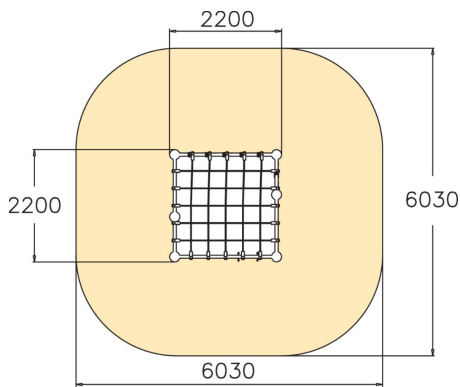

Niobium is a 2,250 mm high climbing tower. Access is via a climbing net or a climbing wall. Kids enjoy hanging and sitting on the net. A fun addition is the hanging trapeze bar for swinging and acrobatics. The various functions work together to develop the children's strength, sense of balance and spatial perception.

User age	4+
Number of users	9
Product length, mm	2200
Product width, mm	2200
Product height, mm	2320
Impact area, m <sup>2</sup>	32.9
Falling space, m <sup>2</sup>	32.9
Height required, mm	3750
Max. free fall height, mm	2250
Safety info	EN 1176-1 TÜV
Installation time (for 1), H	17
Foundation options	Deep mounting Surface mounting
Colour of walls and HPL	