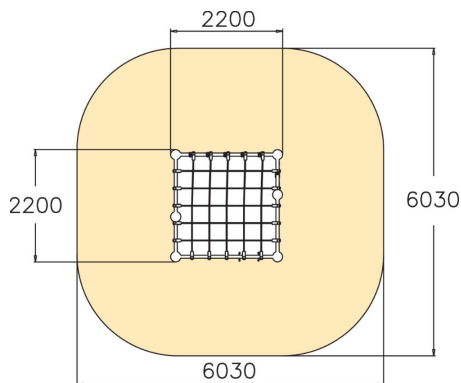

Niobium is a 2,250 mm high climbing tower. Access is via a climbing net or a climbing wall. Kids enjoy hanging and sitting on the net. A fun addition is the hanging trapeze bar for swinging and acrobatics. The various functions work together to develop the children's strength, sense of balance and spatial perception.

User age	4+
Number of users	9
Product length, mm	2200
Product width, mm	2200
Product height, mm	2320
Impact area, m ²	32.9
Falling space, m ²	32.9
Height required, mm	3750
Max. free fall height, mm	2250
Safety info	EN 1176-1 TÜV
Installation time (for 1), H	17
Foundation options	deep_mounting surface_mounting
Colour of walls and HPL	