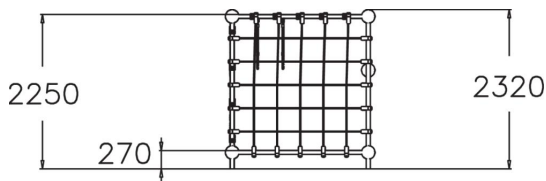

Niobium is a 2,250 mm high climbing tower. Access is via a climbing net or a climbing wall. Kids enjoy hanging and sitting on the net. A fun addition is the hanging trapeze bar for swinging and acrobatics. The various functions work together to develop the children's strength, sense of balance and spatial perception.

User age	4+
Number of users	9
Product length, mm	2200
Product width, mm	2200
Product height, mm	2320
Impact area, m ²	32.9
Falling space, m ²	32.9
Height required, mm	3750
Max. free fall height, mm	2250
Safety info	EN 1176-1 TÜV
Installation time (for 1), H	17
Foundation options	deep_mounting surface_mounting
Colour of walls and HPL	