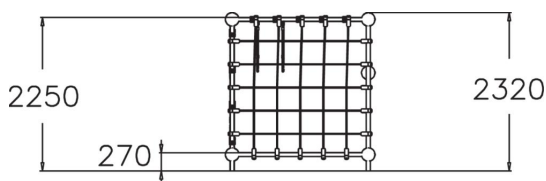

Niobium is a 2,250 mm high climbing tower. Access is via a climbing net or a climbing wall. Kids enjoy hanging and sitting on the net. A fun addition is the hanging trapeze bar for swinging and acrobatics. The various functions work together to develop the children's strength, sense of balance and spatial perception.

User age	4+
Number of users	9
Product length, mm	2200
Product width, mm	2200
Product height, mm	2320
Impact area, m <sup>2</sup>	32.9
Falling space, m <sup>2</sup>	32.9
Height required, mm	3750
Max. free fall height, mm	2250
Safety info	EN 1176-1 TÜV
Installation time (for 1), H	17
Foundation options	Deep mounting Surface mounting
Colour of walls and HPL	