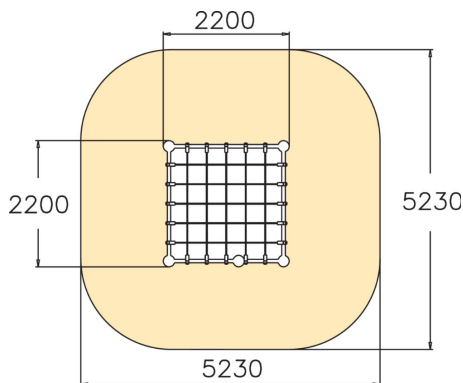

Neptunium is a 1,720 mm high climbing tower. Access is via a normal ladder or a rope ladder. Kids enjoy hanging and sitting on the net. A fun addition is the hanging trapeze bar for swinging and acrobatics. There is space beneath the equipment for playing house or other games.

User age	3+
Number of users	7
Product length, mm	2200
Product width, mm	2200
Product height, mm	1720
Impact area, m <sup>2</sup>	25.2
Falling space, m <sup>2</sup>	25.2
Height required, mm	3150
Max. free fall height, mm	1650
Safety info	EN 1176-1 TÜV
Installation time (for 1), H	16
Foundation options	deep_mounting surface_mounting
Metal	
Ropes	