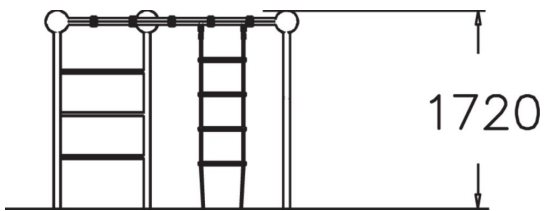

Neptunium is a 1,720 mm high climbing tower. Access is via a normal ladder or a rope ladder. Kids enjoy hanging and sitting on the net. A fun addition is the hanging trapeze bar for swinging and acrobatics. There is space beneath the equipment for playing house or other games.

User age	3+
Number of users	7
Product length, mm	2200
Product width, mm	2200
Product height, mm	1720
Impact area, m <sup>2</sup>	25.2
Falling space, m <sup>2</sup>	25.2
Height required, mm	3150
Max. free fall height, mm	1650
Safety info	EN 1176-1 TÜV
Installation time (for 1), H	16
Foundation options	deep_mounting surface_mounting
Metal	
Ropes	