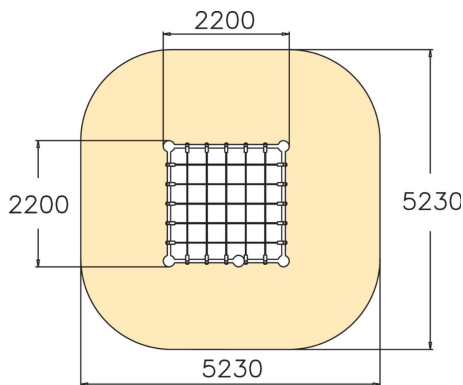

Neptunium is a 1,720 mm high climbing tower. Access is via a normal ladder or a rope ladder. Kids enjoy hanging and sitting on the net. A fun addition is the hanging trapeze bar for swinging and acrobatics. There is space beneath the equipment for playing house or other games.

User age	3+
Number of users	7
Product length, mm	2200
Product width, mm	2200
Product height, mm	1720
Impact area, m ²	25.2
Falling space, m ²	25.2
Height required, mm	3150
Max. free fall height, mm	1650
Safety info	EN 1176-1 TÜV
Installation time (for 1), H	16
Foundation options	deep_mounting surface_mounting
Metal	
Ropes	