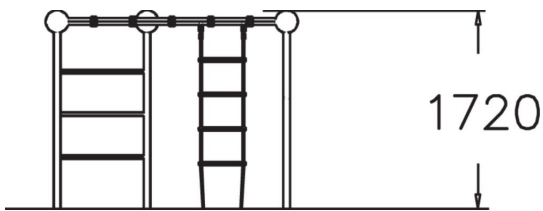

Neptunium is a 1,720 mm high climbing tower. Access is via a normal ladder or a rope ladder. Kids enjoy hanging and sitting on the net. A fun addition is the hanging trapeze bar for swinging and acrobatics. There is space beneath the equipment for playing house or other games.

User age	3+
Number of users	7
Product length, mm	2200
Product width, mm	2200
Product height, mm	1720
Impact area, m ²	25.2
Falling space, m ²	25.2
Height required, mm	3150
Max. free fall height, mm	1650
Safety info	EN 1176-1 TÜV
Installation time (for 1), H	16
Foundation options	deep_mounting surface_mounting
Metal	
Ropes	