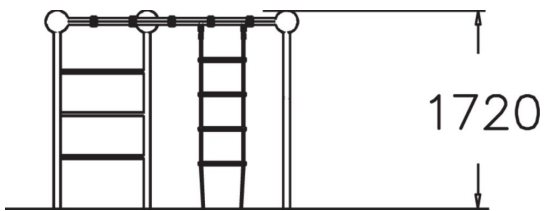

Neptunium is a 1,720 mm high climbing tower. Access is via a normal ladder or a rope ladder. Kids enjoy hanging and sitting on the net. A fun addition is the hanging trapeze bar for swinging and acrobatics. There is space beneath the equipment for playing house or other games.

User age	3+
Number of users	7
Product length, mm	2200
Product width, mm	2200
Product height, mm	1720
Impact area, m ²	25.2
Falling space, m ²	25.2
Height required, mm	3150
Max. free fall height, mm	1650
Safety info	EN 1176-1 TÜV
Installation time (for 1), H	16
Foundation options	deep_mounting surface_mounting
Metal	
Ropes	