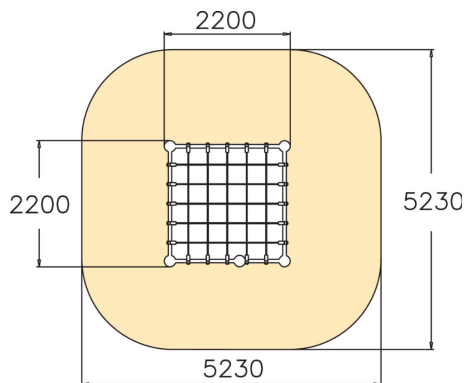

Neptunium is a 1,720 mm high climbing tower. Access is via a normal ladder or a rope ladder. Kids enjoy hanging and sitting on the net. A fun addition is the hanging trapeze bar for swinging and acrobatics. There is space beneath the equipment for playing house or other games.

User age	3+
Number of users	7
Product length, mm	2200
Product width, mm	2200
Product height, mm	1720
Impact area, m ²	25.2
Falling space, m ²	25.2
Height required, mm	3150
Max. free fall height, mm	1650
Safety info	EN 1176-1 TÜV
Installation time (for 1), H	16
Foundation options	deep_mounting surface_mounting
Metal	
Ropes	