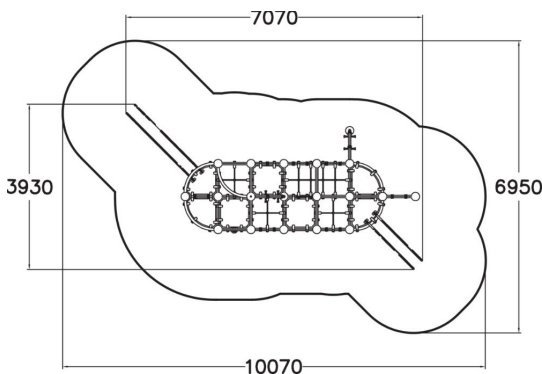

MP0302

Moomin flower red

Combine the flowers of Moominmamma's garden to build cute table & seating groups and nice balancing trails. The flowers withstand heavy wear, and the laminated flower parts and painted metal legs bring even more color to the Moominhouse yard. The flowers come in three different colors: blue, red and yellow and they can be mounted at a height of 100-520 mm.

User age	1+
Number of users	1
Product length, mm	270
Product width, mm	220
Product height, mm	210
Falling space, m <sup>2</sup>	8.4
Height required, mm	2120
Max. free fall height, mm	210
Safety info	EN 1176-1 TÜV
Installation time (for 1), H	1
Foundation options	deep_mounting surface_mounting
Metal	
Colour of walls and HPL	