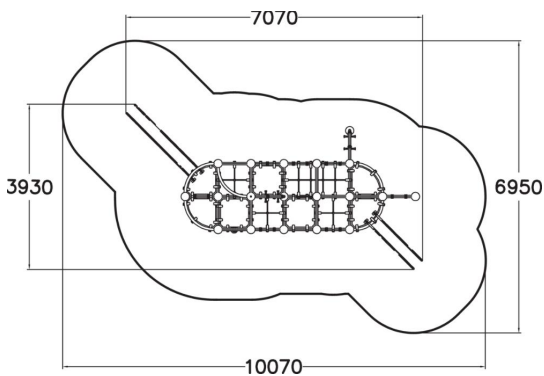

-  Climbing
2
-  Play panels
4
-  Slides
2
-  Towers
3

User age	4+
Number of users	18
Product length, mm	7070
Product width, mm	3930
Product height, mm	4170
Impact area, m ²	45.6
Falling space, m ²	45.6
Height required, mm	4170
Max. free fall height, mm	1820
Safety info	EN 1176-1, (3) TÜV
Installation time (for 1), H	32
Foundation options	deep_mounting surface_mounting
Metal	
Colour of walls and HPL	
Ropes	