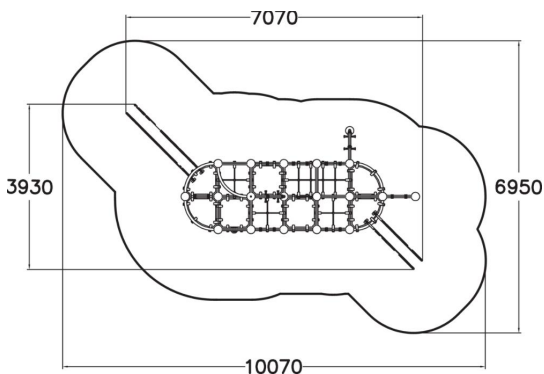

-  Climbing  
2
-  Play panels  
4
-  Slides  
2
-  Towers  
3

User age	4+
Number of users	18
Product length, mm	7070
Product width, mm	3930
Product height, mm	4170
Impact area, m <sup>2</sup>	45.6
Falling space, m <sup>2</sup>	45.6
Height required, mm	4170
Max. free fall height, mm	1820
Safety info	EN 1176-1, (3) TÜV
Installation time (for 1), H	32
Foundation options	deep_mounting surface_mounting
Metal	
Colour of walls and HPL	
Ropes	