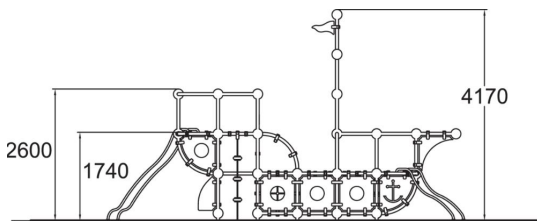

-  Climbing  
2
-  Play panels  
4
-  Slides  
2
-  Towers  
3

User age	4+
Number of users	18
Product length, mm	7070
Product width, mm	3930
Product height, mm	4170
Impact area, m <sup>2</sup>	45.6
Falling space, m <sup>2</sup>	45.6
Height required, mm	4170
Max. free fall height, mm	1820
Safety info	EN 1176-1, (3) TÜV
Installation time (for 1), H	32
Foundation options	deep_mounting surface_mounting
Metal	
Colour of walls and HPL	
Ropes	