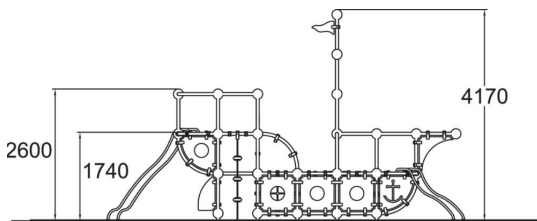

-  Climbing
2
-  Play panels
4
-  Slides
2
-  Towers
3

User age	4+
Number of users	18
Product length, mm	7070
Product width, mm	3930
Product height, mm	4170
Impact area, m ²	45.6
Falling space, m ²	45.6
Height required, mm	4170
Max. free fall height, mm	1820
Safety info	EN 1176-1, (3) TÜV
Installation time (for 1), H	32
Foundation options	deep_mounting surface_mounting
Metal	
Colour of walls and HPL	
Ropes	