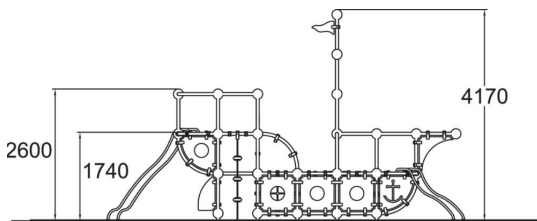

-  Climbing  
2
-  Play panels  
4
-  Slides  
2
-  Towers  
3

User age	4+
Number of users	18
Product length, mm	7070
Product width, mm	3930
Product height, mm	4170
Impact area, m <sup>2</sup>	45.6
Falling space, m <sup>2</sup>	45.6
Height required, mm	4170
Max. free fall height, mm	1820
Safety info	EN 1176-1, (3) TÜV
Installation time (for 1), H	32
Foundation options	Deep mounting Surface mounting