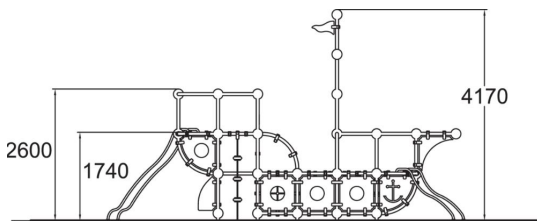

MP0302

Moomin flower red

Combine the flowers of Moominmamma's garden to build cute table & seating groups and nice balancing trails. The flowers withstand heavy wear, and the laminated flower parts and painted metal legs bring even more color to the Moominhouse yard. The flowers come in three different colors: blue, red and yellow and they can be mounted at a height of 100-520 mm.

User age	1+
Number of users	1
Product length, mm	270
Product width, mm	220
Product height, mm	210
Falling space, m <sup>2</sup>	8.4
Height required, mm	2120
Max. free fall height, mm	210
Safety info	EN 1176-1 TÜV
Installation time (for 1), H	1
Foundation options	deep_mounting surface_mounting
Metal	
Colour of walls and HPL	