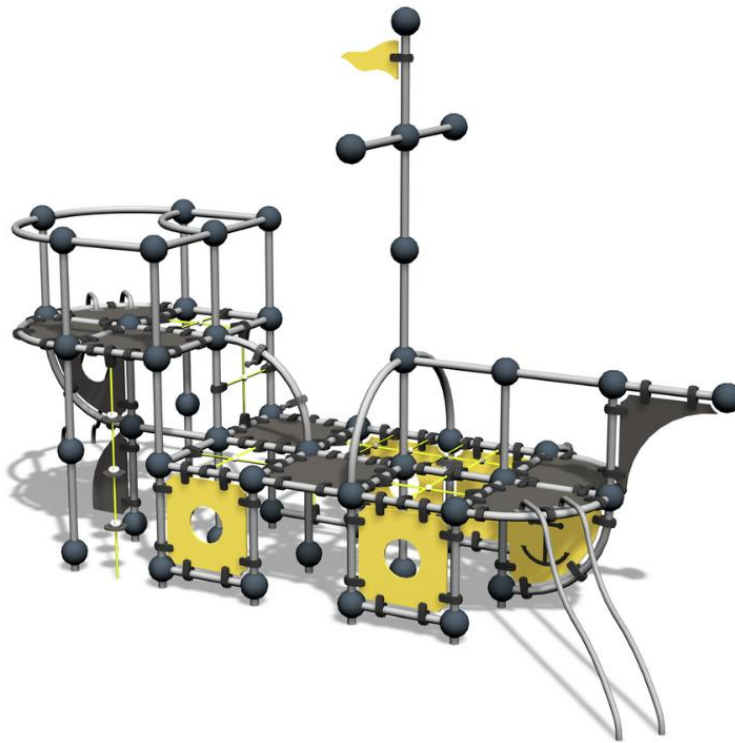

-  Climbing
2
-  Play panels
4
-  Slides
2
-  Towers
3

User age	4+
Number of users	18
Product length, mm	7070
Product width, mm	3930
Product height, mm	4170
Impact area, m ²	45.6
Falling space, m ²	45.6
Height required, mm	4170
Max. free fall height, mm	1820
Safety info	EN 1176-1, (3) TÜV
Installation time (for 1), H	32
Foundation options	deep_mounting surface_mounting
Metal	
Colour of walls and HPL	
Ropes	