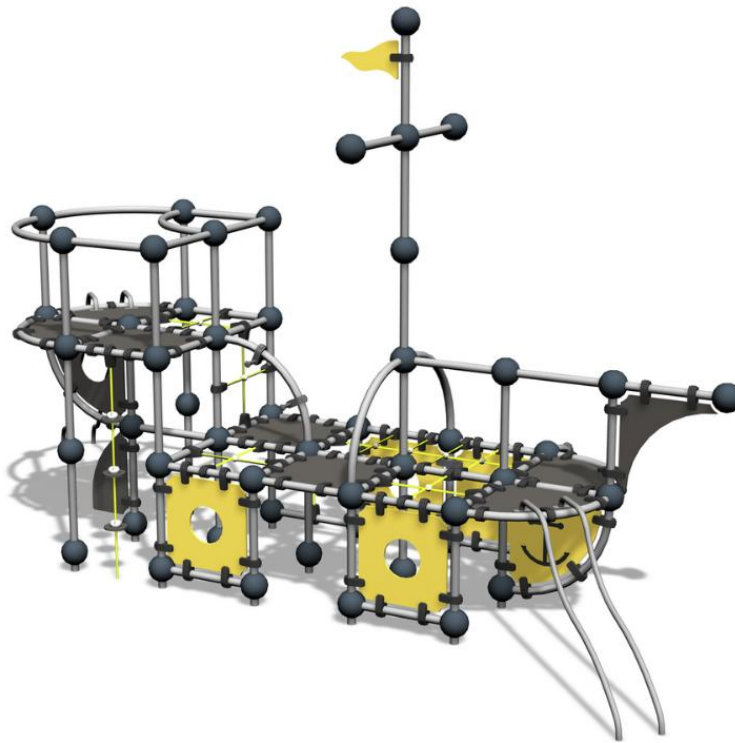

-  Climbing  
2
-  Play panels  
4
-  Slides  
2
-  Towers  
3

User age	4+
Number of users	18
Product length, mm	7070
Product width, mm	3930
Product height, mm	4170
Impact area, m <sup>2</sup>	45.6
Falling space, m <sup>2</sup>	45.6
Height required, mm	4170
Max. free fall height, mm	1820
Safety info	EN 1176-1, (3) TÜV
Installation time (for 1), H	32
Foundation options	deep_mounting surface_mounting
Metal	
Colour of walls and HPL	
Ropes	