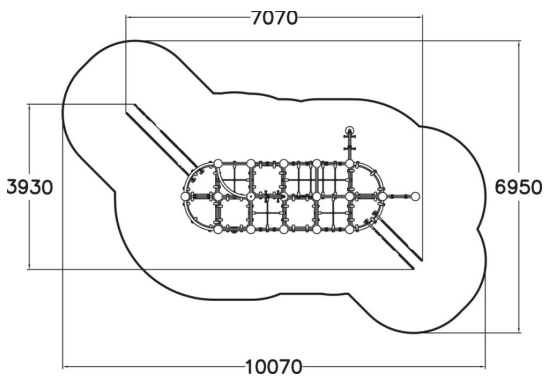

-  Climbing
2
-  Play panels
4
-  Slides
2
-  Towers
3

User age	4+
Number of users	18
Product length, mm	7070
Product width, mm	3930
Product height, mm	4170
Impact area, m ²	45.6
Falling space, m ²	45.6
Height required, mm	4170
Max. free fall height, mm	1820
Safety info	EN 1176-1, (3) TÜV
Installation time (for 1), H	32
Foundation options	Deep mounting Surface mounting