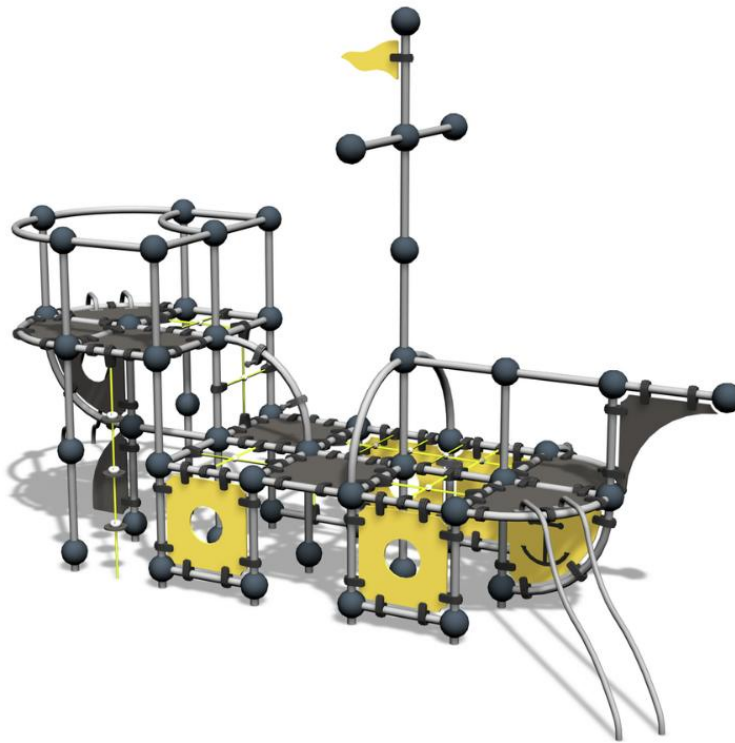

MP0302

Moomin flower red

Combine the flowers of Moominmamma's garden to build cute table & seating groups and nice balancing trails. The flowers withstand heavy wear, and the laminated flower parts and painted metal legs bring even more color to the Moominhouse yard. The flowers come in three different colors: blue, red and yellow and they can be mounted at a height of 100-520 mm.

User age	1+
Number of users	1
Product length, mm	270
Product width, mm	220
Product height, mm	210
Falling space, m <sup>2</sup>	8.4
Height required, mm	2120
Max. free fall height, mm	210
Safety info	EN 1176-1 TÜV
Installation time (for 1), H	1
Foundation options	deep_mounting surface_mounting
Metal	
Colour of walls and HPL	