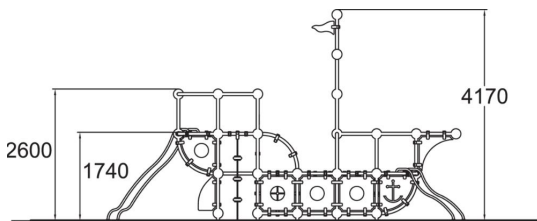

-  Climbing
2
-  Play panels
4
-  Slides
2
-  Towers
3

User age	4+
Number of users	18
Product length, mm	7070
Product width, mm	3930
Product height, mm	4170
Impact area, m ²	45.6
Falling space, m ²	45.6
Height required, mm	4170
Max. free fall height, mm	1820
Safety info	EN 1176-1, (3) TÜV
Installation time (for 1), H	32
Foundation options	Deep mounting Surface mounting