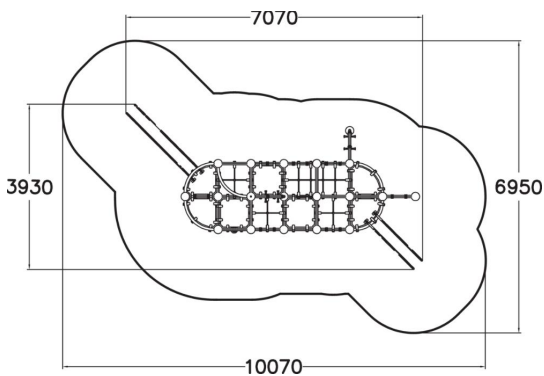

-  Climbing  
2
-  Play panels  
4
-  Slides  
2
-  Towers  
3

User age	4+
Number of users	18
Product length, mm	7070
Product width, mm	3930
Product height, mm	4170
Impact area, m <sup>2</sup>	45.6
Falling space, m <sup>2</sup>	45.6
Height required, mm	4170
Max. free fall height, mm	1820
Safety info	EN 1176-1, (3) TÜV
Installation time (for 1), H	32
Foundation options	Deep mounting Surface mounting