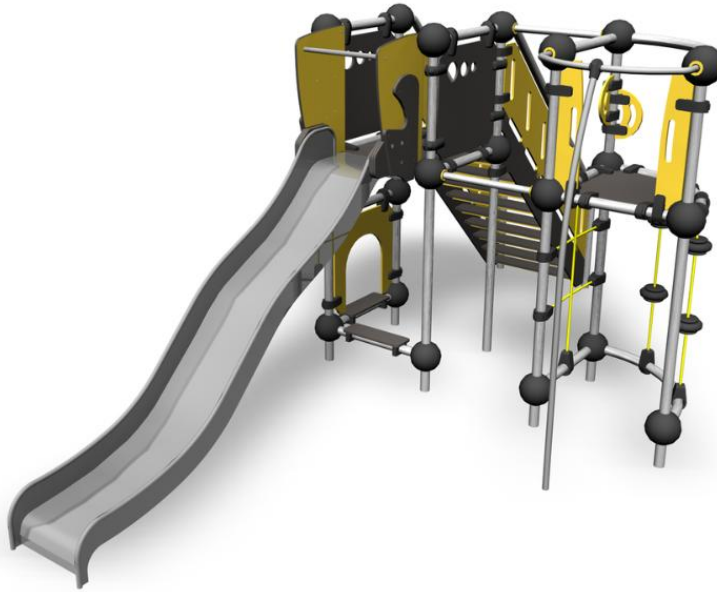

-  Climbing  
3
-  Play panels  
1
-  Slides  
2
-  Towers  
2

Osmium is a multipurpose piece of playground equipment that will fit in a small space. It has two 1,470 mm high towers, one with a slide accessed by steps, and one that can be reached via a climbing net or ropes. Descent from the climbing tower is by fireman's pole. Beneath the other equipment is a wall with windows for playing shop or other games, which increases the set's imaginative potential.

User age	2+
Number of users	13
Product length, mm	2550
Product width, mm	5000
Product height, mm	2320
Impact area, m <sup>2</sup>	30.2
Falling space, m <sup>2</sup>	32.3
Height required, mm	3270
Max. free fall height, mm	1470
Safety info	EN 1176-1, 3 TÜV
Installation time (for 1), H	24
Foundation options	Deep mounting Surface mounting