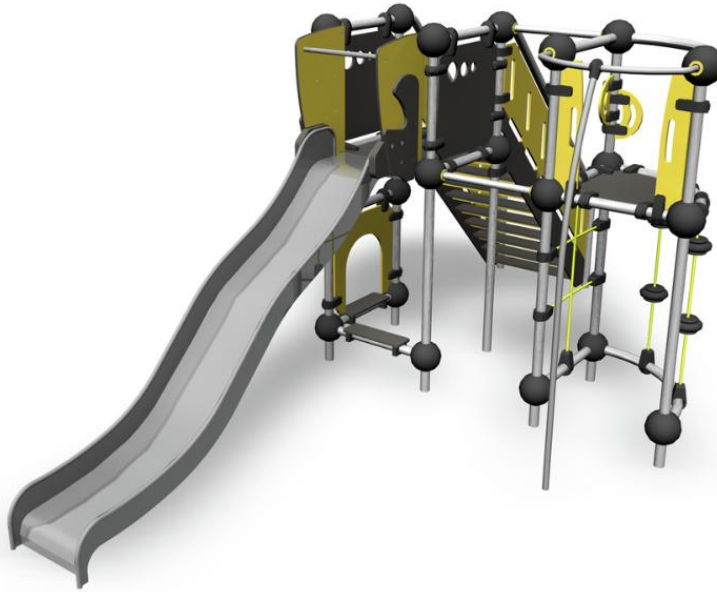

-  Climbing
3
-  Play panels
1
-  Slides
1
-  Towers
2

Osmium is a multipurpose piece of playground equipment that will fit in a small space. It has two 1,470 mm high towers, one with a slide accessed by steps, and one that can be reached via a climbing net or ropes. Descent from the climbing tower is by fireman's pole. Beneath the other equipment is a wall with windows for playing shop or other games, which increases the set's imaginative potential.

User age	2+
Number of users	13
Product length, mm	2550
Product width, mm	5140
Product height, mm	2320
Impact area, m ²	30.4
Falling space, m ²	32.6
Height required, mm	3270
Max. free fall height, mm	1470
Safety info	EN 1176-1, 3 TÜV
Installation time (for 1), H	24
Foundation options	deep_mounting surface_mounting
Metal	
Colour of walls and HPL	
Ropes	