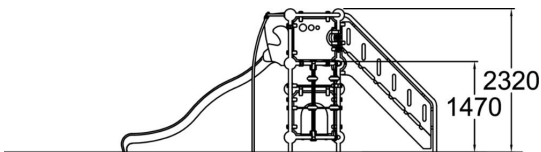

-  Climbing  
3
-  Play panels  
1
-  Slides  
1
-  Towers  
2

Osmium is a multipurpose piece of playground equipment that will fit in a small space. It has two 1,470 mm high towers, one with a slide accessed by steps, and one that can be reached via a climbing net or ropes. Descent from the climbing tower is by fireman's pole. Beneath the other equipment is a wall with windows for playing shop or other games, which increases the set's imaginative potential.

User age	2+
Number of users	13
Product length, mm	2550
Product width, mm	5140
Product height, mm	2320
Impact area, m <sup>2</sup>	30.4
Falling space, m <sup>2</sup>	32.6
Height required, mm	3270
Max. free fall height, mm	1470
Safety info	EN 1176-1, 3 TÜV
Installation time (for 1), H	24
Foundation options	deep_mounting surface_mounting
Metal	
Colour of walls and HPL	
Ropes	