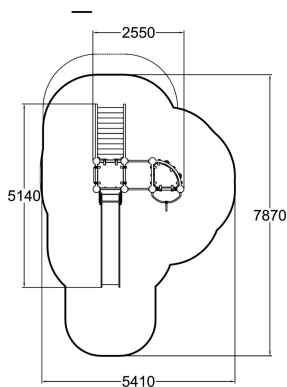

-  Climbing  
3
-  Play panels  
1
-  Slides  
1
-  Towers  
2

Osmium is a multipurpose piece of playground equipment that will fit in a small space. It has two 1,470 mm high towers, one with a slide accessed by steps, and one that can be reached via a climbing net or ropes. Descent from the climbing tower is by fireman's pole. Beneath the other equipment is a wall with windows for playing shop or other games, which increases the set's imaginative potential.

User age	2+
Number of users	13
Product length, mm	2550
Product width, mm	5140
Product height, mm	2320
Impact area, m <sup>2</sup>	30.4
Falling space, m <sup>2</sup>	32.6
Height required, mm	3270
Max. free fall height, mm	1470
Safety info	EN 1176-1, 3 TÜV
Installation time (for 1), H	24
Foundation options	deep_mounting surface_mounting
Metal	
Colour of walls and HPL	
Ropes	