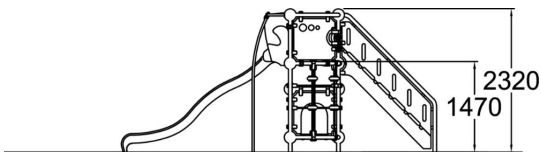

-  Climbing
3
-  Play panels
1
-  Slides
1
-  Towers
2

Osmium is a multipurpose piece of playground equipment that will fit in a small space. It has two 1,470 mm high towers, one with a slide accessed by steps, and one that can be reached via a climbing net or ropes. Descent from the climbing tower is by fireman's pole. Beneath the other equipment is a wall with windows for playing shop or other games, which increases the set's imaginative potential.

User age	2+
Number of users	13
Product length, mm	2550
Product width, mm	5140
Product height, mm	2320
Impact area, m ²	30.4
Falling space, m ²	32.6
Height required, mm	3270
Max. free fall height, mm	1470
Safety info	EN 1176-1, 3 TÜV
Installation time (for 1), H	24
Foundation options	deep_mounting surface_mounting
Metal	
Colour of walls and HPL	
Ropes	