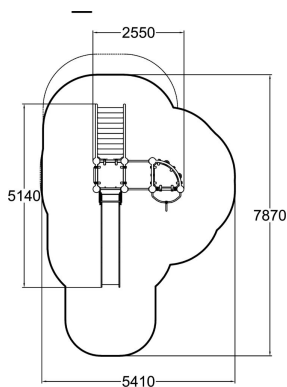

-  Climbing
3
-  Play panels
1
-  Slides
1
-  Towers
2

Osmium is a multipurpose piece of playground equipment that will fit in a small space. It has two 1,470 mm high towers, one with a slide accessed by steps, and one that can be reached via a climbing net or ropes. Descent from the climbing tower is by fireman's pole. Beneath the other equipment is a wall with windows for playing shop or other games, which increases the set's imaginative potential.

User age	2+
Number of users	13
Product length, mm	2550
Product width, mm	5140
Product height, mm	2320
Impact area, m ²	30.4
Falling space, m ²	32.6
Height required, mm	3270
Max. free fall height, mm	1470
Safety info	EN 1176-1, 3 TÜV
Installation time (for 1), H	24
Foundation options	deep_mounting surface_mounting
Metal	
Colour of walls and HPL	
Ropes	