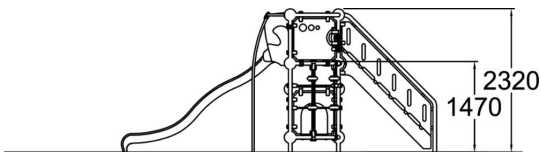

-  Climbing  
3
-  Play panels  
1
-  Slides  
2
-  Towers  
2

Osmium is a multipurpose piece of playground equipment that will fit in a small space. It has two 1,470 mm high towers, one with a slide accessed by steps, and one that can be reached via a climbing net or ropes. Descent from the climbing tower is by fireman's pole. Beneath the other equipment is a wall with windows for playing shop or other games, which increases the set's imaginative potential.

User age	2+
Number of users	13
Product length, mm	2550
Product width, mm	5000
Product height, mm	2320
Impact area, m <sup>2</sup>	30.2
Falling space, m <sup>2</sup>	32.3
Height required, mm	3270
Max. free fall height, mm	1470
Safety info	EN 1176-1, 3 TÜV
Installation time (for 1), H	24
Foundation options	Deep mounting Surface mounting