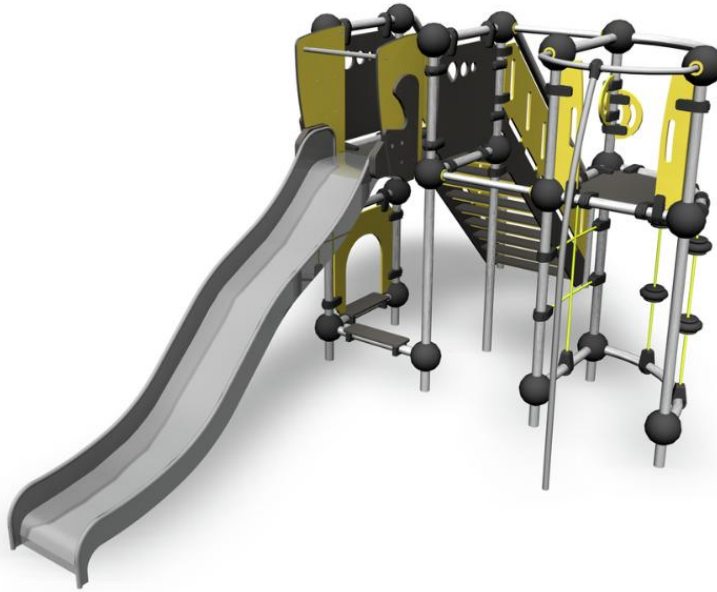

-  Climbing  
3
-  Play panels  
1
-  Slides  
1
-  Towers  
2

Osmium is a multipurpose piece of playground equipment that will fit in a small space. It has two 1,470 mm high towers, one with a slide accessed by steps, and one that can be reached via a climbing net or ropes. Descent from the climbing tower is by fireman's pole. Beneath the other equipment is a wall with windows for playing shop or other games, which increases the set's imaginative potential.

User age	2+
Number of users	13
Product length, mm	2550
Product width, mm	5140
Product height, mm	2320
Impact area, m <sup>2</sup>	30.4
Falling space, m <sup>2</sup>	32.6
Height required, mm	3270
Max. free fall height, mm	1470
Safety info	EN 1176-1, 3 TÜV
Installation time (for 1), H	24
Foundation options	deep_mounting surface_mounting
Metal	
Colour of walls and HPL	
Ropes	