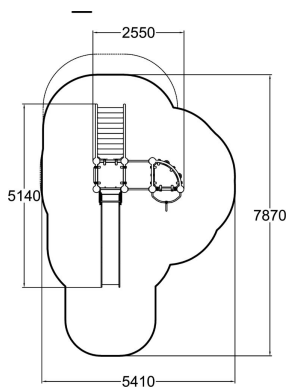

-  Climbing  
3
-  Play panels  
1
-  Slides  
2
-  Towers  
2

Osmium is a multipurpose piece of playground equipment that will fit in a small space. It has two 1,470 mm high towers, one with a slide accessed by steps, and one that can be reached via a climbing net or ropes. Descent from the climbing tower is by fireman's pole. Beneath the other equipment is a wall with windows for playing shop or other games, which increases the set's imaginative potential.

User age	2+
Number of users	13
Product length, mm	2550
Product width, mm	5000
Product height, mm	2320
Impact area, m <sup>2</sup>	30.2
Falling space, m <sup>2</sup>	32.3
Height required, mm	3270
Max. free fall height, mm	1470
Safety info	EN 1176-1, 3 TÜV
Installation time (for 1), H	24
Foundation options	Deep mounting Surface mounting