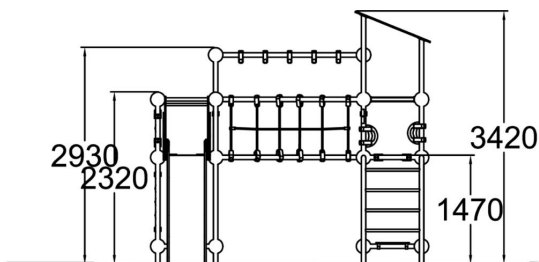

Uranium is a 2,250 mm tall, exciting climbing frame with a large number of different usage options. The climbing towers can be accessed by either a straight or a twisty climbing net, a climbing wall, a ladder or a rope ladder. There are rings and a trapeze bar for hanging and swinging, as well as a monkey bar section for access between the towers. Uranium can fit several children at one time, which makes for social play. Older kids love to spend time on the top beam. The frame is made of a hot-dip galvanised steel tube measuring 60 mm in diameter.

User age	3+
Number of users	20
Product length, mm	6200
Product width, mm	2240
Product height, mm	2320
Impact area, m ²	56.7
Falling space, m ²	56.7
Height required, mm	3750
Max. free fall height, mm	2250
Safety info	EN 1176-1 TÜV
Installation time (for 1), H	40
Foundation options	deep_mounting surface_mounting
Colour of walls and HPL	