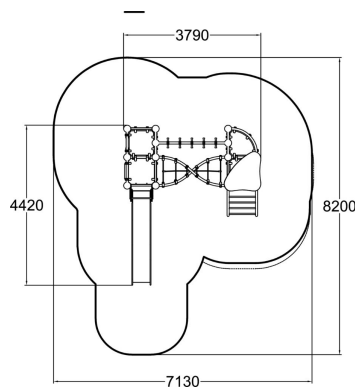

-  Climbing
3
-  Roofs
1
-  Slides
1
-  Towers
2

Cesium is an exciting multifunctional playground set with a tall slide and two 1,470 mm high towers. It can fit several children at a time. There are three forms of ascent: by ladder, climbing rope or peg ladder. Access from one tower to the other is either via a twisty climbing net or along hanging monkey bars. The set provides enough of a challenge even for older children, while developing their motor skills and balance. There are four seats at the bottom to provide a welcome rest from climbing.

User age	3+
Number of users	14
Product length, mm	3790
Product width, mm	4420
Product height, mm	3410
Impact area, m ²	39.9
Falling space, m ²	41.4
Height required, mm	3410
Max. free fall height, mm	2250
Safety info	EN 1176-1, 3 TÜV
Installation time (for 1), H	28
Foundation options	Deep mounting Surface mounting