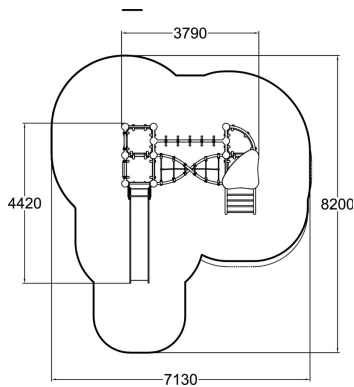

-  Climbing  
3
-  Roofs  
1
-  Slides  
1
-  Towers  
2

Cesium is an exciting multifunctional playground set with a tall slide and two 1,470 mm high towers. It can fit several children at a time. There are three forms of ascent: by ladder, climbing rope or peg ladder. Access from one tower to the other is either via a twisty climbing net or along hanging monkey bars. The set provides enough of a challenge even for older children, while developing their motor skills and balance. There are four seats at the bottom to provide a welcome rest from climbing.

User age	3+
Number of users	14
Product length, mm	3790
Product width, mm	4420
Product height, mm	3410
Impact area, m <sup>2</sup>	39.9
Falling space, m <sup>2</sup>	41.4
Height required, mm	3410
Max. free fall height, mm	2250
Safety info	EN 1176-1, 3 TÜV
Installation time (for 1), H	28
Foundation options	deep_mounting surface_mounting
Metal	
Colour of walls and HPL	
Ropes	