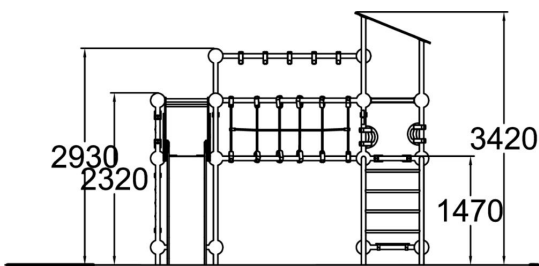

-  Climbing
3
-  Roofs
1
-  Slides
1
-  Towers
2

Cesium is an exciting multifunctional playground set with a tall slide and two 1,470 mm high towers. It can fit several children at a time. There are three forms of ascent: by ladder, climbing rope or peg ladder. Access from one tower to the other is either via a twisty climbing net or along hanging monkey bars. The set provides enough of a challenge even for older children, while developing their motor skills and balance. There are four seats at the bottom to provide a welcome rest from climbing.

User age	3+
Number of users	14
Product length, mm	3790
Product width, mm	4420
Product height, mm	3410
Impact area, m ²	39.9
Falling space, m ²	41.4
Height required, mm	3410
Max. free fall height, mm	2250
Safety info	EN 1176-1, 3 TÜV
Installation time (for 1), H	28
Foundation options	Deep mounting Surface mounting