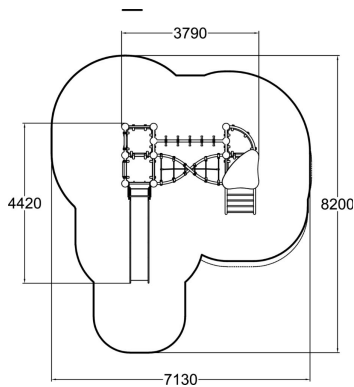

Uranium is a 2,250 mm tall, exciting climbing frame with a large number of different usage options. The climbing towers can be accessed by either a straight or a twisty climbing net, a climbing wall, a ladder or a rope ladder. There are rings and a trapeze bar for hanging and swinging, as well as a monkey bar section for access between the towers. Uranium can fit several children at one time, which makes for social play. Older kids love to spend time on the top beam. The frame is made of a hot-dip galvanised steel tube measuring 60 mm in diameter.

User age	3+
Number of users	20
Product length, mm	6200
Product width, mm	2240
Product height, mm	2320
Impact area, m ²	56.7
Falling space, m ²	56.7
Height required, mm	3750
Max. free fall height, mm	2250
Safety info	EN 1176-1 TÜV
Installation time (for 1), H	40
Foundation options	deep_mounting surface_mounting
Colour of walls and HPL	