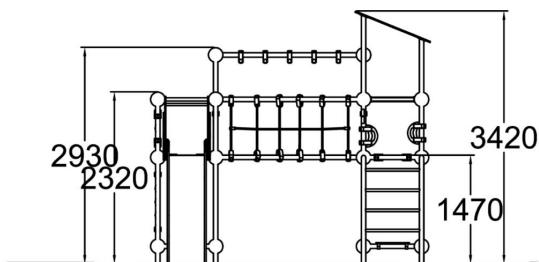

-  Climbing  
3
-  Roofs  
1
-  Slides  
1
-  Towers  
2

Cesium is an exciting multifunctional playground set with a tall slide and two 1,470 mm high towers. It can fit several children at a time. There are three forms of ascent: by ladder, climbing rope or peg ladder. Access from one tower to the other is either via a twisty climbing net or along hanging monkey bars. The set provides enough of a challenge even for older children, while developing their motor skills and balance. There are four seats at the bottom to provide a welcome rest from climbing.

User age	3+
Number of users	14
Product length, mm	3790
Product width, mm	4420
Product height, mm	3410
Impact area, m <sup>2</sup>	39.9
Falling space, m <sup>2</sup>	41.4
Height required, mm	3410
Max. free fall height, mm	2250
Safety info	EN 1176-1, 3 TÜV
Installation time (for 1), H	28
Foundation options	deep_mounting surface_mounting
Metal	
Colour of walls and HPL	
Ropes	