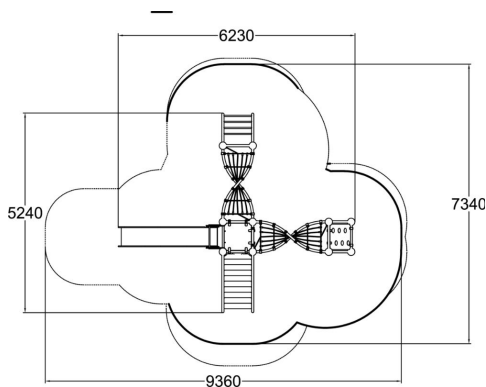

-  Climbing
4
-  Slides
1
-  Towers
1

Iridium is a diverse set of playing equipment, with a tall (1,470 mm) slide complemented by two climbing nets, a ladder and a climbing wall with genuine bouldering grips. Thanks to its many options, it can accommodate several children at a time. The twisty climbing nets make climbing exciting, and older kids will also enjoy sitting on the nets' top beam.

User age	2+
Number of users	9
Product length, mm	6230
Product width, mm	5240
Product height, mm	2320
Impact area, m ²	44
Falling space, m ²	47.1
Height required, mm	3270
Max. free fall height, mm	2250
Safety info	EN 1176-1 TÜV
Installation time (for 1), H	28
Foundation options	deep_mounting surface_mounting
Metal	
Colour of walls and HPL	
Ropes	