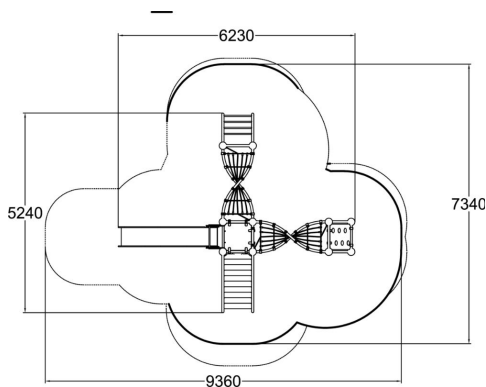

-  Climbing
4
-  Slides
1
-  Towers
1

Iridium is a diverse set of playing equipment, with a tall (1,470 mm) slide complemented by two climbing nets, a ladder and a climbing wall with genuine bouldering grips. Thanks to its many options, it can accommodate several children at a time. The twisty climbing nets make climbing exciting, and older kids will also enjoy sitting on the nets' top beam.

User age	2+
Number of users	9
Product length, mm	6230
Product width, mm	5240
Product height, mm	2320
Impact area, m ²	44
Falling space, m ²	47.1
Height required, mm	3270
Max. free fall height, mm	2250
Safety info	EN 1176-1 TÜV
Installation time (for 1), H	28
Foundation options	deep_mounting surface_mounting