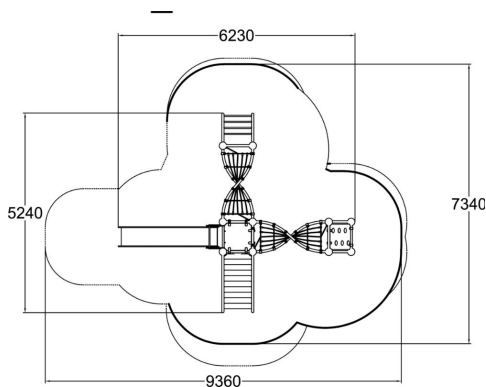

-  Climbing
4
-  Slides
1
-  Towers
1

Iridium is a diverse set of playing equipment, with a tall (1,470 mm) slide complemented by two climbing nets, a ladder and a climbing wall with genuine bouldering grips. Thanks to its many options, it can accommodate several children at a time. The twisty climbing nets make climbing exciting, and older kids will also enjoy sitting on the nets' top beam.

User age	2+
Number of users	9
Product length, mm	6230
Product width, mm	5240
Product height, mm	2320
Impact area, m ²	44
Falling space, m ²	47.1
Height required, mm	3270
Max. free fall height, mm	2250
Safety info	EN 1176-1 TÜV
Installation time (for 1), H	28
Foundation options	deep_mounting surface_mounting
Metal	
Colour of walls and HPL	 
Ropes	