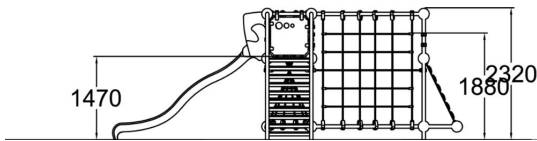

-  Climbing
4
-  Slides
1
-  Towers
1

Iridium is a diverse set of playing equipment, with a tall (1,470 mm) slide complemented by two climbing nets, a ladder and a climbing wall with genuine bouldering grips. Thanks to its many options, it can accommodate several children at a time. The twisty climbing nets make climbing exciting, and older kids will also enjoy sitting on the nets' top beam.

User age	2+
Number of users	9
Product length, mm	6230
Product width, mm	5240
Product height, mm	2320
Impact area, m ²	44
Falling space, m ²	47.1
Height required, mm	3270
Max. free fall height, mm	2250
Safety info	EN 1176-1 TÜV
Installation time (for 1), H	28
Foundation options	deep_mounting surface_mounting
Metal	
Colour of walls and HPL	
Ropes	