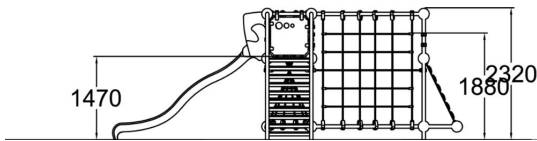

-  Climbing
4
-  Slides
1
-  Towers
1

Iridium is a diverse set of playing equipment, with a tall (1,470 mm) slide complemented by two climbing nets, a ladder and a climbing wall with genuine bouldering grips. Thanks to its many options, it can accommodate several children at a time. The twisty climbing nets make climbing exciting, and older kids will also enjoy sitting on the nets' top beam.

User age	2+
Number of users	9
Product length, mm	6230
Product width, mm	5240
Product height, mm	2320
Impact area, m ²	44
Falling space, m ²	47.1
Height required, mm	3270
Max. free fall height, mm	2250
Safety info	EN 1176-1 TÜV
Installation time (for 1), H	28
Foundation options	deep_mounting surface_mounting