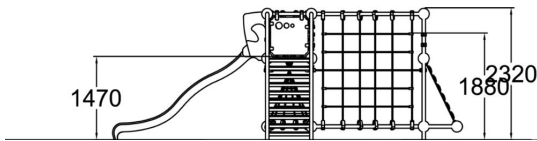

-  Climbing
4
-  Slides
1
-  Towers
1

Iridium is a diverse set of playing equipment, with a tall (1,470 mm) slide complemented by two climbing nets, a ladder and a climbing wall with genuine bouldering grips. Thanks to its many options, it can accommodate several children at a time. The twisty climbing nets make climbing exciting, and older kids will also enjoy sitting on the nets' top beam.

User age	2+
Number of users	9
Product length, mm	6230
Product width, mm	5240
Product height, mm	2320
Impact area, m ²	44
Falling space, m ²	47.1
Height required, mm	3270
Max. free fall height, mm	2250
Safety info	EN 1176-1 TÜV
Installation time (for 1), H	28
Foundation options	deep_mounting surface_mounting
Metal	
Colour of walls and HPL	 
Ropes	