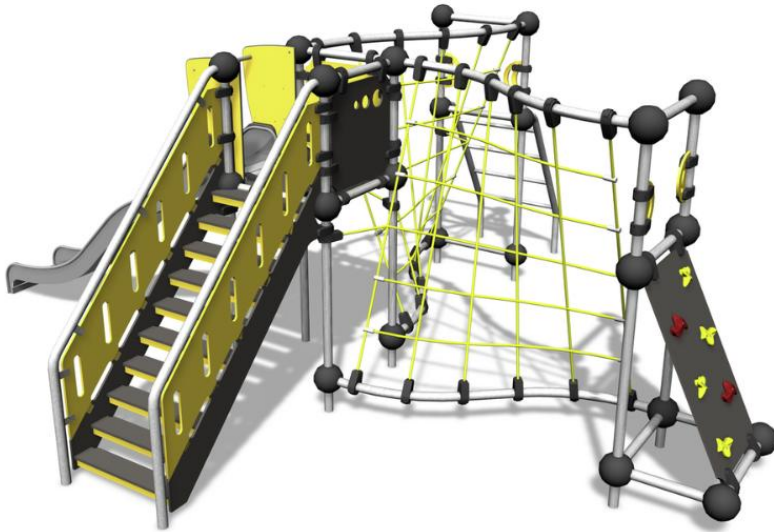

-  Climbing
4
-  Slides
1
-  Towers
1

Iridium is a diverse set of playing equipment, with a tall (1,470 mm) slide complemented by two climbing nets, a ladder and a climbing wall with genuine bouldering grips. Thanks to its many options, it can accommodate several children at a time. The twisty climbing nets make climbing exciting, and older kids will also enjoy sitting on the nets' top beam.

User age	2+
Number of users	9
Product length, mm	6230
Product width, mm	5240
Product height, mm	2320
Impact area, m ²	44
Falling space, m ²	47.1
Height required, mm	3270
Max. free fall height, mm	2250
Safety info	EN 1176-1 TÜV
Installation time (for 1), H	28
Foundation options	deep_mounting surface_mounting
Metal	
Colour of walls and HPL	 
Ropes	