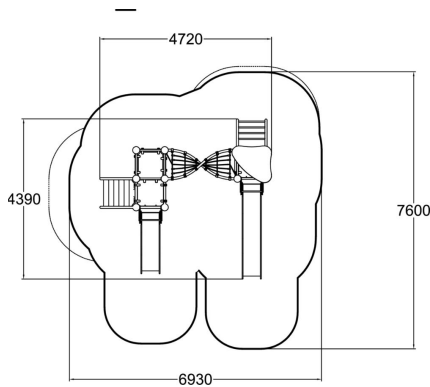

-  Climbing
2
-  Roofs
1
-  Slides
2
-  Towers
2

Barium is a multifunctional playground set for children of diverse ages. It can fit several children at a time. The lower slide is suitable for younger kids, while older ones will be fascinated by the various climbing sections. Access to the 870 mm high slide is safe via steps. The taller (1,470 mm) tower can be accessed via a leaning climbing net or a ladder, and descent is at speed using either a slide or a fireman's pole. The nets are wrought from durable, coated steel cables.

User age	1+
Number of users	11
Product length, mm	4720
Product width, mm	4390
Product height, mm	3410
Impact area, m ²	42.8
Falling space, m ²	44.9
Height required, mm	3410
Max. free fall height, mm	2250
Safety info	EN 1176-1, 3 TÜV
Installation time (for 1), H	26
Foundation options	deep_mounting surface_mounting
Metal	
Colour of walls and HPL	
Ropes	