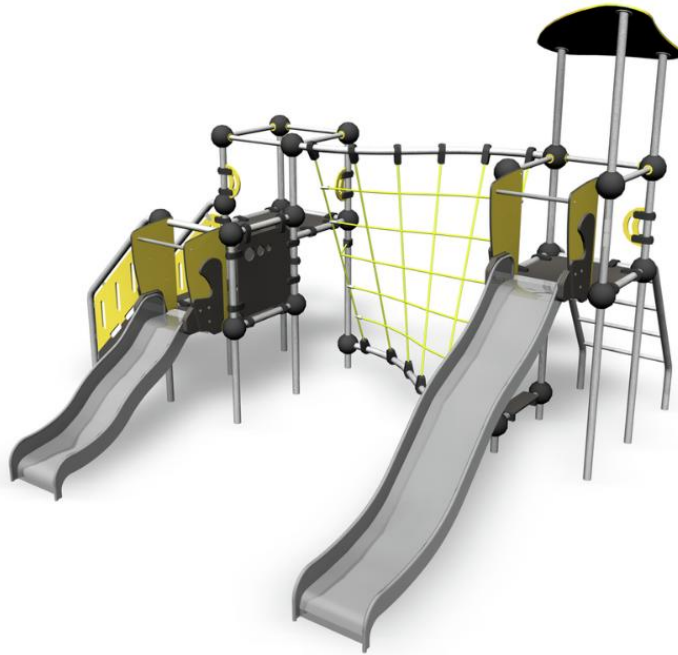

-  Climbing
2
-  Roofs
1
-  Slides
2
-  Towers
2

Barium is a multifunctional playground set for children of diverse ages. It can fit several children at a time. The lower slide is suitable for younger kids, while older ones will be fascinated by the various climbing sections. Access to the 870 mm high slide is safe via steps. The taller (1,470 mm) tower can be accessed via a leaning climbing net or a ladder, and descent is at speed using either a slide or a fireman's pole. The nets are wrought from durable, coated steel cables.

User age	1+
Number of users	11
Product length, mm	4720
Product width, mm	4390
Product height, mm	3410
Impact area, m ²	42.8
Falling space, m ²	44.9
Height required, mm	3410
Max. free fall height, mm	2250
Safety info	EN 1176-1, 3 TÜV
Installation time (for 1), H	26
Foundation options	deep_mounting surface_mounting
Metal	
Colour of walls and HPL	
Ropes	