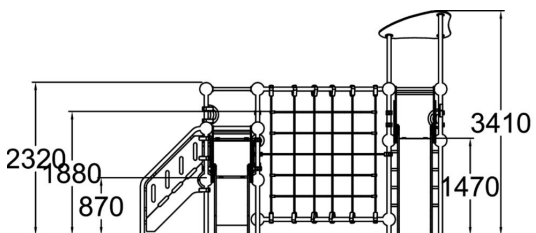

-  Climbing
2
-  Roofs
1
-  Slides
2
-  Towers
2

Barium is a multifunctional playground set for children of diverse ages. It can fit several children at a time. The lower slide is suitable for younger kids, while older ones will be fascinated by the various climbing sections. Access to the 870 mm high slide is safe via steps. The taller (1,470 mm) tower can be accessed via a leaning climbing net or a ladder, and descent is at speed using either a slide or a fireman's pole. The nets are wrought from durable, coated steel cables.

User age	1+
Number of users	11
Product length, mm	4720
Product width, mm	4390
Product height, mm	3410
Impact area, m ²	42.8
Falling space, m ²	44.9
Height required, mm	3410
Max. free fall height, mm	2250
Safety info	EN 1176-1, 3 TÜV
Installation time (for 1), H	26
Foundation options	deep_mounting surface_mounting
Metal	
Colour of walls and HPL	
Ropes	