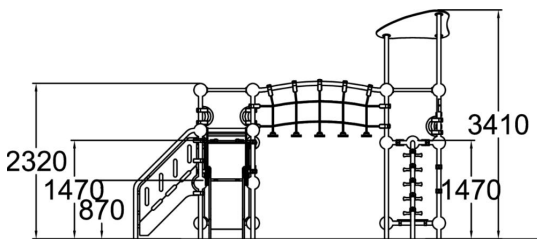

A wooden ball wall that is suitable not only for ball games but also as part of an obstacle course. Wall height 1690mm.

User age	6
Product length, mm	2500
Product width, mm	190
Product height, mm	1690
Falling space, m <sup>2</sup>	16.8
Height required, mm	1690
Safety info	EN 16630, EN 1176-1 TÜV
Installation time (for 1), H	3
Foundation options	deep_mounting
Wood	