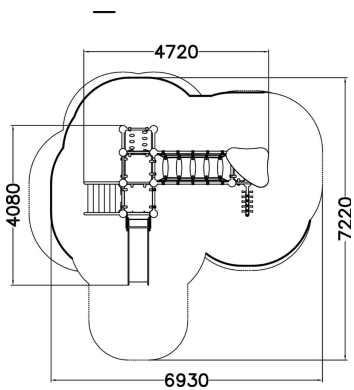

A wooden ball wall that is suitable not only for ball games but also as part of an obstacle course. Wall height 1690mm.

User age	6
Product length, mm	2500
Product width, mm	190
Product height, mm	1690
Falling space, m <sup>2</sup>	16.8
Height required, mm	1690
Safety info	EN 16630, EN 1176-1 TÜV
Installation time (for 1), H	3
Foundation options	deep_mounting
Wood	