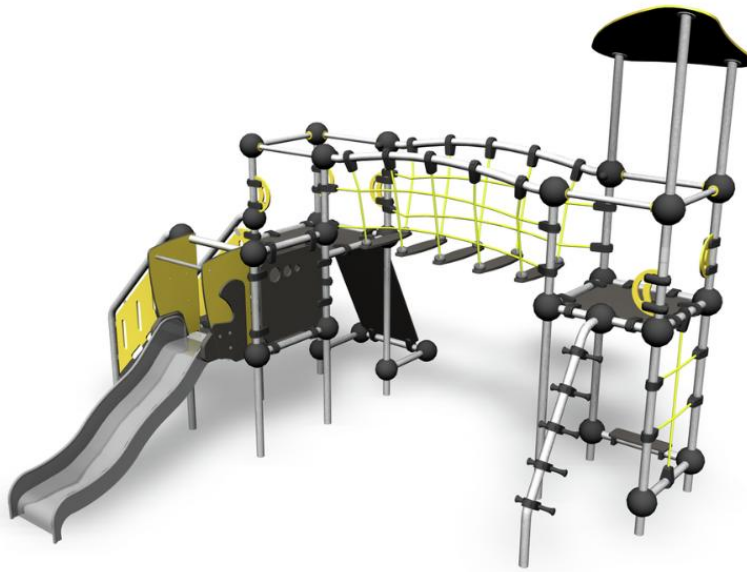

-  Bridges
1
-  Climbing
3
-  Roofs
1
-  Slides
1
-  Towers
3

Krypton is a multifunctional playground set for children of diverse ages. It can fit several children at a time. The lower slide is suitable for younger kids, while older ones will be fascinated by the various climbing sections. Access to the 870 mm high slide is safe via steps. The higher tower (1,470 mm) can be accessed by climbing net or a leaning peg ladder. The tower is also accessible via a climbing wall and a balancing bridge. A fun rung bridge is great for developing balance and using in various kinds of role playing games.

User age	1+
Number of users	11
Product length, mm	4720
Product width, mm	4080
Product height, mm	3410
Impact area, m ²	34.5
Falling space, m ²	37.6
Height required, mm	3410
Max. free fall height, mm	1550
Safety info	EN 1176-1, 3 TÜV
Installation time (for 1), H	22
Foundation options	deep_mounting surface_mounting
Metal	
Colour of walls and HPL	
Ropes	