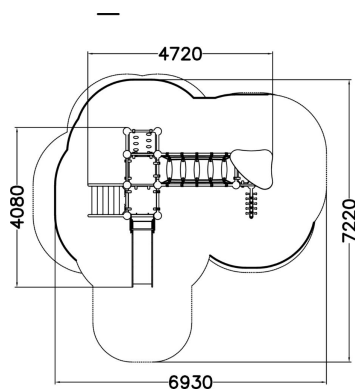

-  Bridges
1
-  Climbing
3
-  Roofs
1
-  Slides
1
-  Towers
3

Krypton is a multifunctional playground set for children of diverse ages. It can fit several children at a time. The lower slide is suitable for younger kids, while older ones will be fascinated by the various climbing sections. Access to the 870 mm high slide is safe via steps. The higher tower (1,470 mm) can be accessed by climbing net or a leaning peg ladder. The tower is also accessible via a climbing wall and a balancing bridge. A fun rung bridge is great for developing balance and using in various kinds of role playing games.

User age	1+
Number of users	11
Product length, mm	4720
Product width, mm	4080
Product height, mm	3410
Impact area, m ²	34.5
Falling space, m ²	37.6
Height required, mm	3410
Max. free fall height, mm	1550
Safety info	EN 1176-1, 3 TÜV
Installation time (for 1), H	22
Foundation options	deep_mounting surface_mounting
Metal	
Colour of walls and HPL	
Ropes	