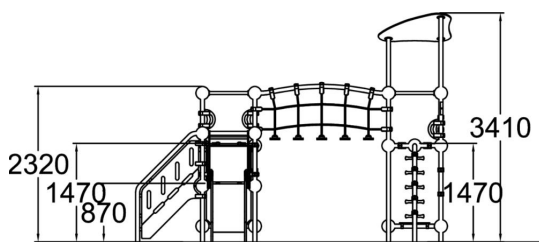

-  Bridges
1
-  Climbing
3
-  Roofs
1
-  Slides
1
-  Towers
3

Krypton is a multifunctional playground set for children of diverse ages. It can fit several children at a time. The lower slide is suitable for younger kids, while older ones will be fascinated by the various climbing sections. Access to the 870 mm high slide is safe via steps. The higher tower (1,470 mm) can be accessed by climbing net or a leaning peg ladder. The tower is also accessible via a climbing wall and a balancing bridge. A fun rung bridge is great for developing balance and using in various kinds of role playing games.

User age	1+
Number of users	11
Product length, mm	4720
Product width, mm	4080
Product height, mm	3410
Impact area, m ²	34.5
Falling space, m ²	37.6
Height required, mm	3410
Max. free fall height, mm	1550
Safety info	EN 1176-1, 3 TÜV
Installation time (for 1), H	22
Foundation options	deep_mounting surface_mounting
Metal	
Colour of walls and HPL	
Ropes	