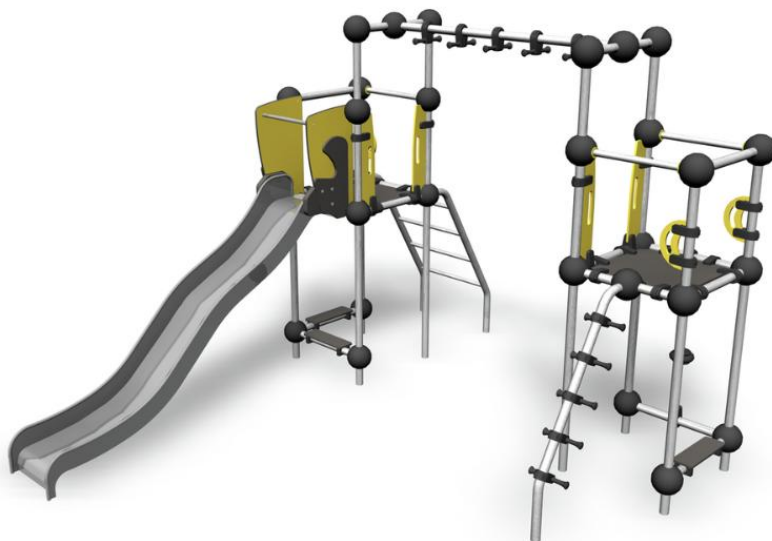

-  Climbing
4
-  Slides
1
-  Towers
2

Xenon is an exciting multifunctional playground set with a tall slide and two 1,470 mm high towers. It can fit several children at a time. There are three forms of ascent: by ladder, climbing rope or peg ladder. Access from one tower to the other is via hanging monkey bars. The set provides enough of a challenge even for older children, while developing their motor skills and balance. There are three seats at the bottom.

User age	3+
Number of users	11
Product length, mm	3770
Product width, mm	4390
Product height, mm	2920
Impact area, m ²	35.6
Falling space, m ²	36.2
Height required, mm	3270
Max. free fall height, mm	1770
Safety info	EN 1176-1, 3 TÜV
Installation time (for 1), H	18
Foundation options	deep_mounting surface_mounting
Metal	
Colour of walls and HPL	
Ropes	