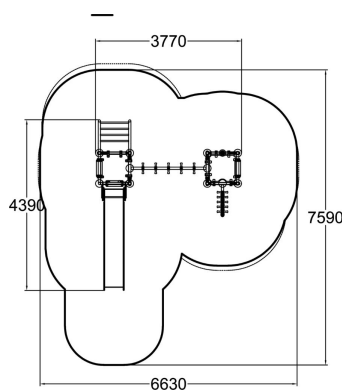

-  Climbing
4
-  Slides
1
-  Towers
2

Xenon is an exciting multifunctional playground set with a tall slide and two 1,470 mm high towers. It can fit several children at a time. There are three forms of ascent: by ladder, climbing rope or peg ladder. Access from one tower to the other is via hanging monkey bars. The set provides enough of a challenge even for older children, while developing their motor skills and balance. There are three seats at the bottom.

User age	3+
Number of users	11
Product length, mm	3770
Product width, mm	4390
Product height, mm	2920
Impact area, m ²	35.6
Falling space, m ²	36.2
Height required, mm	3270
Max. free fall height, mm	1770
Safety info	EN 1176-1, 3 TÜV
Installation time (for 1), H	18
Foundation options	deep_mounting surface_mounting
Metal	
Colour of walls and HPL	
Ropes	