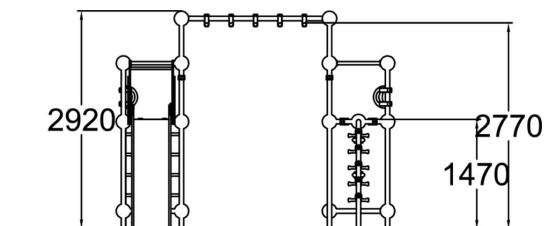

-  Climbing
4
-  Slides
1
-  Towers
2

Xenon is an exciting multifunctional playground set with a tall slide and two 1,470 mm high towers. It can fit several children at a time. There are three forms of ascent: by ladder, climbing rope or peg ladder. Access from one tower to the other is via hanging monkey bars. The set provides enough of a challenge even for older children, while developing their motor skills and balance. There are three seats at the bottom.

User age	3+
Number of users	11
Product length, mm	3770
Product width, mm	4390
Product height, mm	2920
Impact area, m ²	35.6
Falling space, m ²	36.2
Height required, mm	3270
Max. free fall height, mm	1770
Safety info	EN 1176-1, 3 TÜV
Installation time (for 1), H	18
Foundation options	deep_mounting surface_mounting
Metal	
Colour of walls and HPL	
Ropes	