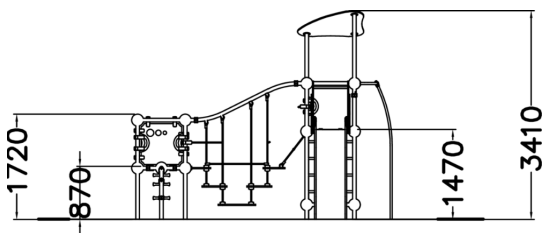

-  Climbing
3
-  Roofs
1
-  Slides
1
-  Towers
2

Radon is a large and diverse playground set that is bound to inspire all little climbers. A lower (870 mm) and a higher (1,470 mm) tower make it exciting, and various different climbing elements work together to diversely develop the children's motor skills. There is a fun suspension bridge for safe passage between the towers. The taller tower can also be accessed by a ladder, and the exhilarating descent at high speed is via the slide or a fireman's pole. Beneath the slide there is a seat for having a rest when necessary.

User age	3+
Number of users	10
Product length, mm	4290
Product width, mm	4390
Product height, mm	3410
Impact area, m ²	36.5
Falling space, m ²	37.1
Height required, mm	3410
Max. free fall height, mm	1470
Safety info	EN 1176-1, 3 TÜV
Installation time (for 1), H	22
Foundation options	deep_mounting surface_mounting
Metal	
Colour of walls and HPL	
Ropes	