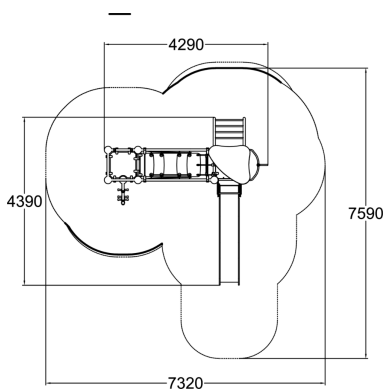

-  Climbing
3
-  Roofs
1
-  Slides
1
-  Towers
2

Radon is a large and diverse playground set that is bound to inspire all little climbers. A lower (870 mm) and a higher (1,470 mm) tower make it exciting, and various different climbing elements work together to diversely develop the children's motor skills. There is a fun suspension bridge for safe passage between the towers. The taller tower can also be accessed by a ladder, and the exhilarating descent at high speed is via the slide or a fireman's pole. Beneath the slide there is a seat for having a rest when necessary.

User age	3+
Number of users	10
Product length, mm	4290
Product width, mm	4390
Product height, mm	3410
Impact area, m ²	36.5
Falling space, m ²	37.1
Height required, mm	3410
Max. free fall height, mm	1470
Safety info	EN 1176-1, 3 TÜV
Installation time (for 1), H	22
Foundation options	deep_mounting surface_mounting
Metal	
Colour of walls and HPL	
Ropes	