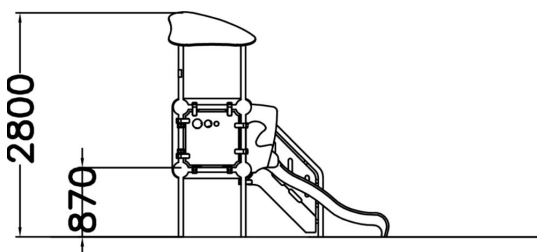

-  Play panels
1
-  Roofs
1
-  Slides
1
-  Towers
2

The short slide and the steps next to it encourage kids to slide down again and again. This develops their motor skills and gives them exercise during play. The covered platform at 870 mm is a great look-out spot and the see-through tunnel between the towers gives wings to the kids' imaginations.

User age	1+
Number of users	7
Product length, mm	3550
Product width, mm	2760
Product height, mm	2810
Impact area, m ²	29.8
Falling space, m ²	31.6
Height required, mm	2810
Max. free fall height, mm	1000
Safety info	EN 1176-1, 3 TÜV
Installation time (for 1), H	24
Foundation options	Deep mounting Surface mounting