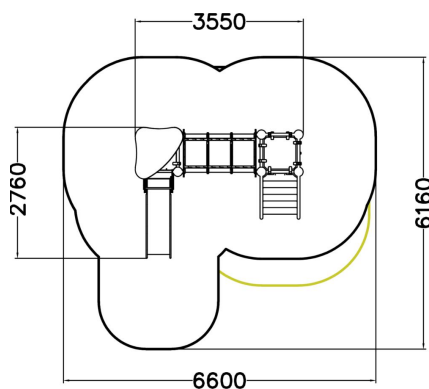

-  Play panels  
1
-  Roofs  
1
-  Slides  
1
-  Towers  
2

The short slide and the steps next to it encourage kids to slide down again and again. This develops their motor skills and gives them exercise during play. The covered platform at 870 mm is a great look-out spot and the see-through tunnel between the towers gives wings to the kids' imaginations.

User age	1+
Number of users	7
Product length, mm	3550
Product width, mm	2760
Product height, mm	2810
Impact area, m <sup>2</sup>	29.8
Falling space, m <sup>2</sup>	31.6
Height required, mm	2810
Max. free fall height, mm	1000
Safety info	EN 1176-1, 3 TÜV
Installation time (for 1), H	24
Foundation options	Deep mounting Surface mounting