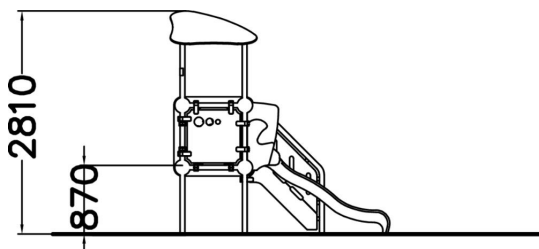

-  Play panels
1
-  Roofs
1
-  Slides
1
-  Towers
2

The short slide and the steps next to it encourage kids to slide down again and again. This develops their motor skills and gives them exercise during play. The covered platform at 870 mm is a great look-out spot and the see-through tunnel between the towers gives wings to the kids' imaginations.

User age	1+
Number of users	7
Product length, mm	3550
Product width, mm	2760
Product height, mm	2810
Impact area, m ²	29.8
Falling space, m ²	31.6
Height required, mm	2810
Max. free fall height, mm	1000
Safety info	EN 1176-1, 3 TÜV
Installation time (for 1), H	24
Foundation options	deep_mounting surface_mounting
Metal	
Colour of walls and HPL	
Ropes	