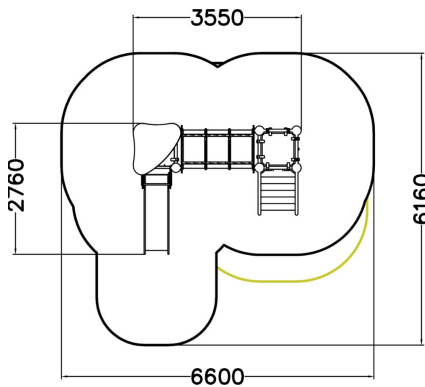

-  Play panels
1
-  Roofs
1
-  Slides
1
-  Towers
2

The short slide and the steps next to it encourage kids to slide down again and again. This develops their motor skills and gives them exercise during play. The covered platform at 870 mm is a great look-out spot and the see-through tunnel between the towers gives wings to the kids' imaginations.

User age	1+
Number of users	7
Product length, mm	3550
Product width, mm	2760
Product height, mm	2810
Impact area, m ²	29.8
Falling space, m ²	31.6
Height required, mm	2810
Max. free fall height, mm	1000
Safety info	EN 1176-1, 3 TÜV
Installation time (for 1), H	24
Foundation options	deep_mounting surface_mounting
Metal	
Colour of walls and HPL	
Ropes	