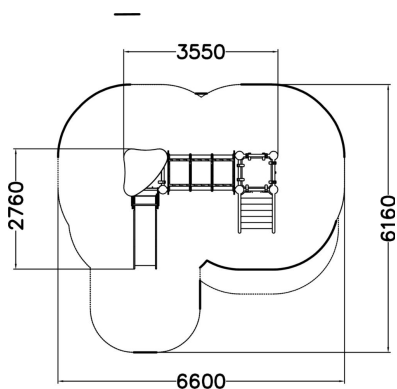

-  Play panels
1
-  Roofs
1
-  Slides
1
-  Towers
2

The short slide and the steps next to it encourage kids to slide down again and again. This develops their motor skills and gives them exercise during play. The covered platform at 870 mm is a great look-out spot and the see-through tunnel between the towers gives wings to the kids' imaginations.

User age	1+
Number of users	7
Product length, mm	3550
Product width, mm	2760
Product height, mm	2810
Impact area, m ²	29.8
Falling space, m ²	31.6
Height required, mm	2810
Max. free fall height, mm	1000
Safety info	EN 1176-1, 3 TÜV
Installation time (for 1), H	24
Foundation options	Deep mounting Surface mounting