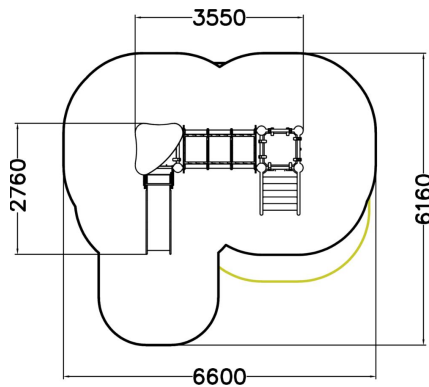

-  Play panels
1
-  Roofs
1
-  Slides
1
-  Towers
2

The short slide and the steps next to it encourage kids to slide down again and again. This develops their motor skills and gives them exercise during play. The covered platform at 870 mm is a great look-out spot and the see-through tunnel between the towers gives wings to the kids' imaginations.

User age	1+
Number of users	7
Product length, mm	3550
Product width, mm	2760
Product height, mm	2810
Impact area, m ²	29.8
Falling space, m ²	31.6
Height required, mm	2810
Max. free fall height, mm	1000
Safety info	EN 1176-1, 3 TÜV
Installation time (for 1), H	24
Foundation options	deep_mounting surface_mounting
Metal	
Colour of walls and HPL	
Ropes	