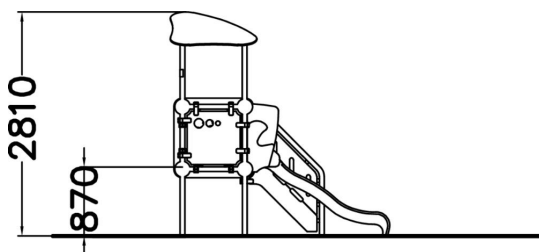

-  Play panels  
1
-  Roofs  
1
-  Slides  
1
-  Towers  
2

The short slide and the steps next to it encourage kids to slide down again and again. This develops their motor skills and gives them exercise during play. The covered platform at 870 mm is a great look-out spot and the see-through tunnel between the towers gives wings to the kids' imaginations.

User age	1+
Number of users	7
Product length, mm	3550
Product width, mm	2760
Product height, mm	2810
Impact area, m <sup>2</sup>	29.8
Falling space, m <sup>2</sup>	31.6
Height required, mm	2810
Max. free fall height, mm	1000
Safety info	EN 1176-1, 3 TÜV
Installation time (for 1), H	24
Foundation options	Deep mounting Surface mounting