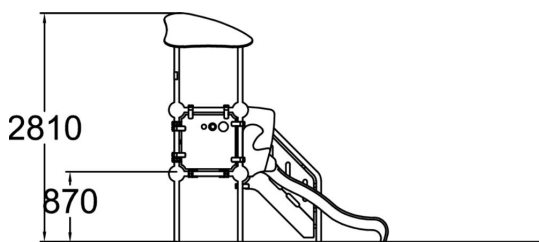

-  Play panels  
1
-  Roofs  
1
-  Slides  
1
-  Towers  
2

The short slide and the steps next to it encourage kids to slide down again and again. This develops their motor skills and gives them exercise during play. The large, covered platform at 870 mm is a great look-out spot with added play functions in the form of a labyrinth and a roulette on the walls.

User age	1+
Number of users	7
Product length, mm	2570
Product width, mm	2760
Product height, mm	2810
Impact area, m <sup>2</sup>	24.9
Falling space, m <sup>2</sup>	26.2
Height required, mm	2810
Max. free fall height, mm	1000
Safety info	EN 1176-1, 3 TÜV
Installation time (for 1), H	20
Foundation options	deep_mounting surface_mounting
Metal	
Colour of walls and HPL	
Ropes	