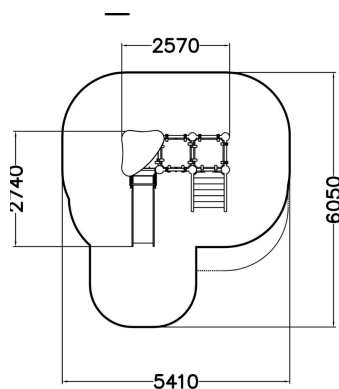

-  Play panels
1
-  Roofs
1
-  Slides
1
-  Towers
2

The short slide and the steps next to it encourage kids to slide down again and again. This develops their motor skills and gives them exercise during play. The large, covered platform at 870 mm is a great look-out spot with added play functions in the form of a labyrinth and a roulette on the walls.

User age	1+
Number of users	7
Product length, mm	2570
Product width, mm	2760
Product height, mm	2810
Impact area, m ²	24.9
Falling space, m ²	26.2
Height required, mm	2810
Max. free fall height, mm	1000
Safety info	EN 1176-1, 3 TÜV
Installation time (for 1), H	20
Foundation options	deep_mounting surface_mounting
Metal	
Colour of walls and HPL	
Ropes	