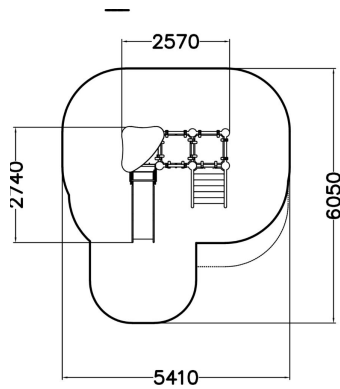

-  Play panels
1
-  Roofs
1
-  Slides
1
-  Towers
2

The short slide and the steps next to it encourage kids to slide down again and again. This develops their motor skills and gives them exercise during play. The large, covered platform at 870 mm is a great look-out spot with added play functions in the form of a labyrinth and a roulette on the walls.

User age	1+
Number of users	7
Product length, mm	2570
Product width, mm	2760
Product height, mm	2810
Impact area, m ²	24.9
Falling space, m ²	26.2
Height required, mm	2810
Max. free fall height, mm	1000
Safety info	EN 1176-1, 3 TÜV
Installation time (for 1), H	20
Foundation options	Deep mounting Surface mounting