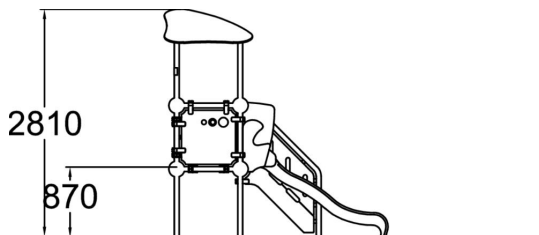

-  Play panels
1
-  Roofs
1
-  Slides
1
-  Towers
2

The short slide and the steps next to it encourage kids to slide down again and again. This develops their motor skills and gives them exercise during play. The large, covered platform at 870 mm is a great look-out spot with added play functions in the form of a labyrinth and a roulette on the walls.

User age	1+
Number of users	7
Product length, mm	2570
Product width, mm	2760
Product height, mm	2810
Impact area, m ²	24.9
Falling space, m ²	26.2
Height required, mm	2810
Max. free fall height, mm	1000
Safety info	EN 1176-1, 3 TÜV
Installation time (for 1), H	20
Foundation options	Deep mounting Surface mounting