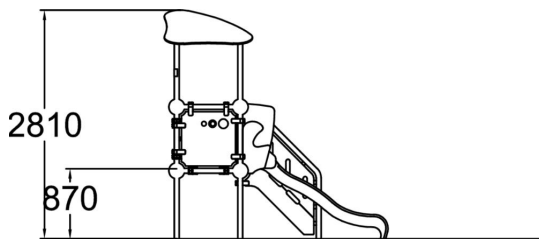

-  Play panels
1
-  Roofs
1
-  Slides
1
-  Towers
2

The short slide and the steps next to it encourage kids to slide down again and again. This develops their motor skills and gives them exercise during play. The large, covered platform at 870 mm is a great look-out spot with added play functions in the form of a labyrinth and a roulette on the walls.

User age	1+
Number of users	7
Product length, mm	2570
Product width, mm	2760
Product height, mm	2810
Impact area, m ²	24.9
Falling space, m ²	26.2
Height required, mm	2810
Max. free fall height, mm	1000
Safety info	EN 1176-1, 3 TÜV
Installation time (for 1), H	20
Foundation options	deep_mounting surface_mounting
Metal	
Colour of walls and HPL	
Ropes	