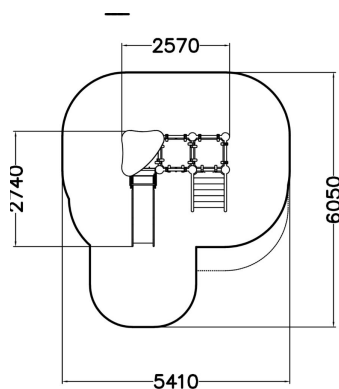

-  Play panels  
1
-  Roofs  
1
-  Slides  
1
-  Towers  
2

The short slide and the steps next to it encourage kids to slide down again and again. This develops their motor skills and gives them exercise during play. The large, covered platform at 870 mm is a great look-out spot with added play functions in the form of a labyrinth and a roulette on the walls.

User age	1+
Number of users	7
Product length, mm	2570
Product width, mm	2760
Product height, mm	2810
Impact area, m <sup>2</sup>	24.9
Falling space, m <sup>2</sup>	26.2
Height required, mm	2810
Max. free fall height, mm	1000
Safety info	EN 1176-1, 3 TÜV
Installation time (for 1), H	20
Foundation options	deep_mounting surface_mounting
Metal	
Colour of walls and HPL	
Ropes	