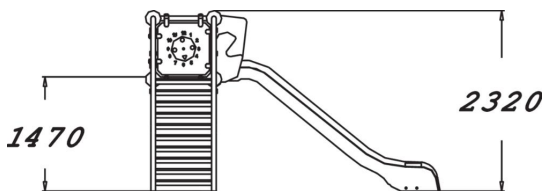

-  Play panels
1
-  Slides
1
-  Towers
1

User age	2+
Number of users	4
Product length, mm	3800
Product width, mm	2480
Product height, mm	2320
Impact area, m ²	25.8
Falling space, m ²	27.9
Height required, mm	3270
Max. free fall height, mm	1470
Safety info	EN 1176-1, 3 TÜV
Installation time (for 1), H	14
Foundation options	deep_mounting surface_mounting
Metal	
Colour of walls and HPL	
Ropes	