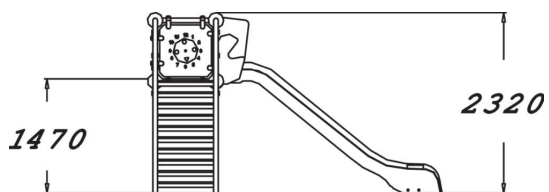

-  Play panels
1
-  Slides
1
-  Towers
1

User age	2+
Number of users	4
Product length, mm	3800
Product width, mm	2480
Product height, mm	2320
Impact area, m ²	25.8
Falling space, m ²	27.9
Height required, mm	3270
Max. free fall height, mm	1470
Safety info	EN 1176-1, 3 TÜV
Installation time (for 1), H	14
Foundation options	deep_mounting surface_mounting
Metal	
Colour of walls and HPL	
Ropes	