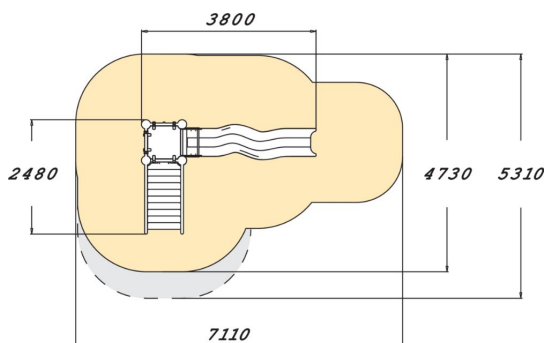

-  Play panels
1
-  Slides
1
-  Towers
1

User age	2+
Number of users	4
Product length, mm	3800
Product width, mm	2480
Product height, mm	2320
Impact area, m ²	25.8
Falling space, m ²	27.9
Height required, mm	3270
Max. free fall height, mm	1470
Safety info	EN 1176-1, 3 TÜV
Installation time (for 1), H	14
Foundation options	deep_mounting surface_mounting
Metal	
Colour of walls and HPL	
Ropes	