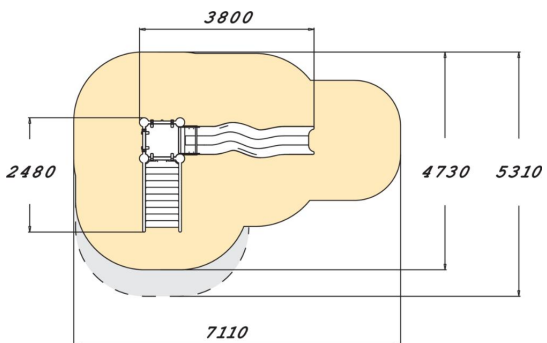

-  Play panels
1
-  Slides
1
-  Towers
1

User age	2+
Number of users	4
Product length, mm	3800
Product width, mm	2480
Product height, mm	2320
Impact area, m ²	25.8
Falling space, m ²	27.9
Height required, mm	3270
Max. free fall height, mm	1470
Safety info	EN 1176-1, 3 TÜV
Installation time (for 1), H	14
Foundation options	deep_mounting surface_mounting
Metal	
Colour of walls and HPL	
Ropes	