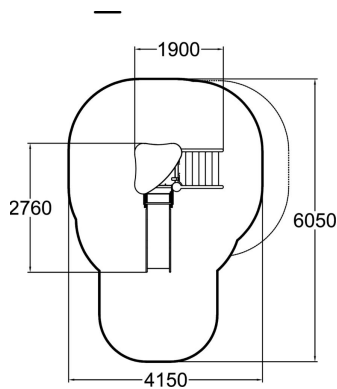

-  Roofs
1
-  Slides
1
-  Towers
1

Playground equipment for younger children, including steps, a covered, 870 mm high platform, and a low slide. Safe and durable, it develops small children's motor skills. An updated version of the traditional slide, which is every child's favourite year after year.

User age	1+
Number of users	3
Product length, mm	1900
Product width, mm	2760
Product height, mm	2810
Impact area, m ²	19.5
Falling space, m ²	21.5
Height required, mm	2810
Max. free fall height, mm	1000
Safety info	EN 1176-1, 3 TÜV
Installation time (for 1), H	12
Foundation options	deep_mounting surface_mounting
Metal	
Colour of walls and HPL	
Ropes	