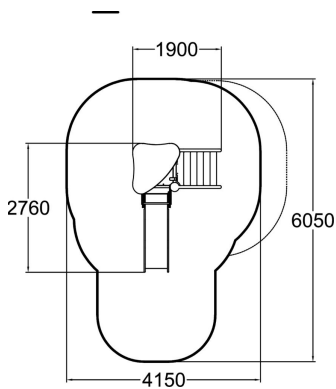

-  Roofs
1
-  Slides
1
-  Towers
1

Playground equipment for younger children, including steps, a covered, 870 mm high platform, and a low slide. Safe and durable, it develops small children's motor skills. An updated version of the traditional slide, which is every child's favourite year after year.

User age	1+
Number of users	3
Product length, mm	1900
Product width, mm	2760
Product height, mm	2810
Impact area, m ²	19.5
Falling space, m ²	21.5
Height required, mm	2810
Max. free fall height, mm	1000
Safety info	EN 1176-1, 3 TÜV
Installation time (for 1), H	12
Foundation options	deep_mounting surface_mounting
Metal	
Colour of walls and HPL	
Ropes	