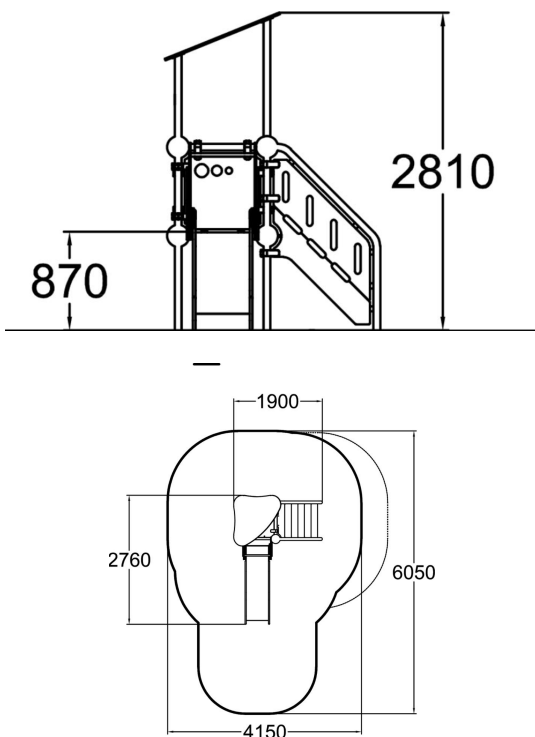

-  Roofs  
1
-  Slides  
1
-  Towers  
1

Playground equipment for younger children, including steps, a covered, 870 mm high platform, and a low slide. Safe and durable, it develops small children's motor skills. An updated version of the traditional slide, which is every child's favourite year after year.

User age	1+
Number of users	3
Product length, mm	1900
Product width, mm	2760
Product height, mm	2810
Impact area, m <sup>2</sup>	19.5
Falling space, m <sup>2</sup>	21.5
Height required, mm	2810
Max. free fall height, mm	1000
Safety info	EN 1176-1, 3 TÜV
Installation time (for 1), H	12
Foundation options	Deep mounting Surface mounting