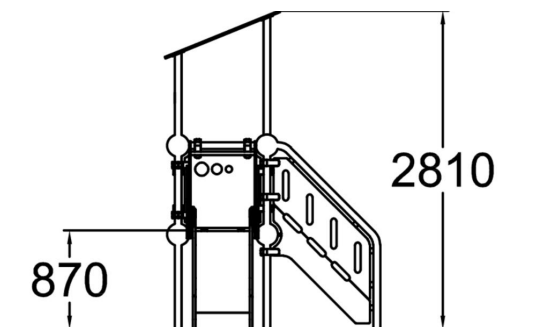

-  Roofs
1
-  Slides
1
-  Towers
1

Playground equipment for younger children, including steps, a covered, 870 mm high platform, and a low slide. Safe and durable, it develops small children's motor skills. An updated version of the traditional slide, which is every child's favourite year after year.

User age	1+
Number of users	3
Product length, mm	1900
Product width, mm	2760
Product height, mm	2810
Impact area, m ²	19.5
Falling space, m ²	21.5
Height required, mm	2810
Max. free fall height, mm	1000
Safety info	EN 1176-1, 3 TÜV
Installation time (for 1), H	12
Foundation options	deep_mounting surface_mounting
Metal	
Colour of walls and HPL	
Ropes	