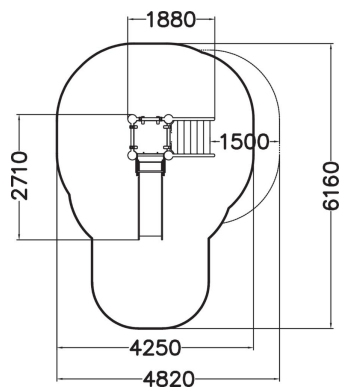

Playground equipment for younger children, including steps, a covered, 870 mm high platform, and a low slide. Safe and durable, it develops small children's motor skills. An updated version of the traditional slide, which is every child's favourite year after year.

User age	1+
Number of users	3
Product length, mm	1880
Product width, mm	2710
Product height, mm	1720
Impact area, m ²	20
Falling space, m ²	22
Height required, mm	2370
Max. free fall height, mm	1000
Safety info	EN 1176-1, 3 TÜV
Installation time (for 1), H	10
Foundation options	Deep mounting Surface mounting