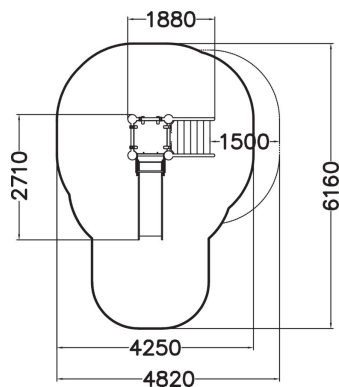

Playground equipment for younger children, including steps, a covered, 870 mm high platform, and a low slide. Safe and durable, it develops small children's motor skills. An updated version of the traditional slide, which is every child's favourite year after year.

User age	1+
Number of users	3
Product length, mm	1880
Product width, mm	2710
Product height, mm	1720
Impact area, m <sup>2</sup>	20
Falling space, m <sup>2</sup>	22
Height required, mm	2370
Max. free fall height, mm	1000
Safety info	EN 1176-1, 3 TÜV
Installation time (for 1), H	10
Foundation options	Deep mounting Surface mounting