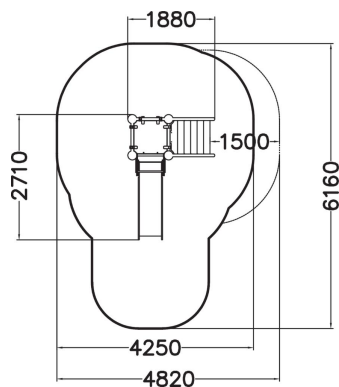

Playground equipment for younger children, including steps, a covered, 870 mm high platform, and a low slide. Safe and durable, it develops small children's motor skills. An updated version of the traditional slide, which is every child's favourite year after year.

User age	1+
Number of users	3
Product length, mm	1880
Product width, mm	2710
Product height, mm	1720
Impact area, m ²	20
Falling space, m ²	22
Height required, mm	2370
Max. free fall height, mm	1000
Safety info	EN 1176-1, 3 TÜV
Installation time (for 1), H	10
Foundation options	deep_mounting surface_mounting
Metal	
Colour of walls and HPL	
Ropes	