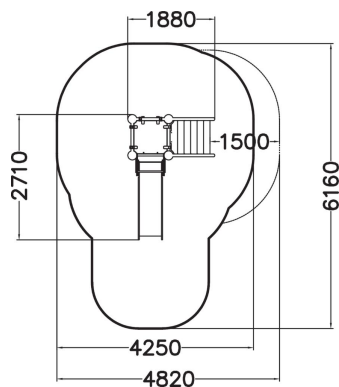

Playground equipment for younger children, including steps, a covered, 870 mm high platform, and a low slide. Safe and durable, it develops small children's motor skills. An updated version of the traditional slide, which is every child's favourite year after year.

User age	1+
Number of users	3
Product length, mm	1880
Product width, mm	2710
Product height, mm	1720
Impact area, m <sup>2</sup>	20
Falling space, m <sup>2</sup>	22
Height required, mm	2370
Max. free fall height, mm	1000
Safety info	EN 1176-1, 3 TÜV
Installation time (for 1), H	10
Foundation options	deep_mounting surface_mounting
Metal	
Colour of walls and HPL	
Ropes	