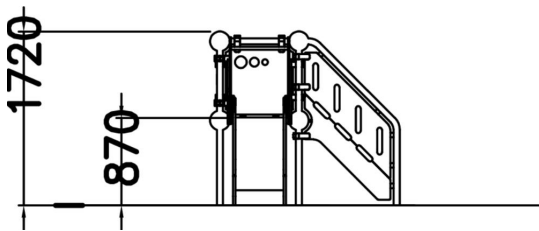

Playground equipment for younger children, including steps, a covered, 870 mm high platform, and a low slide. Safe and durable, it develops small children's motor skills. An updated version of the traditional slide, which is every child's favourite year after year.

User age	1+
Number of users	3
Product length, mm	1880
Product width, mm	2710
Product height, mm	1720
Impact area, m ²	20
Falling space, m ²	22
Height required, mm	2370
Max. free fall height, mm	1000
Safety info	EN 1176-1, 3 TÜV
Installation time (for 1), H	10
Foundation options	deep_mounting surface_mounting
Metal	
Colour of walls and HPL	
Ropes	