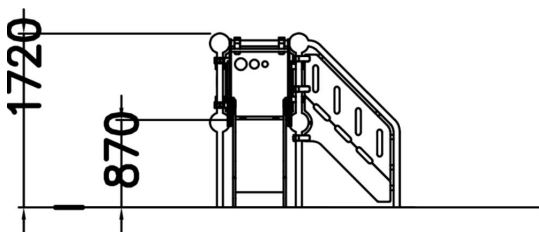

Playground equipment for younger children, including steps, a covered, 870 mm high platform, and a low slide. Safe and durable, it develops small children's motor skills. An updated version of the traditional slide, which is every child's favourite year after year.

User age	1+
Number of users	3
Product length, mm	1880
Product width, mm	2710
Product height, mm	1720
Impact area, m ²	20
Falling space, m ²	22
Height required, mm	2370
Max. free fall height, mm	1000
Safety info	EN 1176-1, 3 TÜV
Installation time (for 1), H	10
Foundation options	Deep mounting Surface mounting