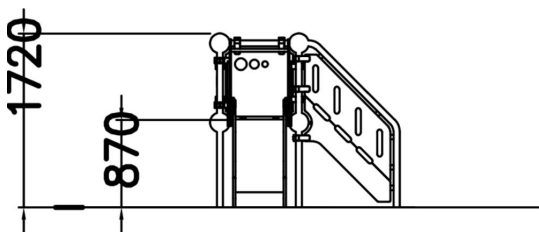

Playground equipment for younger children, including steps, a covered, 870 mm high platform, and a low slide. Safe and durable, it develops small children's motor skills. An updated version of the traditional slide, which is every child's favourite year after year.

User age	1+
Number of users	3
Product length, mm	1880
Product width, mm	2710
Product height, mm	1720
Impact area, m <sup>2</sup>	20
Falling space, m <sup>2</sup>	22
Height required, mm	2370
Max. free fall height, mm	1000
Safety info	EN 1176-1, 3 TÜV
Installation time (for 1), H	10
Foundation options	deep_mounting surface_mounting
Metal	
Colour of walls and HPL	
Ropes	