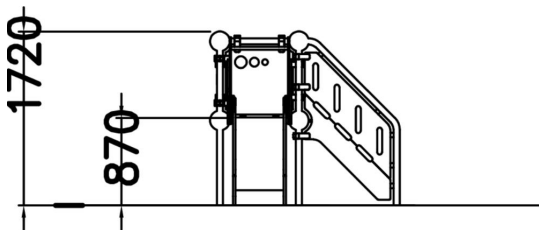

Playground equipment for younger children, including steps, a covered, 870 mm high platform, and a low slide. Safe and durable, it develops small children's motor skills. An updated version of the traditional slide, which is every child's favourite year after year.

User age	1+
Number of users	3
Product length, mm	1880
Product width, mm	2710
Product height, mm	1720
Impact area, m <sup>2</sup>	20
Falling space, m <sup>2</sup>	22
Height required, mm	2370
Max. free fall height, mm	1000
Safety info	EN 1176-1, 3 TÜV
Installation time (for 1), H	10
Foundation options	Deep mounting Surface mounting