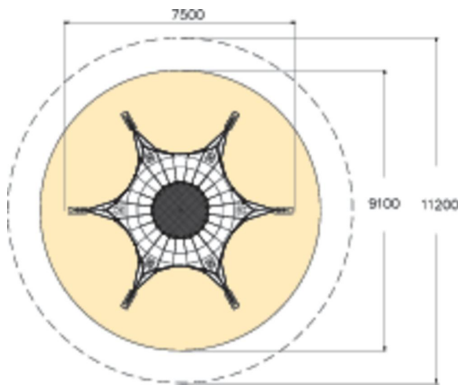

Spider L is a fun climbing structure featuring a flexible center area surrounded by netting. The product is also available in blue-grey colour combination (200225), or in smaller M-size.

User age	6+
Number of users	17
Product length, mm	7500
Product width, mm	7500
Product height, mm	1500
Impact area, m ²	65
Falling space, m ²	65
Height required, mm	3000
Max. free fall height, mm	1500
Installation time (for 1), H	34
Foundation options	Deep mounting