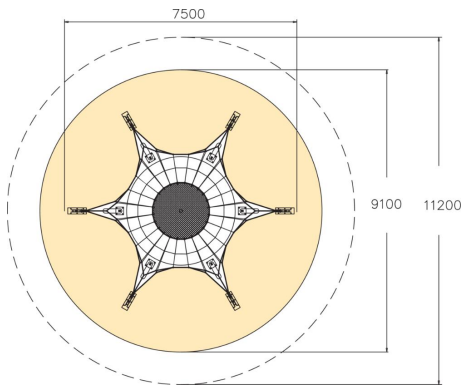

Spider L is a fun climbing structure featuring a flexible center area surrounded by netting. The product is also available in blue-grey colour combination (200225), or in smaller M-size.

User age	6+
Number of users	17
Product length, mm	7500
Product width, mm	7500
Product height, mm	1500
Impact area, m <sup>2</sup>	65
Falling space, m <sup>2</sup>	65
Height required, mm	3000
Max. free fall height, mm	1500
Installation time (for 1), H	34
Foundation options	deep_mounting
Metal	
Ropes	