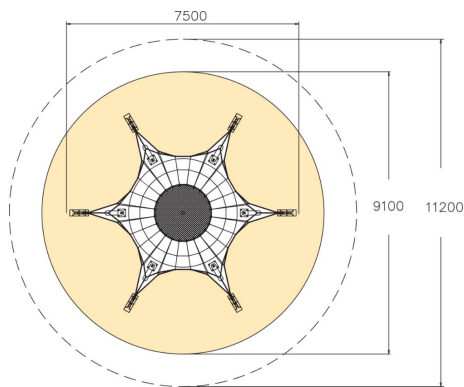

Spider L is a fun climbing structure featuring a flexible center area surrounded by netting. The product is also available in blue-grey colour combination (200225), or in smaller M-size.

User age	6+
Number of users	17
Product length, mm	7500
Product width, mm	7500
Product height, mm	1500
Impact area, m ²	65
Falling space, m ²	65
Height required, mm	3000
Max. free fall height, mm	1500
Installation time (for 1), H	34
Foundation options	deep_mounting
Metal	
Ropes	