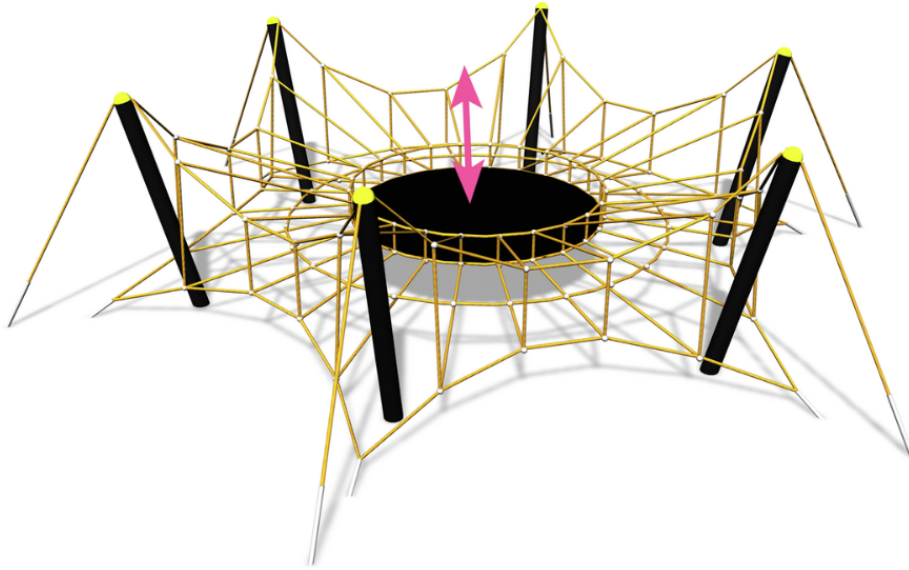

Spider L

Spider L is a fun climbing structure featuring a flexible center area surrounded by netting. The product is also available in blue-grey colour combination (200225), or in smaller M-size.

User age	6+
Number of users	17
Product length, mm	7500
Product width, mm	7500
Product height, mm	1500
Impact area, m ²	65
Falling space, m ²	65
Height required, mm	3000
Max. free fall height, mm	1500
Installation time (for 1), H	34
Foundation options	deep_mounting
Metal	
Ropes	