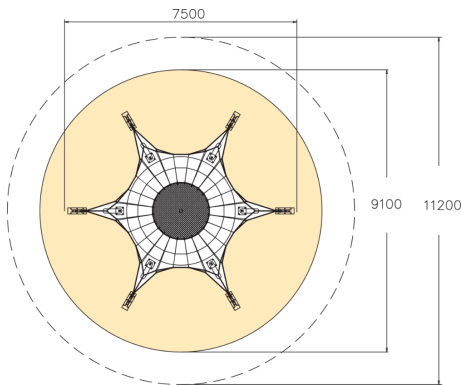

Spider L

Spider L is a fun climbing structure featuring a flexible center area surrounded by netting. The product is also available in blue-grey colour combination (200225), or in smaller M-size.

User age	6+
Number of users	17
Product length, mm	7500
Product width, mm	7500
Product height, mm	1500
Impact area, m ²	65
Falling space, m ²	65
Height required, mm	3000
Max. free fall height, mm	1500
Installation time (for 1), H	34
Foundation options	deep_mounting
Metal	
Ropes	