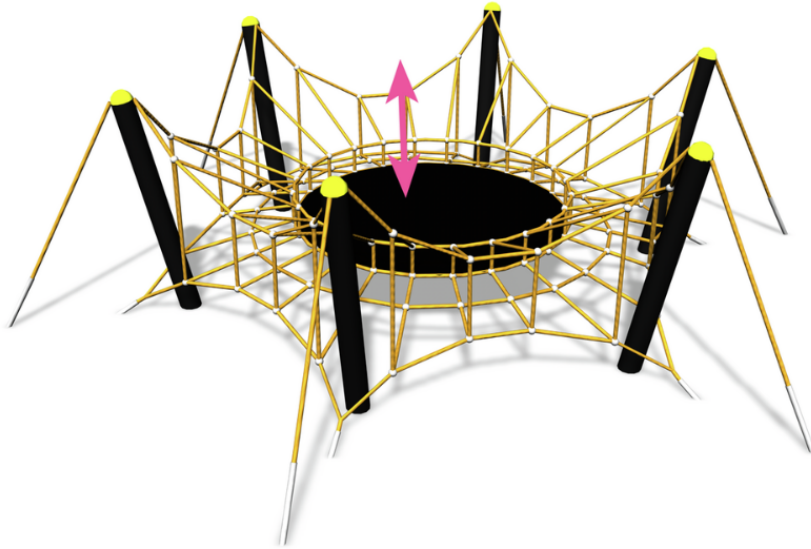

# Spider M

Spider M is a fun climbing structure featuring a flexible center area surrounded by netting. The product is also available in blue-gray colour combination (200220), or in bigger L-size.

User age	2+
Number of users	13
Product length, mm	5600
Product width, mm	5600
Product height, mm	1200
Impact area, m <sup>2</sup>	40.7
Height required, mm	2700
Max. free fall height, mm	1200
Installation time (for 1), H	34
Foundation options	deep_mounting
Metal	
Ropes	