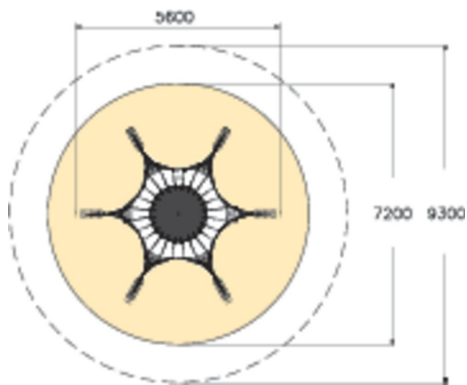

Spider M

Spider M is a fun climbing structure featuring a flexible center area surrounded by netting. The product is also available in blue-gray colour combination (200220), or in bigger L-size.

User age	2+
Number of users	13
Product length, mm	5600
Product width, mm	5600
Product height, mm	1200
Impact area, m ²	40.7
Height required, mm	2700
Max. free fall height, mm	1200
Installation time (for 1), H	34
Foundation options	Deep mounting