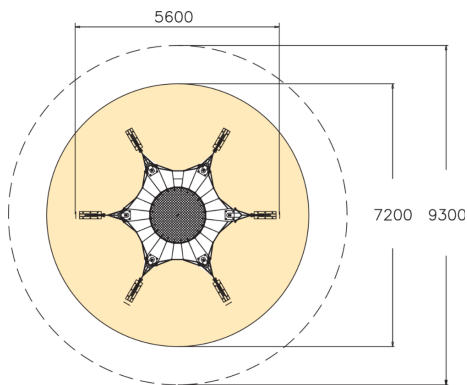

Spider M

Spider M is a fun climbing structure featuring a flexible center area surrounded by netting. The product is also available in blue-gray colour combination (200220), or in bigger L-size.

User age	2+
Number of users	13
Product length, mm	5600
Product width, mm	5600
Product height, mm	1200
Impact area, m ²	40.7
Height required, mm	2700
Max. free fall height, mm	1200
Installation time (for 1), H	34
Foundation options	deep_mounting
Metal	
Ropes	