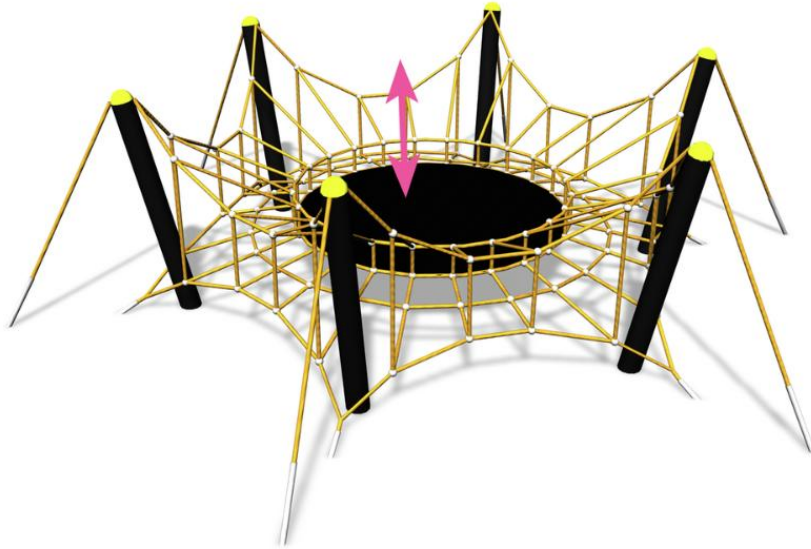

Spider M

Spider M is a fun climbing structure featuring a flexible center area surrounded by netting. The product is also available in blue-gray colour combination (200220), or in bigger L-size.

User age	2+
Number of users	13
Product length, mm	5600
Product width, mm	5600
Product height, mm	1200
Impact area, m ²	40.7
Height required, mm	2700
Max. free fall height, mm	1200
Installation time (for 1), H	34
Foundation options	Deep mounting