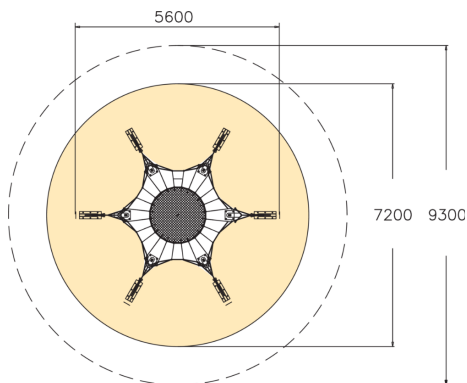

# Spider M

Spider M is a fun climbing structure featuring a flexible center area surrounded by netting. The product is also available in blue-gray colour combination (200220), or in bigger L-size.

User age	2+
Number of users	13
Product length, mm	5600
Product width, mm	5600
Product height, mm	1200
Impact area, m <sup>2</sup>	40.7
Height required, mm	2700
Max. free fall height, mm	1200
Installation time (for 1), H	34
Foundation options	deep_mounting
Metal	
Ropes	