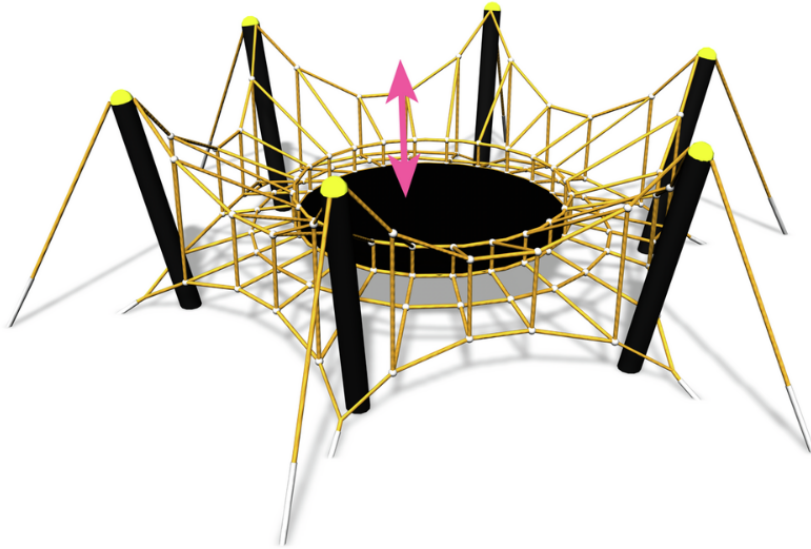

Spider M

Spider M is a fun climbing structure featuring a flexible center area surrounded by netting. The product is also available in blue-gray colour combination (200220), or in bigger L-size.

User age	2+
Number of users	13
Product length, mm	5600
Product width, mm	5600
Product height, mm	1200
Impact area, m ²	40.7
Height required, mm	2700
Max. free fall height, mm	1200
Installation time (for 1), H	34
Foundation options	deep_mounting
Metal	
Ropes	