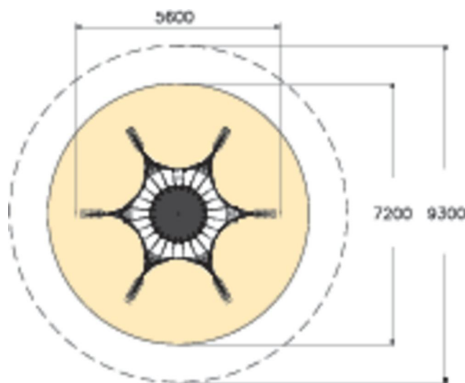

Spider M

Spider M is a fun climbing structure featuring a flexible center area surrounded by netting. The product is also available in blue-gray colour combination (200220), or in bigger L-size.

User age	2+
Number of users	13
Product length, mm	5600
Product width, mm	5600
Product height, mm	1200
Impact area, m ²	40.7
Height required, mm	2700
Max. free fall height, mm	1200
Installation time (for 1), H	34
Foundation options	deep_mounting
Metal	
Ropes	