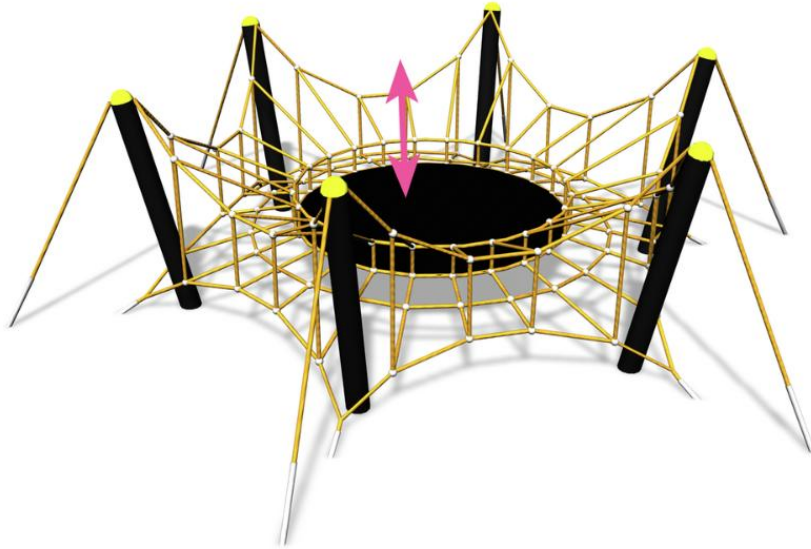

Spider M

Spider M is a fun climbing structure featuring a flexible center area surrounded by netting. The product is also available in blue-gray colour combination (200220), or in bigger L-size.

User age	2+
Number of users	13
Product length, mm	5600
Product width, mm	5600
Product height, mm	1200
Impact area, m ²	40.7
Height required, mm	2700
Max. free fall height, mm	1200
Installation time (for 1), H	34
Foundation options	deep_mounting
Metal	
Ropes	