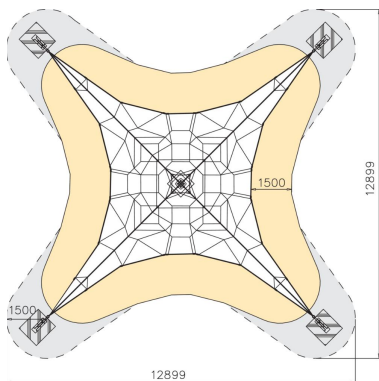

Pyramid Net L

Pyramid net provides a lot of movement, exercise, balance and fun. The climbing structure accommodates more challenges the deeper and higher you climb. Pyramid net offers high capacity in a compact format and it is suited to a wide age group! It is available in blue-grey or yellow-black colour combinations and in three sizes; S, M and L.

User age	6-12
Number of users	46
Product length, mm	9900
Product width, mm	9900
Product height, mm	5700
Impact area, m ²	87
Falling space, m ²	112.1
Height required, mm	5700
Max. free fall height, mm	850
Safety info	EN 1176-1, 11:2008 TÜV
Installation time (for 1), H	28
Foundation options	Deep mounting