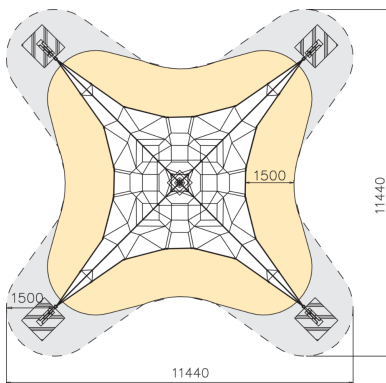

Pyramid Net M

Pyramid net provides a lot of movement, exercise, balance and fun. The climbing structure accommodates more challenges the deeper and higher you climb. Pyramid net offers high capacity in a compact format and it is suited to a wide age group! It is available in blue-grey or yellow-black colour combinations and in three sizes; S, M and L.

User age	6-12
Number of users	35
Product length, mm	7780
Product width, mm	7780
Product height, mm	4450
Impact area, m ²	59.5
Falling space, m ²	83.3
Height required, mm	4450
Max. free fall height, mm	700
Safety info	EN 1176-1, 11:2008 TÜV
Installation time (for 1), H	28
Foundation options	deep_mounting
Metal	
Ropes	