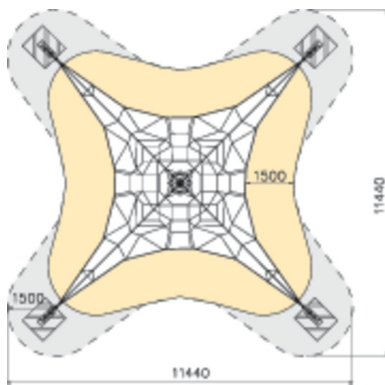

Pyramid Net M

Pyramid net provides a lot of movement, exercise, balance and fun. The climbing structure accommodates more challenges the deeper and higher you climb. Pyramid net offers high capacity in a compact format and it is suited to a wide age group! It is available in blue-grey or yellow-black colour combinations and in three sizes; S, M and L.

User age	6-12
Number of users	35
Product length, mm	7780
Product width, mm	7780
Product height, mm	4450
Impact area, m ²	59.5
Falling space, m ²	83.3
Height required, mm	4450
Max. free fall height, mm	700
Safety info	EN 1176-1, 11:2008 TÜV
Installation time (for 1), H	28
Foundation options	Deep mounting