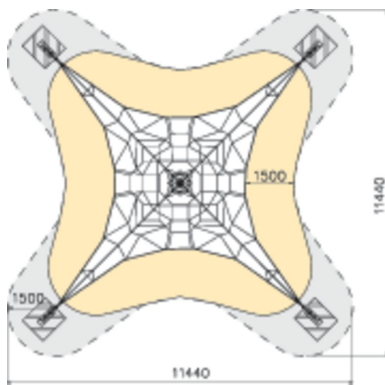

Pyramid Net M

Pyramid net provides a lot of movement, exercise, balance and fun. The climbing structure accommodates more challenges the deeper and higher you climb. Pyramid net offers high capacity in a compact format and it is suited to a wide age group! It is available in blue-grey or yellow-black colour combinations and in three sizes; S, M and L.

User age	6-12
Number of users	35
Product length, mm	7780
Product width, mm	7780
Product height, mm	4450
Impact area, m ²	59.5
Falling space, m ²	83.3
Height required, mm	4450
Max. free fall height, mm	700
Safety info	EN 1176-1, 11:2008 TÜV
Installation time (for 1), H	28
Foundation options	deep_mounting
Metal	
Ropes	