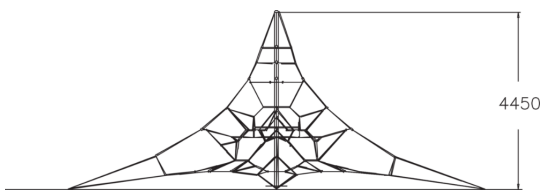

Pyramid Net M

Pyramid net provides a lot of movement, exercise, balance and fun. The climbing structure accommodates more challenges the deeper and higher you climb. Pyramid net offers high capacity in a compact format and it is suited to a wide age group! It is available in blue-grey or yellow-black colour combinations and in three sizes; S, M and L.

User age	6-12
Number of users	35
Product length, mm	7780
Product width, mm	7780
Product height, mm	4450
Impact area, m ²	59.5
Falling space, m ²	83.3
Height required, mm	4450
Max. free fall height, mm	700
Safety info	EN 1176-1, 11:2008 TÜV
Installation time (for 1), H	28
Foundation options	deep_mounting
Metal	
Ropes	