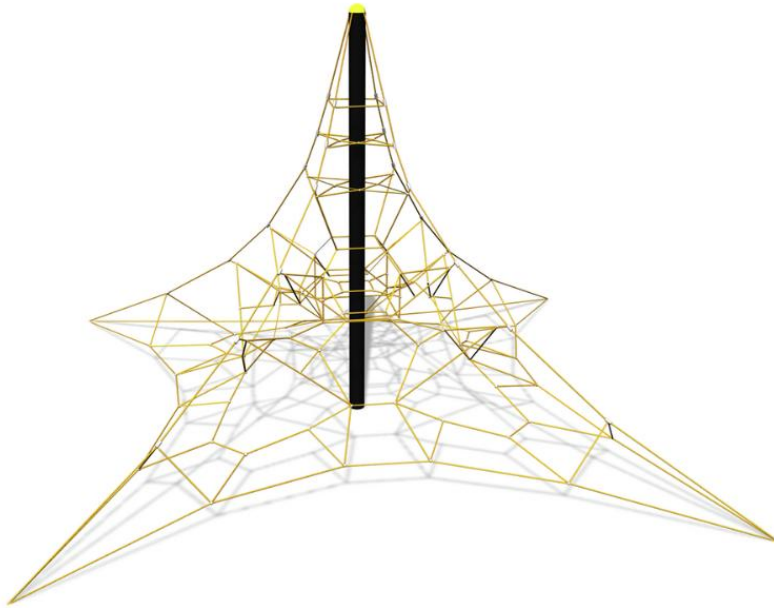

Pyramid Net S

Pyramid net provides a lot of movement, exercise, balance and fun. The climbing structure accommodates more challenges the deeper and higher you climb. Pyramid net offers high capacity in a compact format and it is suited to a wide age group! It is available in blue-grey or yellow-black colour combinations and in three sizes; S, M and L.

User age	6-12
Number of users	28
Product length, mm	5660
Product width, mm	5660
Product height, mm	3900
Impact area, m ²	41.7
Falling space, m ²	59.3
Height required, mm	3900
Max. free fall height, mm	510
Safety info	EN 1176-1, 11:2008 TÜV
Installation time (for 1), H	28
Foundation options	Deep mounting