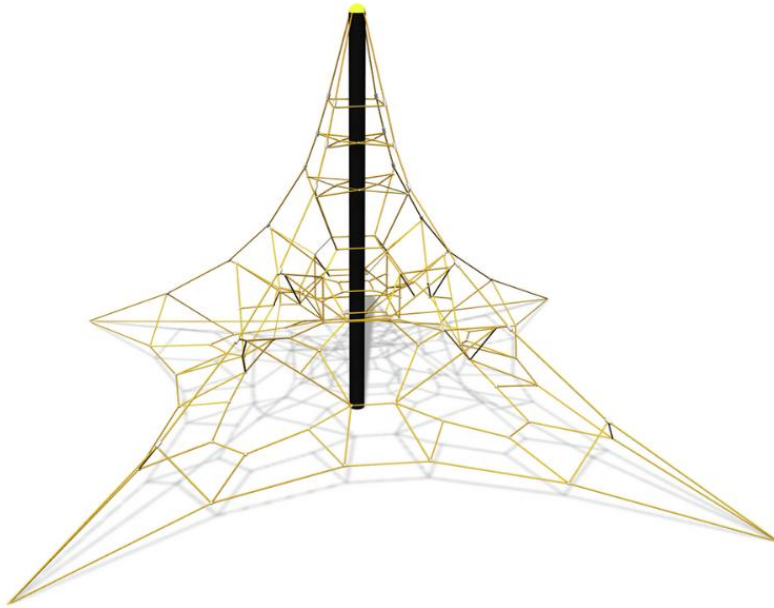

# Pyramid Net S

Pyramid net provides a lot of movement, exercise, balance and fun. The climbing structure accommodates more challenges the deeper and higher you climb. Pyramid net offers high capacity in a compact format and it is suited to a wide age group! It is available in blue-grey or yellow-black colour combinations and in three sizes; S, M and L.

|                               |   |
|-------------------------------|---|
| User age                      | 6-12  |
| Number of users               | 28  |
| Product length, mm            | 5660  |
| Product width, mm             | 5660  |
| Product height, mm            | 3900  |
| Impact area, m <sup>2</sup>   | 41.7  |
| Falling space, m <sup>2</sup> | 59.3  |
| Height required, mm           | 3900  |
| Max. free fall height, mm     | 510   |
| Safety info                   | EN 1176-1, 11:2008 TÜV  |
| Installation time (for 1), H  | 28  |
| Foundation options            | deep_mounting   |
| Metal                         |  |
| Ropes                         |  |