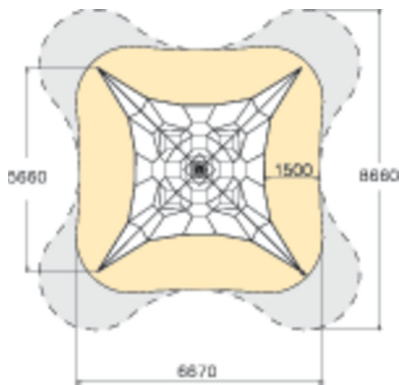

# Pyramid Net S

Pyramid net provides a lot of movement, exercise, balance and fun. The climbing structure accommodates more challenges the deeper and higher you climb. Pyramid net offers high capacity in a compact format and it is suited to a wide age group! It is available in blue-grey or yellow-black colour combinations and in three sizes; S, M and L.

|                               |   |
|-------------------------------|---|
| User age                      | 6-12  |
| Number of users               | 28  |
| Product length, mm            | 5660  |
| Product width, mm             | 5660  |
| Product height, mm            | 3900  |
| Impact area, m <sup>2</sup>   | 41.7  |
| Falling space, m <sup>2</sup> | 59.3  |
| Height required, mm           | 3900  |
| Max. free fall height, mm     | 510   |
| Safety info                   | EN 1176-1, 11:2008 TÜV  |
| Installation time (for 1), H  | 28  |
| Foundation options            | deep_mounting   |
| Metal                         |  |
| Ropes                         |  |