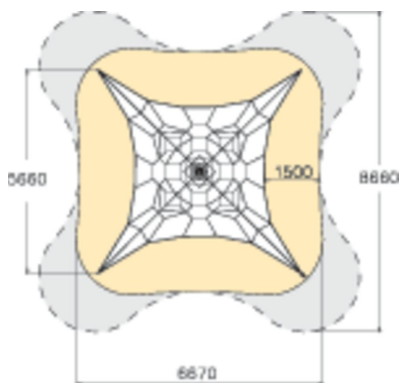

Pyramid Net S

Pyramid net provides a lot of movement, exercise, balance and fun. The climbing structure accommodates more challenges the deeper and higher you climb. Pyramid net offers high capacity in a compact format and it is suited to a wide age group! It is available in blue-grey or yellow-black colour combinations and in three sizes; S, M and L.

User age	6-12
Number of users	28
Product length, mm	5660
Product width, mm	5660
Product height, mm	3900
Impact area, m ²	41.7
Falling space, m ²	59.3
Height required, mm	3900
Max. free fall height, mm	510
Safety info	EN 1176-1, 11:2008 TÜV
Installation time (for 1), H	28
Foundation options	Deep mounting