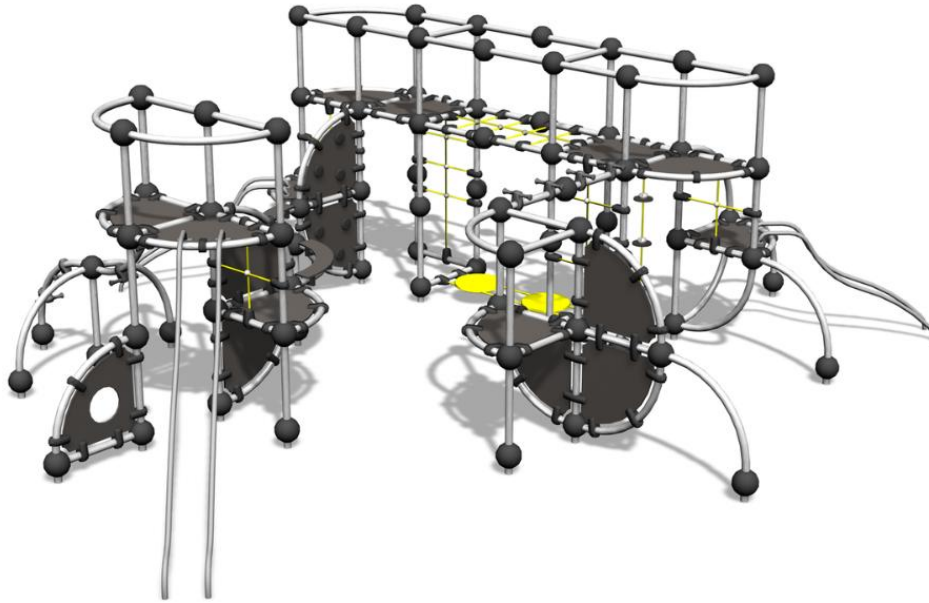

-  Climbing  
5
-  Play panels  
1
-  Slides  
3
-  Towers  
4

User age	4+
Number of users	26
Product length, mm	7320
Product width, mm	7840
Product height, mm	2600
Impact area, m <sup>2</sup>	70.6
Height required, mm	3540
Max. free fall height, mm	1740
Safety info	EN 1176-1, (3):2008 TÜV
Installation time (for 1), H	32
Foundation options	deep_mounting surface_mounting
Metal	
Ropes	