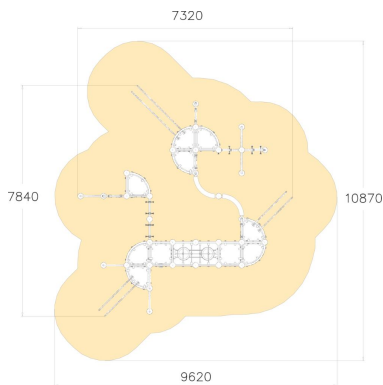

-  Climbing  
5
-  Play panels  
1
-  Slides  
3
-  Towers  
4

User age	4+
Number of users	26
Product length, mm	7320
Product width, mm	7840
Product height, mm	2600
Impact area, m <sup>2</sup>	70.6
Height required, mm	3540
Max. free fall height, mm	1740
Safety info	EN 1176-1, (3):2008 TÜV
Installation time (for 1), H	32
Foundation options	deep_mounting surface_mounting
Metal	
Ropes	