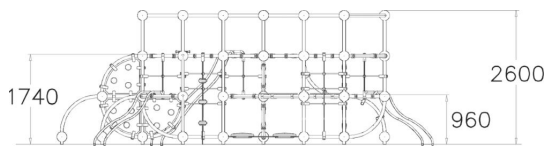

Climbing  
5

Play panels  
1

Slides  
3

Towers  
4

User age	4+
Number of users	26
Product length, mm	7320
Product width, mm	7840
Product height, mm	2600
Impact area, m <sup>2</sup>	70.6
Height required, mm	3540
Max. free fall height, mm	1740
Safety info	EN 1176-1, (3):2008 TÜV
Installation time (for 1), H	32
Foundation options	Deep mounting Surface mounting