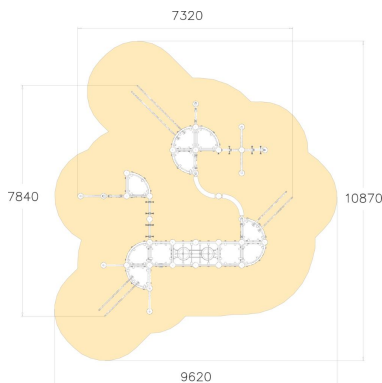

Climbing  
5

Play panels  
1

Slides  
3

Towers  
4

User age	4+
Number of users	26
Product length, mm	7320
Product width, mm	7840
Product height, mm	2600
Impact area, m <sup>2</sup>	70.6
Height required, mm	3540
Max. free fall height, mm	1740
Safety info	EN 1176-1, (3):2008 TÜV
Installation time (for 1), H	32
Foundation options	Deep mounting Surface mounting