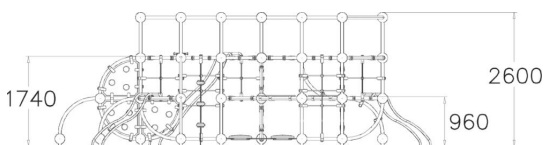

-  Climbing  
5
-  Play panels  
1
-  Slides  
3
-  Towers  
4

User age	4+
Number of users	26
Product length, mm	7320
Product width, mm	7840
Product height, mm	2600
Impact area, m <sup>2</sup>	70.6
Height required, mm	3540
Max. free fall height, mm	1740
Safety info	EN 1176-1, (3):2008 TÜV
Installation time (for 1), H	32
Foundation options	deep_mounting surface_mounting
Metal	
Ropes	