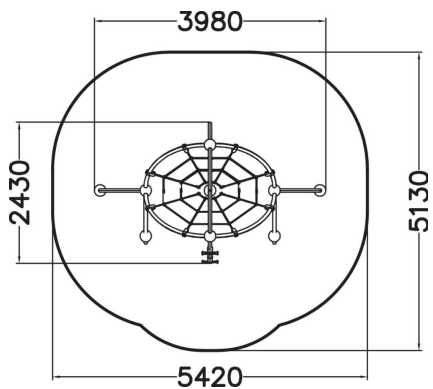

220685

Wall Bouldering M

Wall Bouldering climbing walls are designed for safe climbing. The Wall Bouldering M climbing wall consists of 9 different shaped climbing walls that form different climbing routes for beginners and advanced climbers. The steep walls will challenge even experts, while the low height ensures safety. Different coloured holds indicate the difficulty of the move; red and yellow are harder, blue and green easier. You can also hide behind the climbing equipment.

User age	8+
Number of users	5
Product length, mm	3520
Product width, mm	1700
Product height, mm	2600
Impact area, m ²	40.7
Falling space, m ²	40.7
Height required, mm	4020
Max. free fall height, mm	2530
Safety info	EN 1176-1 TÜV
Installation time (for 1), H	20
Foundation options	deep_mounting surface_mounting
Metal	
Colour of walls and HPL	