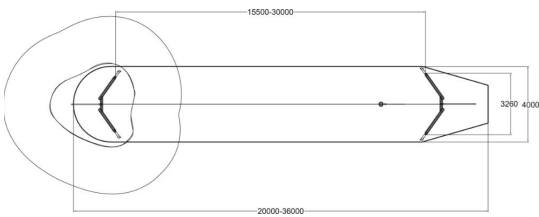

Metal Aerial Runway

Aerial zipline made of metal.

User age	6+
Number of users	1
Product length, mm	35500
Product width, mm	3200
Product height, mm	3980
Impact area, m ²	130
Falling space, m ²	130
Height required, mm	3980
Max. free fall height, mm	1000
Safety info	EN 1176-1, 4 TÜV
Installation time (for 1), H	16
Foundation options	deep_mounting
Metal	