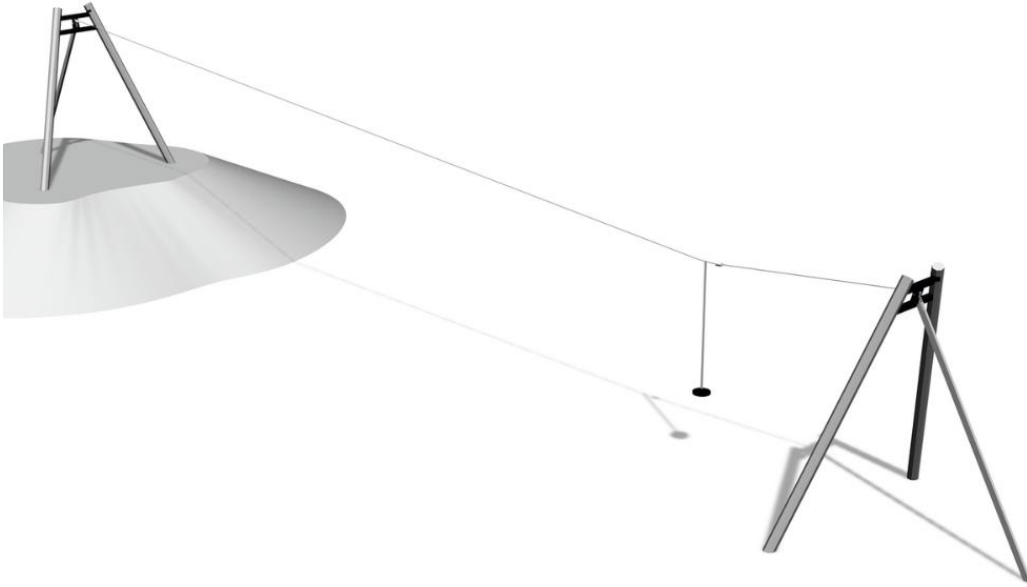

Metal Aerial Runway

Aerial zipline made of metal.

User age	6+
Number of users	1
Product length, mm	35500
Product width, mm	3200
Product height, mm	3980
Impact area, m ²	130
Falling space, m ²	130
Height required, mm	3980
Max. free fall height, mm	1000
Safety info	EN 1176-1, 4 TÜV
Installation time (for 1), H	16
Foundation options	deep_mounting
Metal	