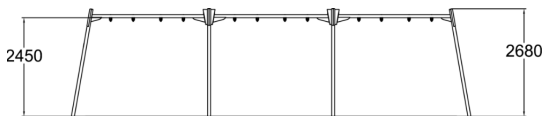

Metallic swing set for six seats. Seats should be ordered separately (210 cm chains). For a surcharge, you can order the foundation plate kit A00128 for non-concrete installation.

User age	4+
Number of users	6
Product length, mm	1700
Product width, mm	10075
Product height, mm	2680
Impact area, m ²	75.2
Falling space, m ²	75.2
Height required, mm	3200
Max. free fall height, mm	1400
Safety info	EN 1176-1, 2 TÜV
Installation time (for 1), H	12
Foundation options	deep_mounting surface_mounting
Metal	