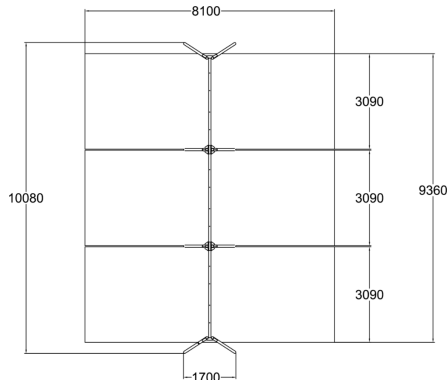

Metallic swing set for six seats. Seats should be ordered separately (210 cm chains). For a surcharge, you can order the foundation plate kit A00128 for non-concrete installation.

User age	4+
Number of users	6
Product length, mm	1700
Product width, mm	10075
Product height, mm	2680
Impact area, m ²	75.2
Falling space, m ²	75.2
Height required, mm	3200
Max. free fall height, mm	1400
Safety info	EN 1176-1, 2 TÜV
Installation time (for 1), H	12
Foundation options	deep_mounting surface_mounting
Metal	