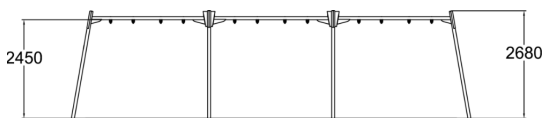

Metallic swing set for six seats. Three color options: dark gray RAL7024, gray RAL 9023 or unpainted hot galvanized steel. Seats should be ordered separately (210 cm chains). For a surcharge, you can order the foundation plate kit A00128 for non-concrete installation.

User age	4+
Number of users	6
Product length, mm	1700
Product width, mm	10075
Product height, mm	2680
Impact area, m <sup>2</sup>	75.2
Falling space, m <sup>2</sup>	75.2
Height required, mm	3200
Max. free fall height, mm	1400
Safety info	EN 1176-1, 2 TÜV
Installation time (for 1), H	12
Foundation options	deep_mounting surface_mounting
Metal	