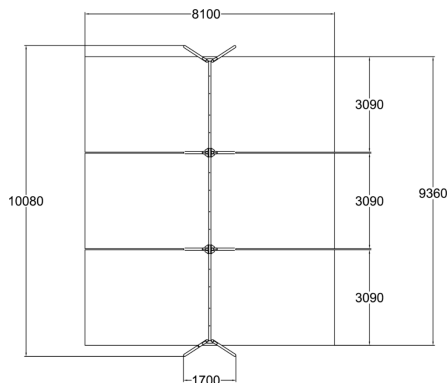

Metallic swing set for six seats. Three color options: dark gray RAL7024, gray RAL 9023 or unpainted hot galvanized steel. Seats should be ordered separately (210 cm chains). For a surcharge, you can order the foundation plate kit A00128 for non-concrete installation.

User age	4+
Number of users	6
Product length, mm	1700
Product width, mm	10075
Product height, mm	2680
Impact area, m <sup>2</sup>	75.2
Falling space, m <sup>2</sup>	75.2
Height required, mm	3200
Max. free fall height, mm	1400
Safety info	EN 1176-1, 2 TÜV
Installation time (for 1), H	12
Foundation options	deep_mounting surface_mounting
Metal	