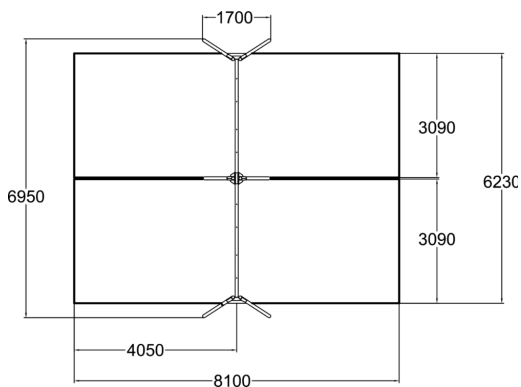

Metallic swing set for four seats. Three color options: dark gray RAL7024, gray RAL 9023 or unpainted hot galvanized steel. Seats should be ordered separately (210 cm chains). For a surcharge, you can order the foundation plate kit 929533SP for non-concrete installation.

User age	4+
Number of users	4
Product length, mm	6950
Product width, mm	1700
Product height, mm	2670
Impact area, m <sup>2</sup>	50.1
Falling space, m <sup>2</sup>	50.1
Height required, mm	3200
Max. free fall height, mm	1400
Safety info	EN 1176-1, 2 TÜV
Installation time (for 1), H	10
Foundation options	deep_mounting surface_mounting
Metal	