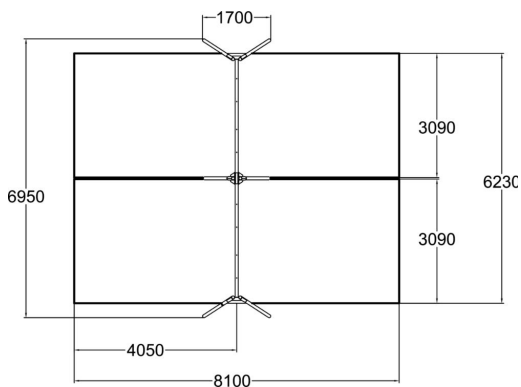

Metallic swing set for four seats. Three color options: dark gray RAL7024, gray RAL 9023 or unpainted hot galvanized steel. Seats should be ordered separately (210 cm chains). For a surcharge, you can order the foundation plate kit 929533SP for non-concrete installation.

User age	4+
Number of users	4
Product length, mm	6950
Product width, mm	1700
Product height, mm	2670
Impact area, m ²	50.1
Falling space, m ²	50.1
Height required, mm	3200
Max. free fall height, mm	1400
Safety info	EN 1176-1, 2 TÜV
Installation time (for 1), H	10
Foundation options	deep_mounting surface_mounting
Metal	