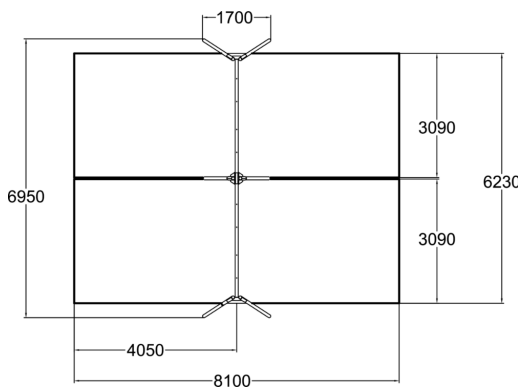

Metallic swing set for four seats. Three color options: dark gray RAL7024, gray RAL 9023 or unpainted hot galvanized steel. Seats should be ordered separately (210 cm chains). For a surcharge, you can order the foundation plate kit 929533SP for non-concrete installation.

User age	4+
Number of users	4
Product length, mm	6950
Product width, mm	1700
Product height, mm	2670
Impact area, m ²	50.1
Falling space, m ²	50.1
Height required, mm	3200
Max. free fall height, mm	1400
Safety info	EN 1176-1, 2 TÜV
Installation time (for 1), H	10
Foundation options	deep_mounting surface_mounting
Metal	