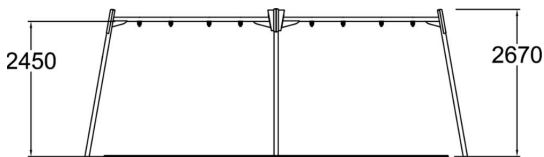

Metallic swing set for four seats. Three color options: dark gray RAL7024, gray RAL 9023 or unpainted hot galvanized steel. Seats should be ordered separately (210 cm chains). For a surcharge, you can order the foundation plate kit 929533SP for non-concrete installation.

User age	4+
Number of users	4
Product length, mm	6950
Product width, mm	1700
Product height, mm	2670
Impact area, m ²	50.1
Falling space, m ²	50.1
Height required, mm	3200
Max. free fall height, mm	1400
Safety info	EN 1176-1, 2 TÜV
Installation time (for 1), H	10
Foundation options	deep_mounting surface_mounting
Metal	