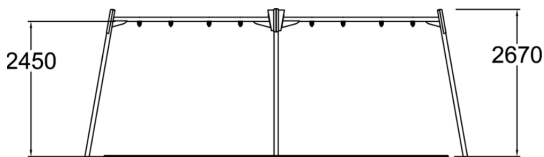

Metallic swing set for four seats. Three color options: dark gray RAL7024, gray RAL 9023 or unpainted hot galvanized steel. Seats should be ordered separately (210 cm chains). For a surcharge, you can order the foundation plate kit 929533SP for non-concrete installation.

User age	4+
Number of users	4
Product length, mm	6950
Product width, mm	1700
Product height, mm	2670
Impact area, m <sup>2</sup>	50.1
Falling space, m <sup>2</sup>	50.1
Height required, mm	3200
Max. free fall height, mm	1400
Safety info	EN 1176-1, 2 TÜV
Installation time (for 1), H	10
Foundation options	deep_mounting surface_mounting
Metal	