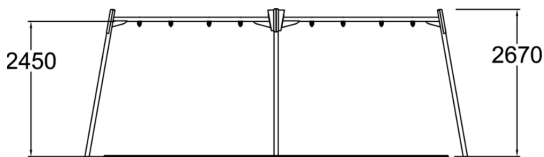

Metallic swing set for four seats. Three color options: dark gray RAL7024, gray RAL 9023 or unpainted hot galvanized steel. Seats should be ordered separately (210 cm chains). For a surcharge, you can order the foundation plate kit 929533SP for non-concrete installation.

User age	4+
Number of users	4
Product length, mm	6950
Product width, mm	1700
Product height, mm	2670
Impact area, m ²	50.1
Falling space, m ²	50.1
Height required, mm	3200
Max. free fall height, mm	1400
Safety info	EN 1176-1, 2 TÜV
Installation time (for 1), H	10
Foundation options	deep_mounting surface_mounting
Metal	