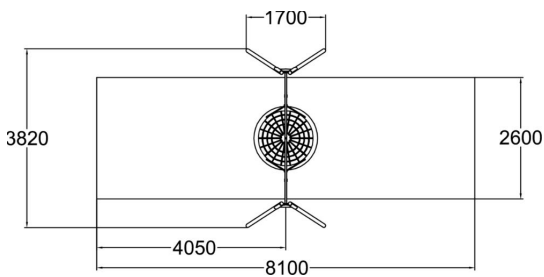

Metal swing set with bird's nest swing seat. The bird's nest seat can be switched to the inclusive basket swing seat (age group 3+) with only a small effect on the price. Please inform us of your seat preference when ordering the product. The colour is dark grey RAL7024. For a surcharge, you can order the foundation plate kit for non-concrete installation. Please note: in some markets the swing frame and the seat are sold separately. Contact your local representative for details. Bird's nest swing seat: Age group: 1+ Amount of users: 4 Inclusive basket swing seat: Age group: 3+ Amount of users: 1

Number of users	4
Product length, mm	1630
Product width, mm	3740
Product height, mm	2680
Impact area, m <sup>2</sup>	21.1
Falling space, m <sup>2</sup>	21.1
Height required, mm	2900
Max. free fall height, mm	1400
Safety info	EN 1176-1, 2:2008 TÜV
Foundation options	deep_mounting surface_mounting
Metal	