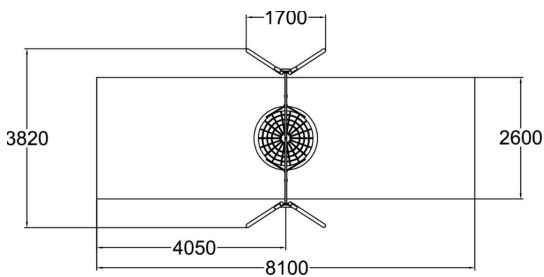

Metal swing set with bird's nest swing seat. The bird's nest seat can be switched to the inclusive basket swing seat (age group 3+) with only a small effect on the price. Please inform us of your seat preference when ordering the product. The colour is dark grey RAL7024. For a surcharge, you can order the foundation plate kit for non-concrete installation. Please note: in some markets the swing frame and the seat are sold separately. Contact your local representative for details. Bird's nest swing seat: Age group: 1+ Amount of users: 4 Inclusive basket swing seat: Age group: 3+ Amount of users: 1

Number of users	4
Product length, mm	1630
Product width, mm	3740
Product height, mm	2680
Impact area, m ²	21.1
Falling space, m ²	21.1
Height required, mm	2900
Max. free fall height, mm	1400
Safety info	EN 1176-1, 2:2008 TÜV
Foundation options	deep_mounting surface_mounting
Metal	