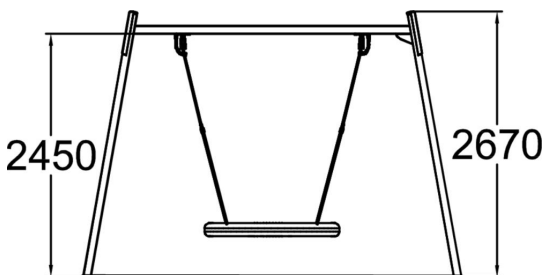

Metal swing set with bird's nest swing seat. The bird's nest seat can be switched to the inclusive basket swing seat (age group 3+) with only a small effect on the price. Please inform us of your seat preference when ordering the product. The colour is dark grey RAL7024. For a surcharge, you can order the foundation plate kit for non-concrete installation. Please note: in some markets the swing frame and the seat are sold separately. Contact your local representative for details. Bird's nest swing seat: Age group: 1+ Amount of users: 4 Inclusive basket swing seat: Age group: 3+ Amount of users: 1

Number of users	4
Product length, mm	1630
Product width, mm	3740
Product height, mm	2680
Impact area, m ²	21.1
Falling space, m ²	21.1
Height required, mm	2900
Max. free fall height, mm	1400
Safety info	EN 1176-1, 2:2008 TÜV
Foundation options	deep_mounting surface_mounting
Metal	