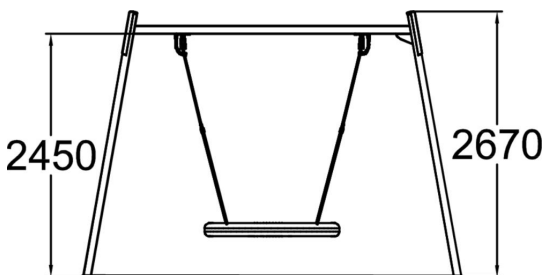

Metal swing set with bird's nest swing seat. The bird's nest seat can be switched to the inclusive basket swing seat (age group 3+) with only a small effect on the price. Please inform us of your seat preference when ordering the product. The colour is dark grey RAL7024. For a surcharge, you can order the foundation plate kit for non-concrete installation. Please note: in some markets the swing frame and the seat are sold separately. Contact your local representative for details. Bird's nest swing seat: Age group: 1+ Amount of users: 4 Inclusive basket swing seat: Age group: 3+ Amount of users: 1

Number of users	4
Product length, mm	1630
Product width, mm	3740
Product height, mm	2680
Impact area, m <sup>2</sup>	21.1
Falling space, m <sup>2</sup>	21.1
Height required, mm	2900
Max. free fall height, mm	1400
Safety info	EN 1176-1, 2:2008 TÜV
Foundation options	deep_mounting surface_mounting
Metal	