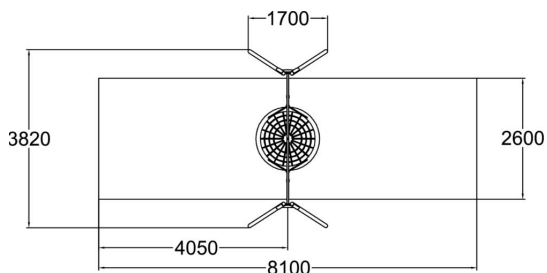

Metal swing set with bird's nest swing seat. The bird's nest seat can be switched to the inclusive basket swing seat (age group 3+) with only a small effect on the price. Please inform us of the seat preference when ordering the product. For a surcharge, you can order the foundation plate kit for non-concrete installation. Please note: in some markets the swing frame and the seat are sold separately. Contact your local representative for details. Bird's nest swing seat: Age group: 1+ Amount of users: 4 Inclusive basket swing seat: Age group: 3+ Amount of users: 1

User age	1+
Number of users	4
Product length, mm	3820
Product width, mm	1700
Product height, mm	2670
Impact area, m ²	21.1
Falling space, m ²	21.1
Height required, mm	2900
Max. free fall height, mm	1400
Safety info	EN 1176-1, 2 TÜV
Installation time (for 1), H	6
Foundation options	deep_mounting surface_mounting
Metal	