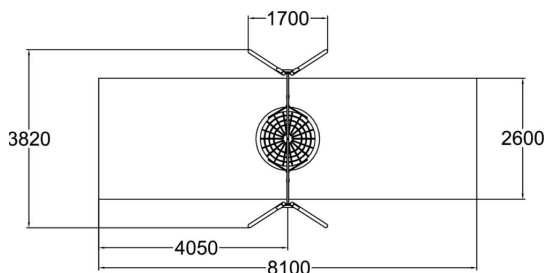

Metal swing set with bird's nest swing seat. The bird's nest seat can be switched to the inclusive basket swing seat (age group 3+) with only a small effect on the price. Please inform us of the seat preference when ordering the product. Three color options: dark grey RAL7024, grey RAL 9023, or unpainted hot galvanized steel. For a surcharge, you can order the foundation plate kit for non-concrete installation. Please note: in some markets the swing frame and the seat are sold separately. Contact your local representative for details. Bird's nest swing seat: Age group: 1+ Amount of users: 4 Inclusive basket swing seat: Age group: 3+ Amount of users: 1

User age	1+
Number of users	4
Product length, mm	3820
Product width, mm	1700
Product height, mm	2670
Impact area, m ²	21.1
Falling space, m ²	21.1
Height required, mm	2900
Max. free fall height, mm	1400
Safety info	EN 1176-1, 2 TÜV
Installation time (for 1), H	6
Foundation options	deep_mounting surface_mounting
Metal	