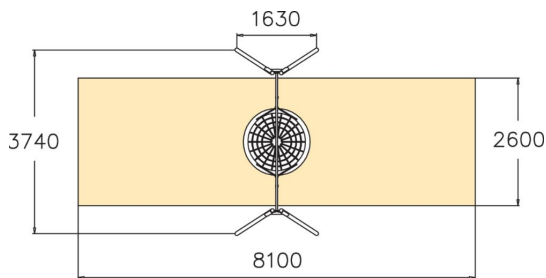

Metallic swing set with bird's nest wing seat. Three color options: dark gray RAL7024, gray RAL 9023 or unpainted hot galvanized steel. For a surcharge, you can order the foundation plate kit 929531SP for non-concrete installation.

User age	1+
Number of users	4
Product length, mm	1630
Product width, mm	3740
Product height, mm	2680
Impact area, m ²	21.1
Falling space, m ²	21.1
Height required, mm	2900
Max. free fall height, mm	1400
Safety info	EN 1176-1, 2 TÜV
Installation time (for 1), H	6
Foundation options	Deep mounting Surface mounting
Metal	