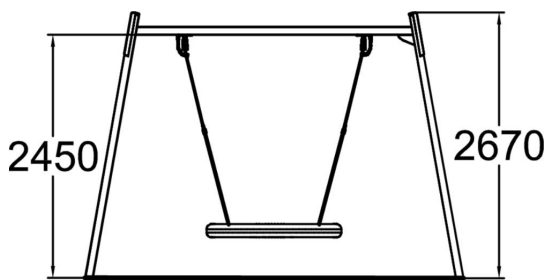

Metal swing set with bird's nest swing seat. The bird's nest seat can be switched to the inclusive basket swing seat (age group 3+) with only a small effect on the price. Please inform us of the seat preference when ordering the product. For a surcharge, you can order the foundation plate kit for non-concrete installation. Please note: in some markets the swing frame and the seat are sold separately. Contact your local representative for details. Bird's nest swing seat: Age group: 1+ Amount of users: 4 Inclusive basket swing seat: Age group: 3+ Amount of users: 1

User age	1+
Number of users	4
Product length, mm	3820
Product width, mm	1700
Product height, mm	2670
Impact area, m ²	21.1
Falling space, m ²	21.1
Height required, mm	2900
Max. free fall height, mm	1400
Safety info	EN 1176-1, 2 TÜV
Installation time (for 1), H	6
Foundation options	deep_mounting surface_mounting
Metal	