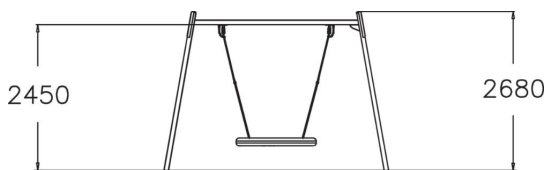

Metallic swing set with bird's nest wing seat. Three color options: dark gray RAL7024, gray RAL 9023 or unpainted hot galvanized steel. For a surcharge, you can order the foundation plate kit 929531SP for non-concrete installation.

User age	1+
Number of users	4
Product length, mm	1630
Product width, mm	3740
Product height, mm	2680
Impact area, m ²	21.1
Falling space, m ²	21.1
Height required, mm	2900
Max. free fall height, mm	1400
Safety info	EN 1176-1, 2 TÜV
Installation time (for 1), H	6
Foundation options	Deep mounting Surface mounting
Metal	