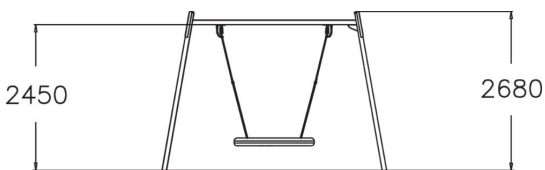

Metal swing set with bird's nest swing seat. The bird's nest seat can be switched to the inclusive basket swing seat (age group 3+) with only a small effect on the price. Please inform us of the seat preference when ordering the product. Three color options: dark grey RAL7024, grey RAL 9023, or unpainted hot galvanized steel. For a surcharge, you can order the foundation plate kit for non-concrete installation. Please note: in some markets the swing frame and the seat are sold separately. Contact your local representative for details. Bird's nest swing seat: Age group: 1+ Amount of users: 4 Inclusive basket swing seat: Age group: 3+ Amount of users: 1

User age	1+
Number of users	4
Product length, mm	1630
Product width, mm	3740
Product height, mm	2680
Impact area, m ²	21.1
Falling space, m ²	21.1
Height required, mm	2900
Max. free fall height, mm	1400
Safety info	EN 1176-1, 2 TÜV
Installation time (for 1), H	6
Foundation options	Deep mounting Surface mounting
Metal	