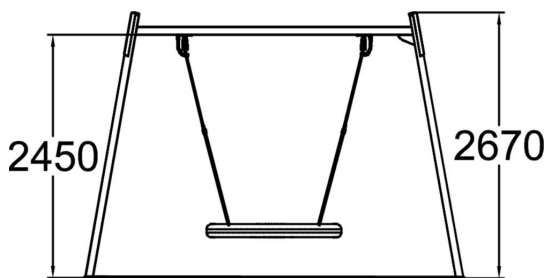

Metal swing set with bird's nest swing seat. The bird's nest seat can be switched to the inclusive basket swing seat (age group 3+) with only a small effect on the price. Please inform us of the seat preference when ordering the product. Three color options: dark grey RAL7024, grey RAL 9023, or unpainted hot galvanized steel. For a surcharge, you can order the foundation plate kit for non-concrete installation. Please note: in some markets the swing frame and the seat are sold separately. Contact your local representative for details. Bird's nest swing seat: Age group: 1+ Amount of users: 4 Inclusive basket swing seat: Age group: 3+ Amount of users: 1

User age	1+
Number of users	4
Product length, mm	3820
Product width, mm	1700
Product height, mm	2670
Impact area, m ²	21.1
Falling space, m ²	21.1
Height required, mm	2900
Max. free fall height, mm	1400
Safety info	EN 1176-1, 2 TÜV
Installation time (for 1), H	6
Foundation options	deep_mounting surface_mounting
Metal	