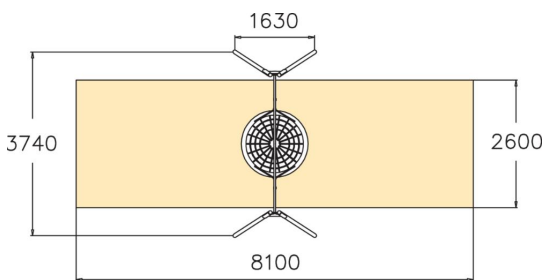

Metal swing set with bird's nest swing seat. The bird's nest seat can be switched to the inclusive basket swing seat (age group 3+) with only a small effect on the price. Please inform us of the seat preference when ordering the product. Three color options: dark grey RAL7024, grey RAL 9023, or unpainted hot galvanized steel. For a surcharge, you can order the foundation plate kit for non-concrete installation. Please note: in some markets the swing frame and the seat are sold separately. Contact your local representative for details. Bird's nest swing seat: Age group: 1+ Amount of users: 4 Inclusive basket swing seat: Age group: 3+ Amount of users: 1

User age	1+
Number of users	4
Product length, mm	1630
Product width, mm	3740
Product height, mm	2680
Impact area, m ²	21.1
Falling space, m ²	21.1
Height required, mm	2900
Max. free fall height, mm	1400
Safety info	EN 1176-1, 2 TÜV
Installation time (for 1), H	6
Foundation options	Deep mounting Surface mounting
Metal	