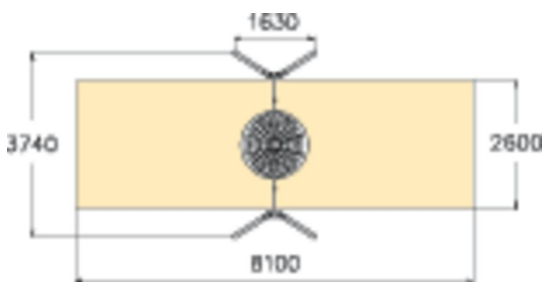

Metal swing set with bird's nest swing seat. The bird's nest seat can be switched to the inclusive basket swing seat (age group 3+) with only a small effect on the price. Please inform us the seat preference when ordering the product. Three color options: dark gray RAL7024, gray RAL 9023 or unpainted hot galvanized steel. For a surcharge, you can order the foundation plate kit 929531SP for non-concrete installation. Bird's nest swing seat: Age group: 1+ Amount of users: 4 Inclusive basket swing seat: Age group: 3+ Amount of users: 1

User age	1+
Number of users	4
Product length, mm	1630
Product width, mm	3740
Product height, mm	2680
Impact area, m <sup>2</sup>	21.1
Falling space, m <sup>2</sup>	21.1
Height required, mm	2900
Max. free fall height, mm	1400
Safety info	EN 1176-1, 2 TÜV
Installation time (for 1), H	6
Foundation options	deep_mounting surface_mounting
Metal colour	